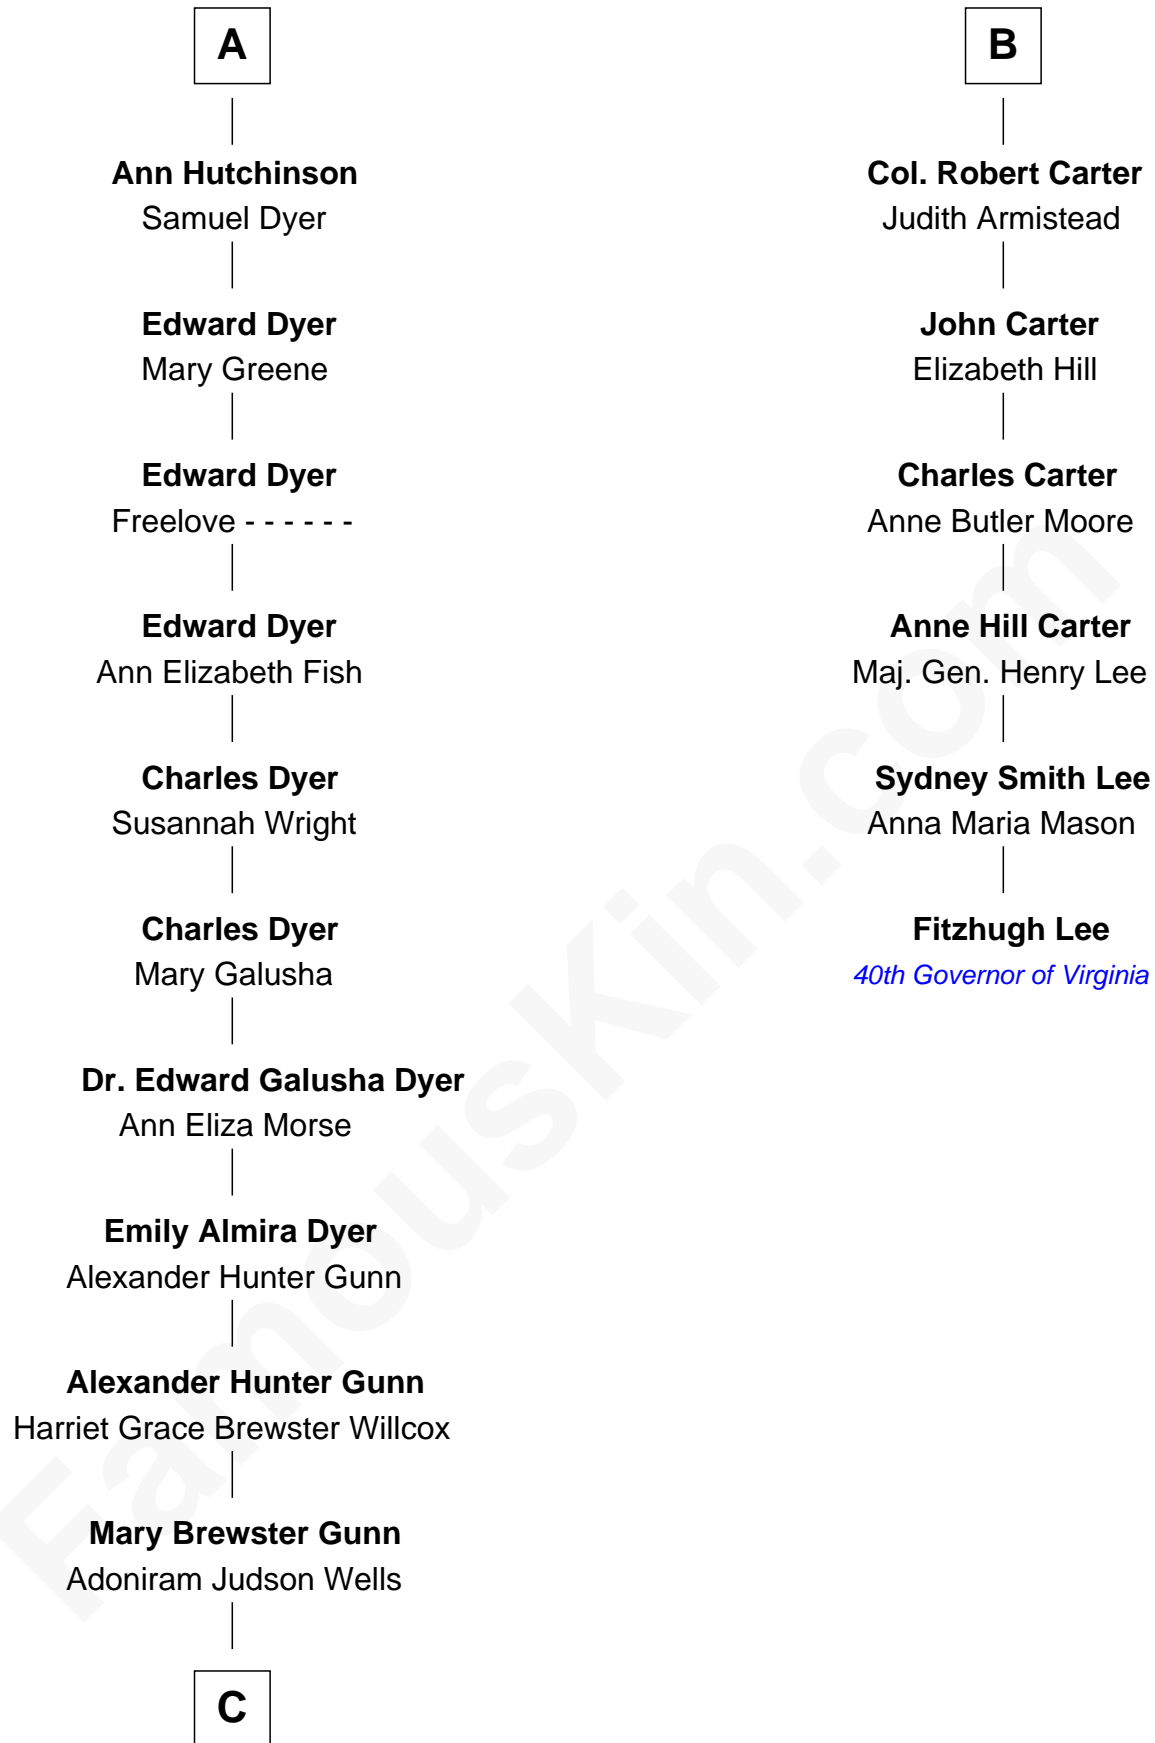

FamousKin.com Relationship Chart of

Andrew Shue

TV Actor

12th cousin 6 times removed of

Fitzhugh Lee

40th Governor of Virginia

Sir Thomas Blount
Margaret de Gresley

Sir Thomas Blount
Agnes Hawley

Anne Blount
William Marbury

Robert Marbury
Katherine Williamson

William Marbury
Agnes Lenton

Rev. Francis Marbury
Bridget Dryden

Anne Marbury
William Hutchinson

Edward Hutchinson
Katherine Hamby

A

Sir Walter Blount
Helena Byron

Sir William Blount
Margaret Echyngham

Elizabeth Blount
Sir Andrews de Windsor

Edith Windsor
George Ludlow

Thomas Ludlow
Jane Pyle

Gabriel Ludlow
Phillis - - - - -

Sarah Ludlow
Col. John Carter

B

—
Anne Brewster Wells