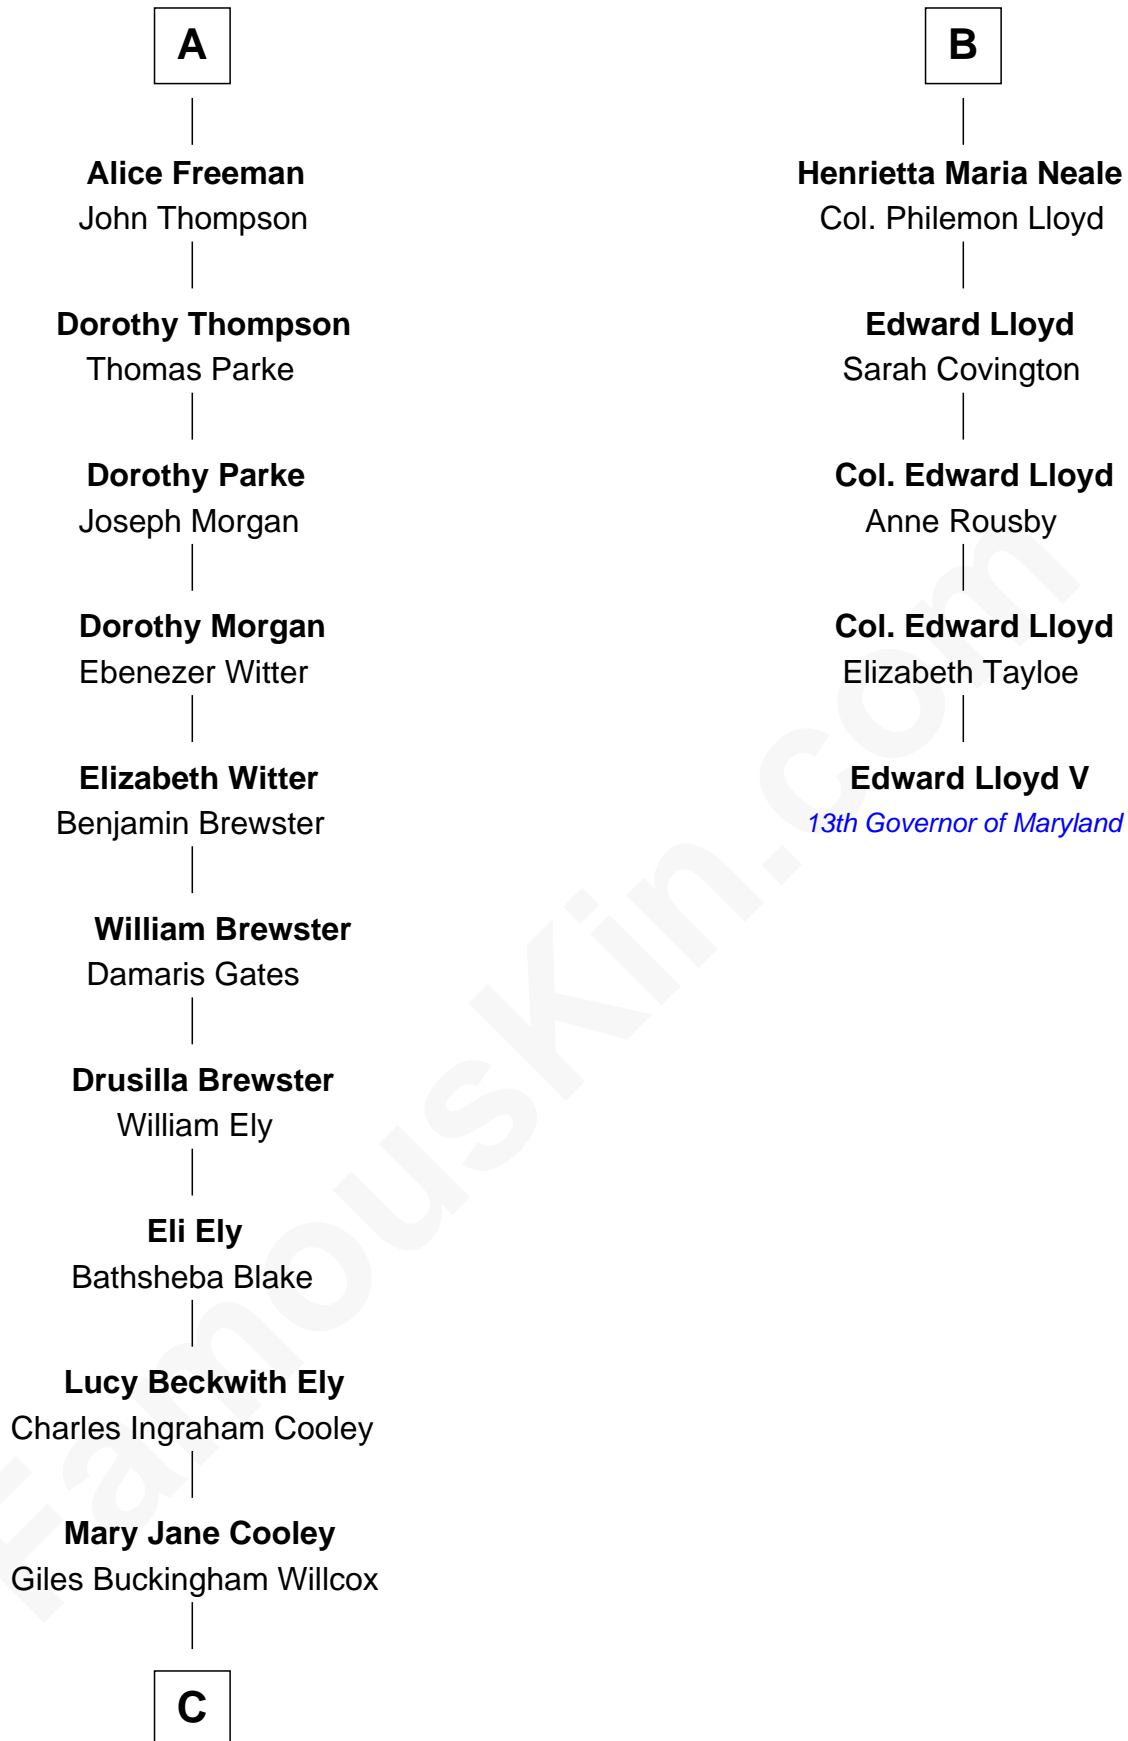

# FamousKin.com Relationship Chart of

**Andrew Shue**

*TV Actor*

11th cousin 9 times removed of

**Edward Lloyd V**

*13th Governor of Maryland*

**Sir John Throckmorton**

Eleanor Spinney

**Agnes Throckmorton**

Thomas Winslow

**Agnes Winslow**

John Giffard

**Thomas Giffard**

Joan Langston

**Amy Giffard**

Richard Samwell

**Susanna Samwell**

Peter Edwards

**Edward Edwards**

Ursula Coles

**Margaret Edwards**

Henry Freeman

**A**

**Sir Thomas Throckmorton**

Grace Butler

**Raphael Neale**

Jane Baker

**James Neale**

Anna Maria Gill

**B**

**C**

—  
**Harriet Grace Brewster Willcox**