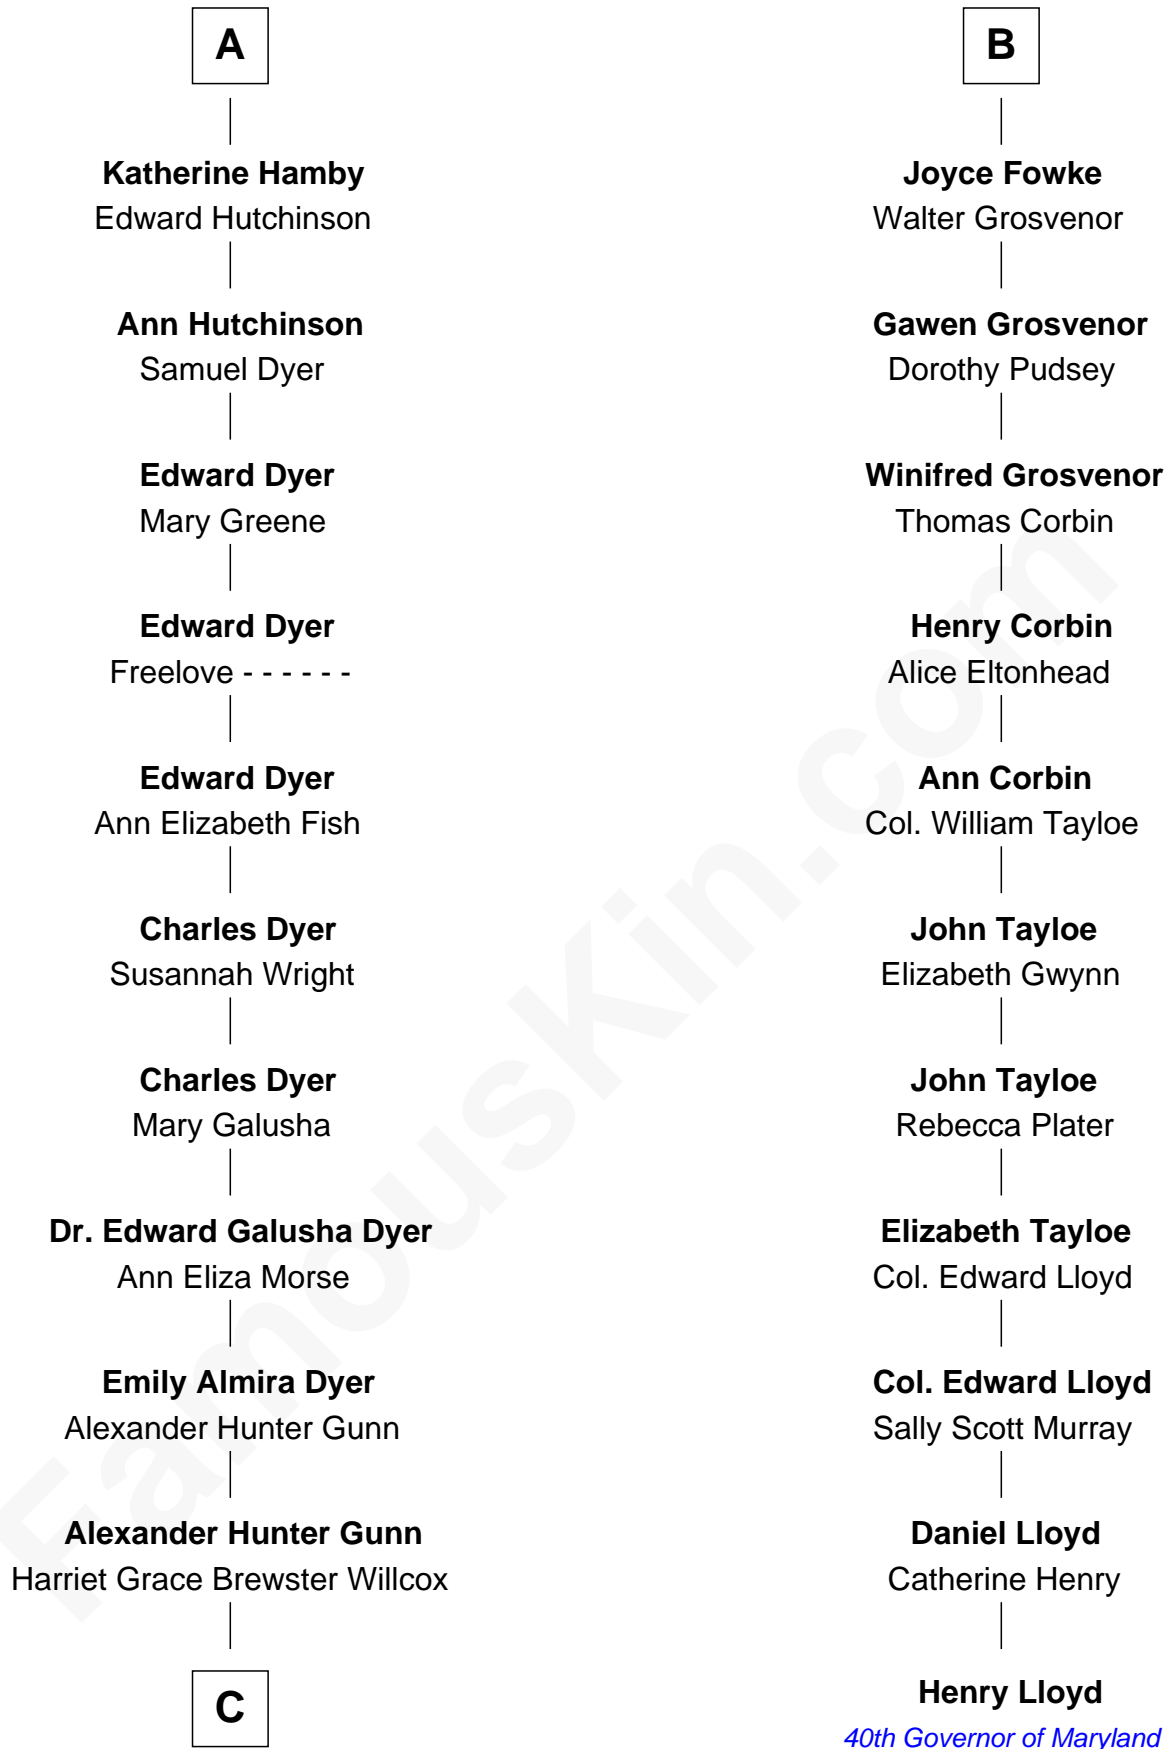

FamousKin.com Relationship Chart of

Andrew Shue

TV Actor

17th cousin 2 times removed of

Henry Lloyd

40th Governor of Maryland

Sir Baldwin Freville

Maude le Scrope

Margaret Freville
Sir Hugh Willoughby

Margery Willoughby
Sir Godfrey Hilton

Elizabeth Hilton
Richard Thimbleby

Anne Thimbleby
John Booth

Eleanor Booth
Edward Hamby

William Hamby
Margaret Blewett

Robert Hamby
Elizabeth Arnold

A

Joyce Freville
Sir Roger Aston

Sir Robert Aston
Isabel Brereton

John Aston
Elizabeth Delves

Margaret Aston
John Kinnersley

Isabel Kinnersley
John Bradshaw

Anne Bradshaw
John Fowke

Roger Fowke
Margery Morton

B

C

—
Mary Brewster Gunn
Adoniram Judson Wells

—
Anne Brewster Wells
James William Shue

—
Andrew Shue
TV Actor

FamousKin.com