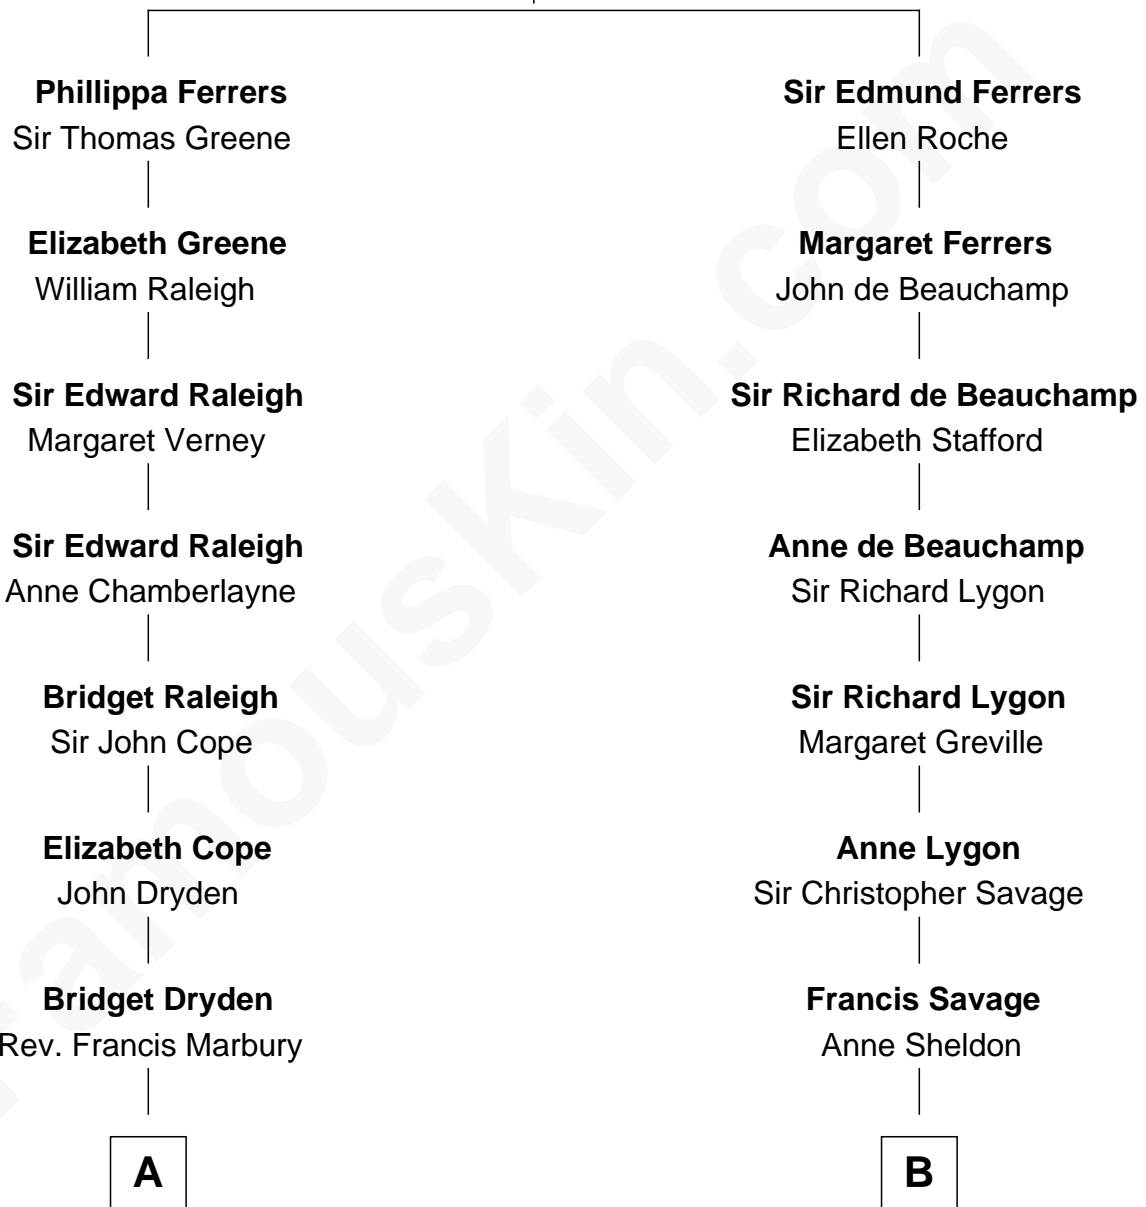

FamousKin.com Relationship Chart of

Andrew Shue

TV Actor

15th cousin 5 times removed of

Zachary Taylor

12th U.S. President

Robert de Ferrers
Margaret Despencer

C

—
Alexander Hunter Gunn
Harriet Grace Brewster Willcox

—
Mary Brewster Gunn
Adoniram Judson Wells

—
Anne Brewster Wells
James William Shue

—
Andrew Shue
TV Actor

FamousKin.com