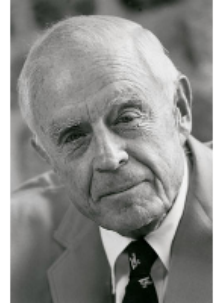

FamousKin.com

Relationship Chart of

Andrew Shue

TV Actor

12th cousin 1 time removed of

Thomas J. Watson, Jr.
President and CEO of I.B.M.

A

Ann Eliza Morse
Dr. Edward Galusha Dyer

Emily Almira Dyer
Alexander Hunter Gunn

Alexander Hunter Gunn
Harriet Grace Brewster Willcox

Mary Brewster Gunn
Adoniram Judson Wells

Anne Brewster Wells
James William Shue

Andrew Shue
TV Actor

B

Persis Newton
Daniel Estabrook