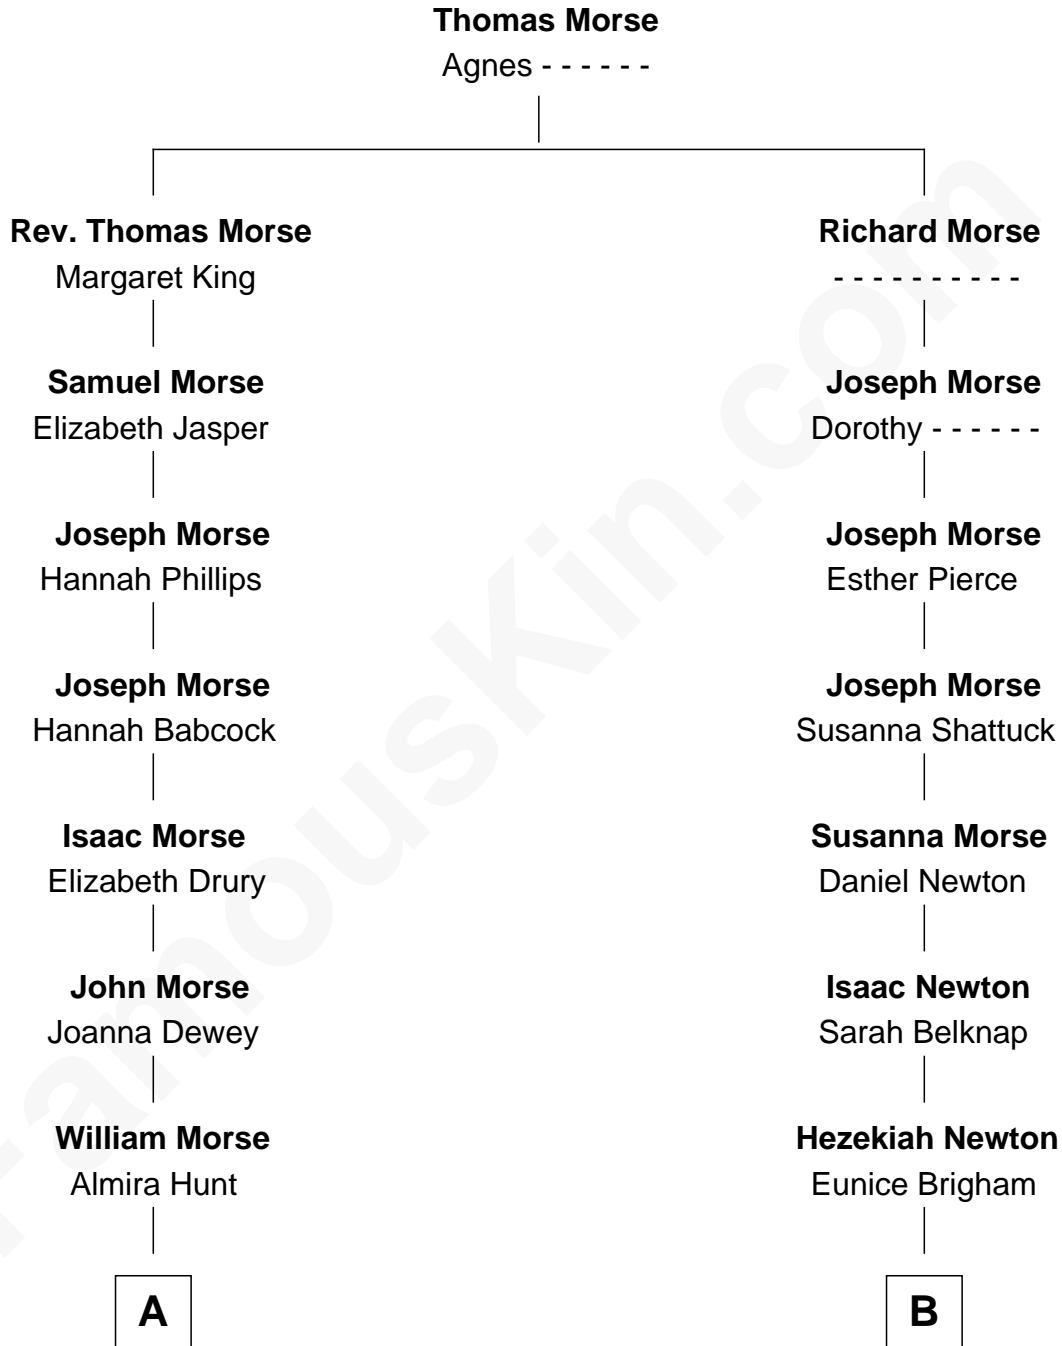

FamousKin.com

Relationship Chart of

Andrew Shue

TV Actor

12th cousin 1 time removed of

Thomas J. Watson, Jr.
President and CEO of I.B.M.

A

Ann Eliza Morse
Dr. Edward Galusha Dyer

Emily Almira Dyer
Alexander Hunter Gunn

Alexander Hunter Gunn
Harriet Grace Brewster Willcox

Mary Brewster Gunn
Adoniram Judson Wells

Anne Brewster Wells
James William Shue

Andrew Shue
TV Actor

B

Persis Newton
Daniel Estabrook