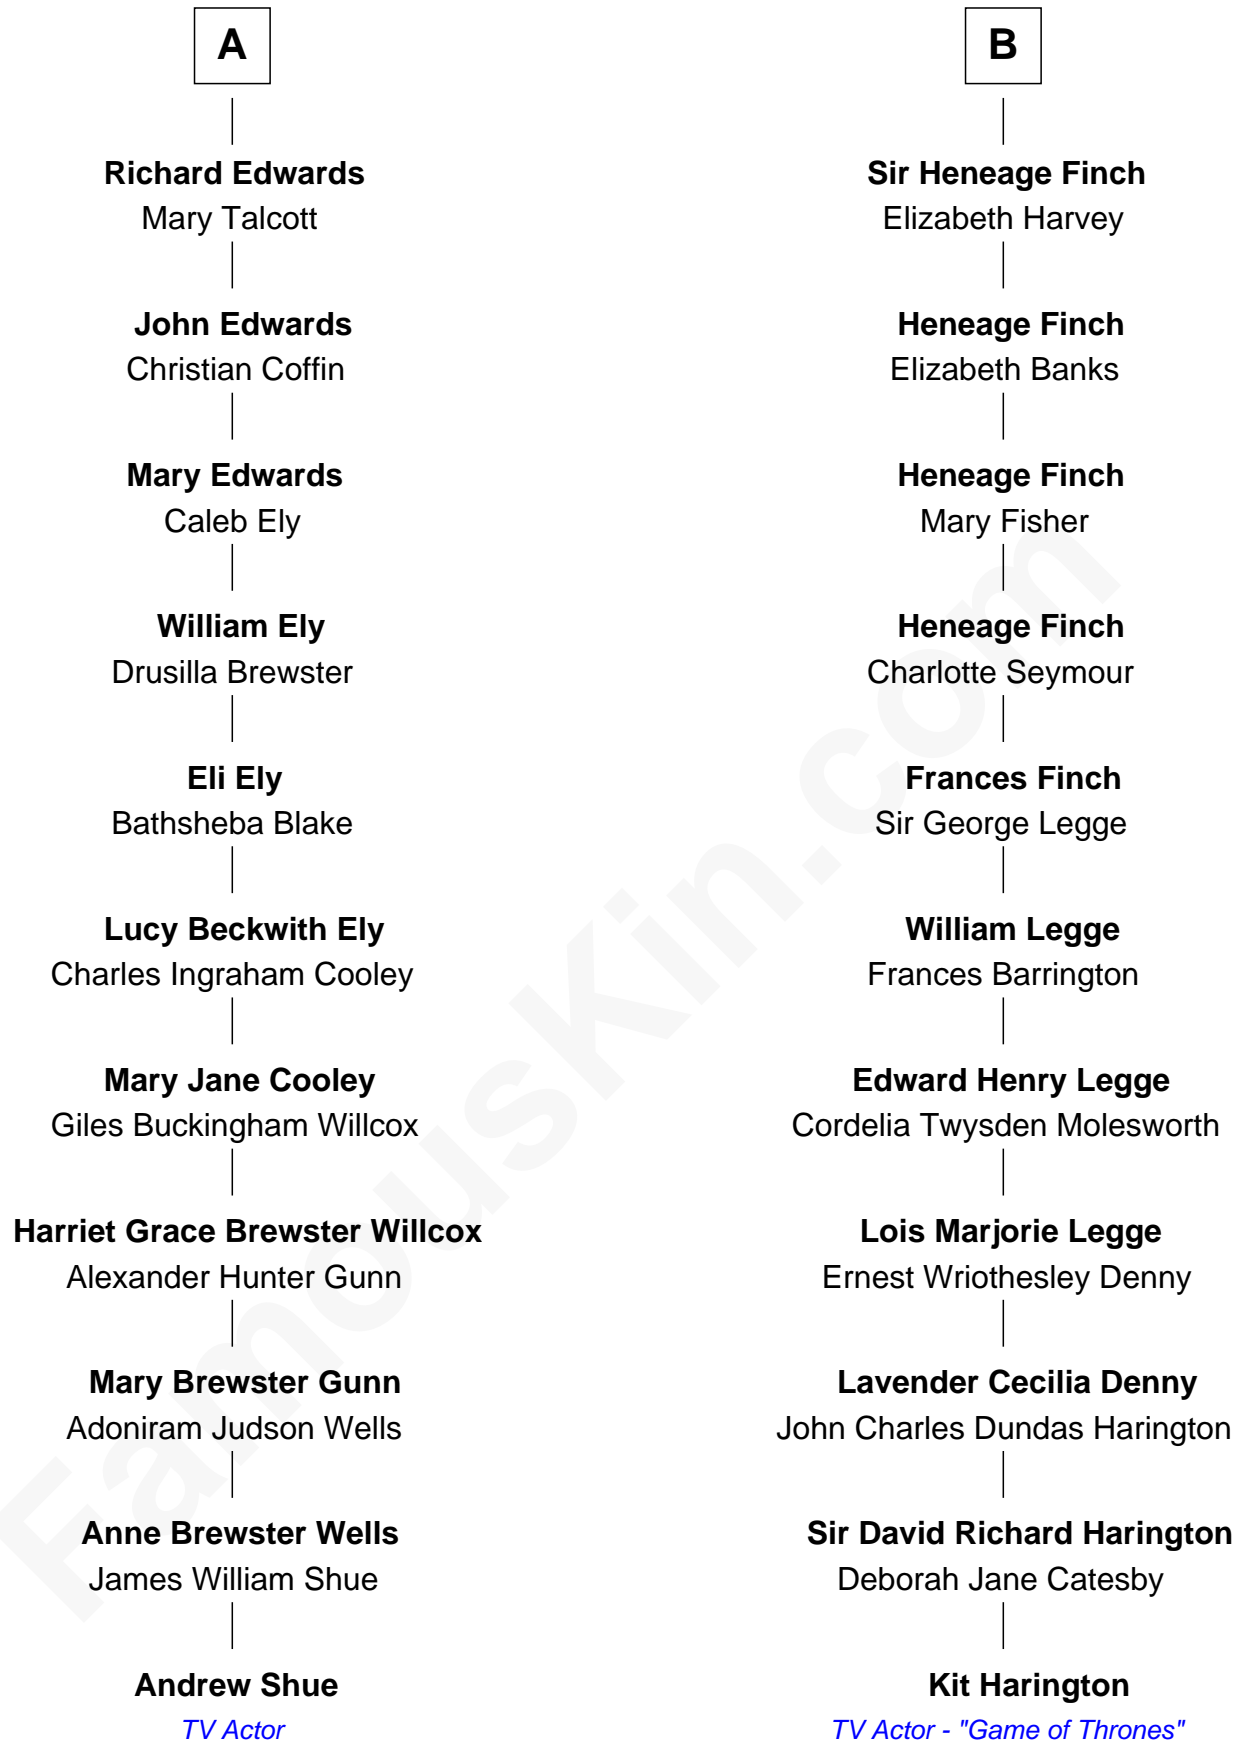

FamousKin.com Relationship Chart of

Andrew Shue

TV Actor

17th cousin of

Kit Harington

TV Actor - "Game of Thrones"

Sir Nicholas Poyntz

Elizabeth Mill

Margaret Blight

Elizabeth Collamore

Bartholomew Harris

Agnes Harris

William Edwards

A

John Poyntz

Alice Cox

Sir Robert Poyntz

Margaret Woodville

Sir Anthony Poyntz

Elizabeth Huddesfield

Sir Nicholas Poyntz

Joan Berkeley

Anne Poyntz

Sir Thomas Heneage

Elizabeth Heneage

Sir Moyle Finch

Sir Heneage Finch

Frances Bell

B

Andrew Shue photo by [Alan Light](#) (CC BY 2.0)

Kit Harington photo by [Gage Skidmore](#) (CC BY-SA 2.0)