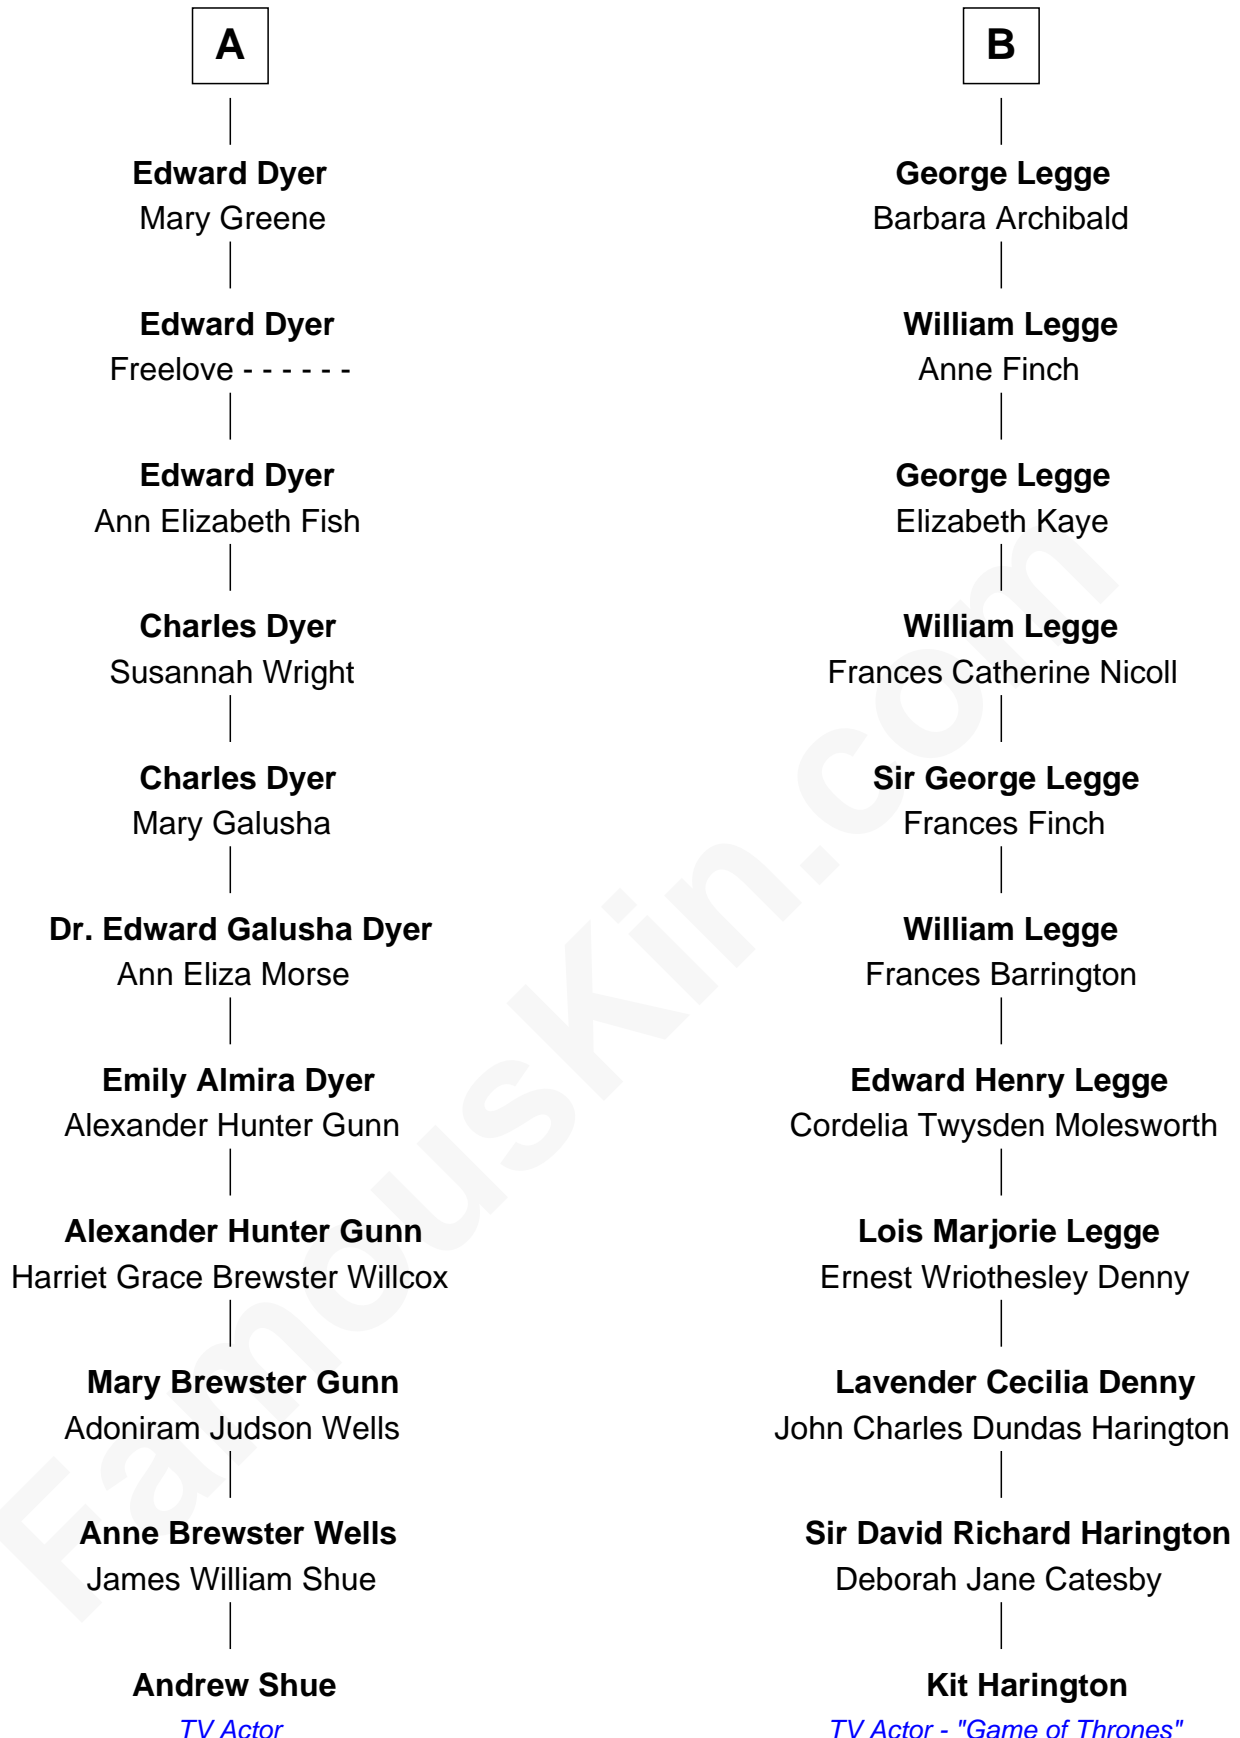

# FamousKin.com Relationship Chart of

**Andrew Shue**

*TV Actor*

17th cousin of

**Kit Harington**

*TV Actor - "Game of Thrones"*

**Anne Marbury**  
William Hutchinson

**Edward Hutchinson**  
Katherine Hamby

**Ann Hutchinson**  
Samuel Dyer

**Richard Blount**  
Dorothy Delaford

**Elizabeth Blount**  
Thomas Woodford

**Ursula Woodford**  
Walter Lyte

**Elizabeth Lyte**  
Robert Washington

**Lawrence Washington**  
Margaret Butler

**Sir William Washington**  
Anne Villiers

**Elizabeth Washington**  
Col. William Legge

**A**

**B**

Andrew Shue photo by [Alan Light](#) (CC BY 2.0)

Kit Harington photo by [Gage Skidmore](#) (CC BY-SA 2.0)