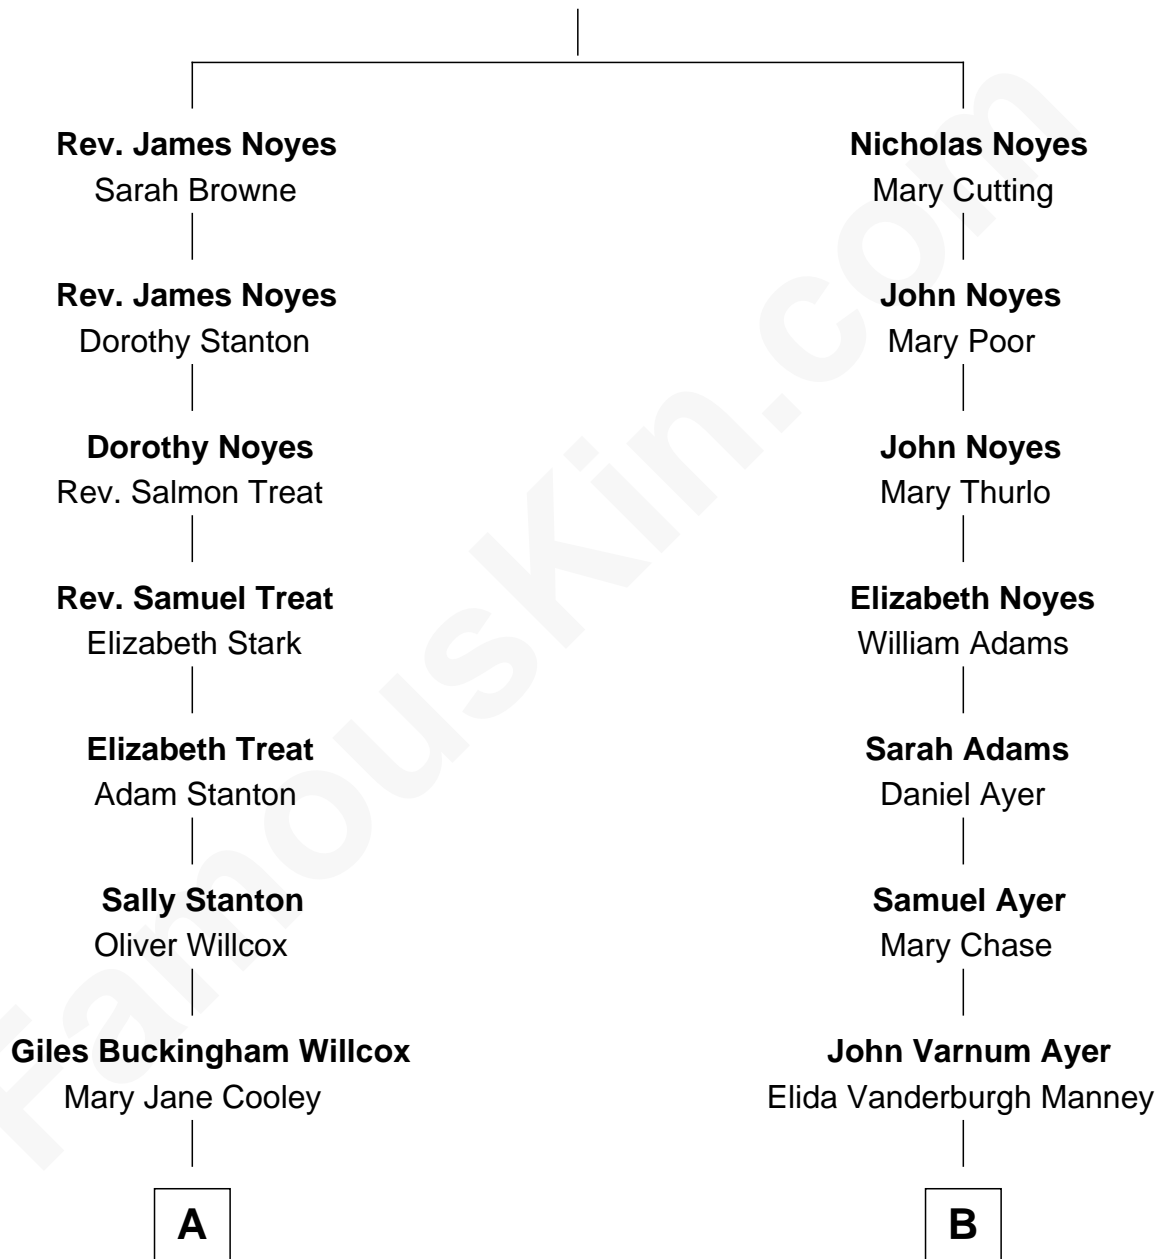

FamousKin.com Relationship Chart of

Andrew Shue

TV Actor

10th cousin of

Gerald Ford

38th U.S. President

Rev. William Noyes

Ann Parker

A

Harriet Grace Brewster Willcox

Alexander Hunter Gunn

Mary Brewster Gunn

Adoniram Judson Wells

Anne Brewster Wells

James William Shue

Andrew Shue

TV Actor

B

George Manney Ayer

Amy Gridley Butler

Adele Augusta Ayer

Levi Addison Gardner

Dorothy Ayer Gardner

Leslie Lynch King

Gerald Ford

38th U.S. President