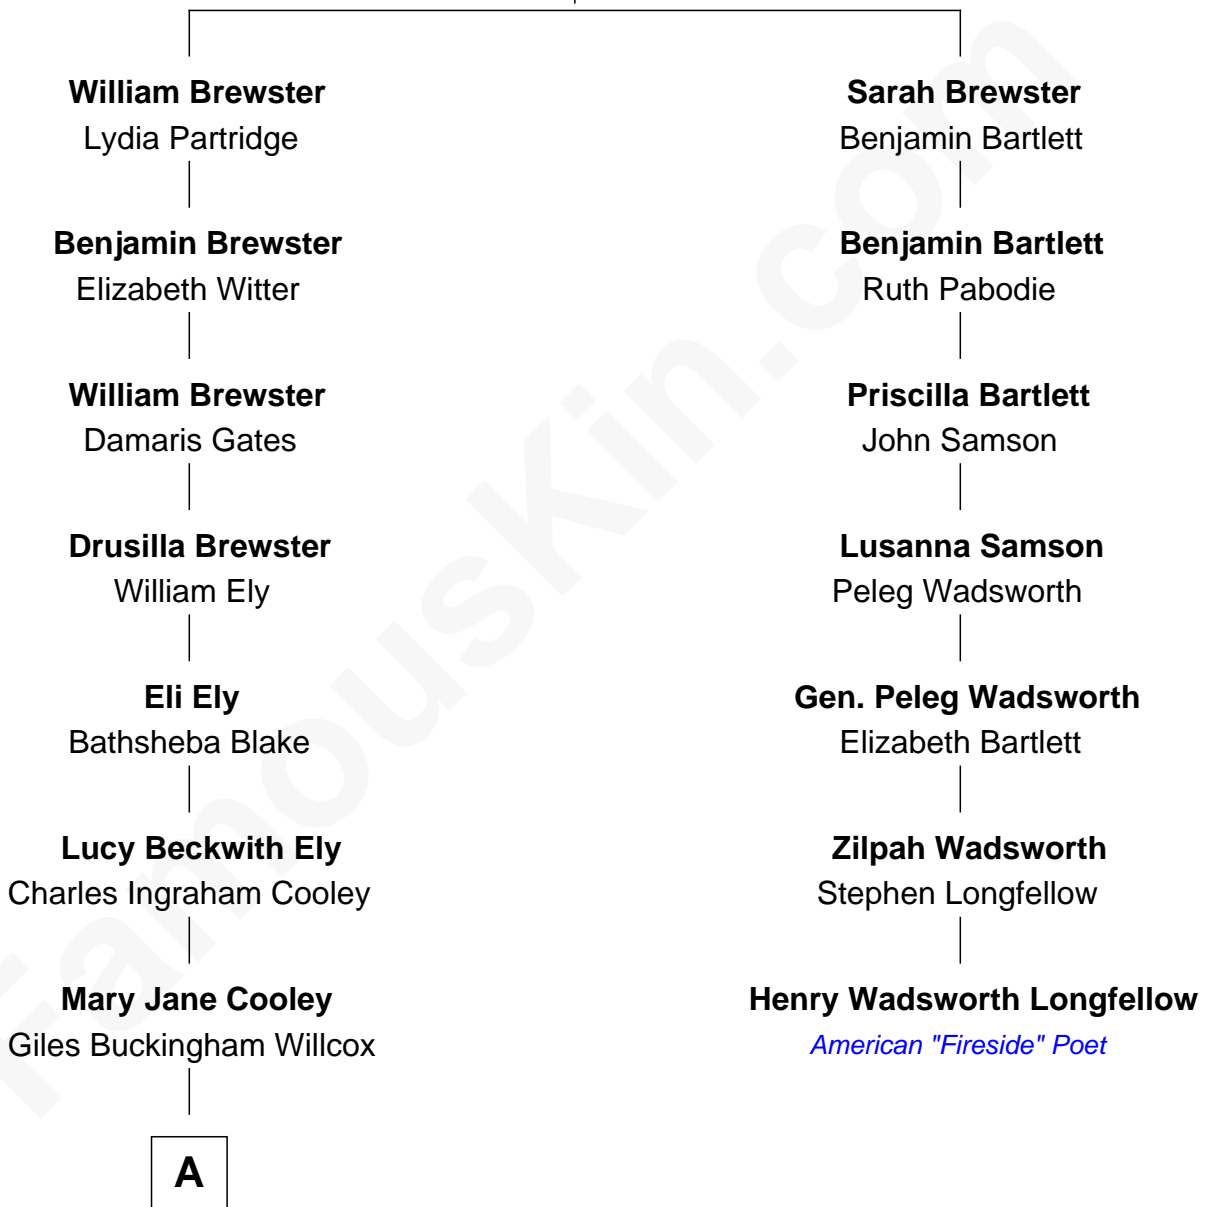

FamousKin.com Relationship Chart of

Andrew Shue

TV Actor

6th cousin 4 times removed of

Henry Wadsworth Longfellow

American "Fireside" Poet

Love Brewster

Sarah Collier

A

—
Harriet Grace Brewster Willcox

Alexander Hunter Gunn

—
Mary Brewster Gunn

Adoniram Judson Wells

—
Anne Brewster Wells

James William Shue

—
Andrew Shue