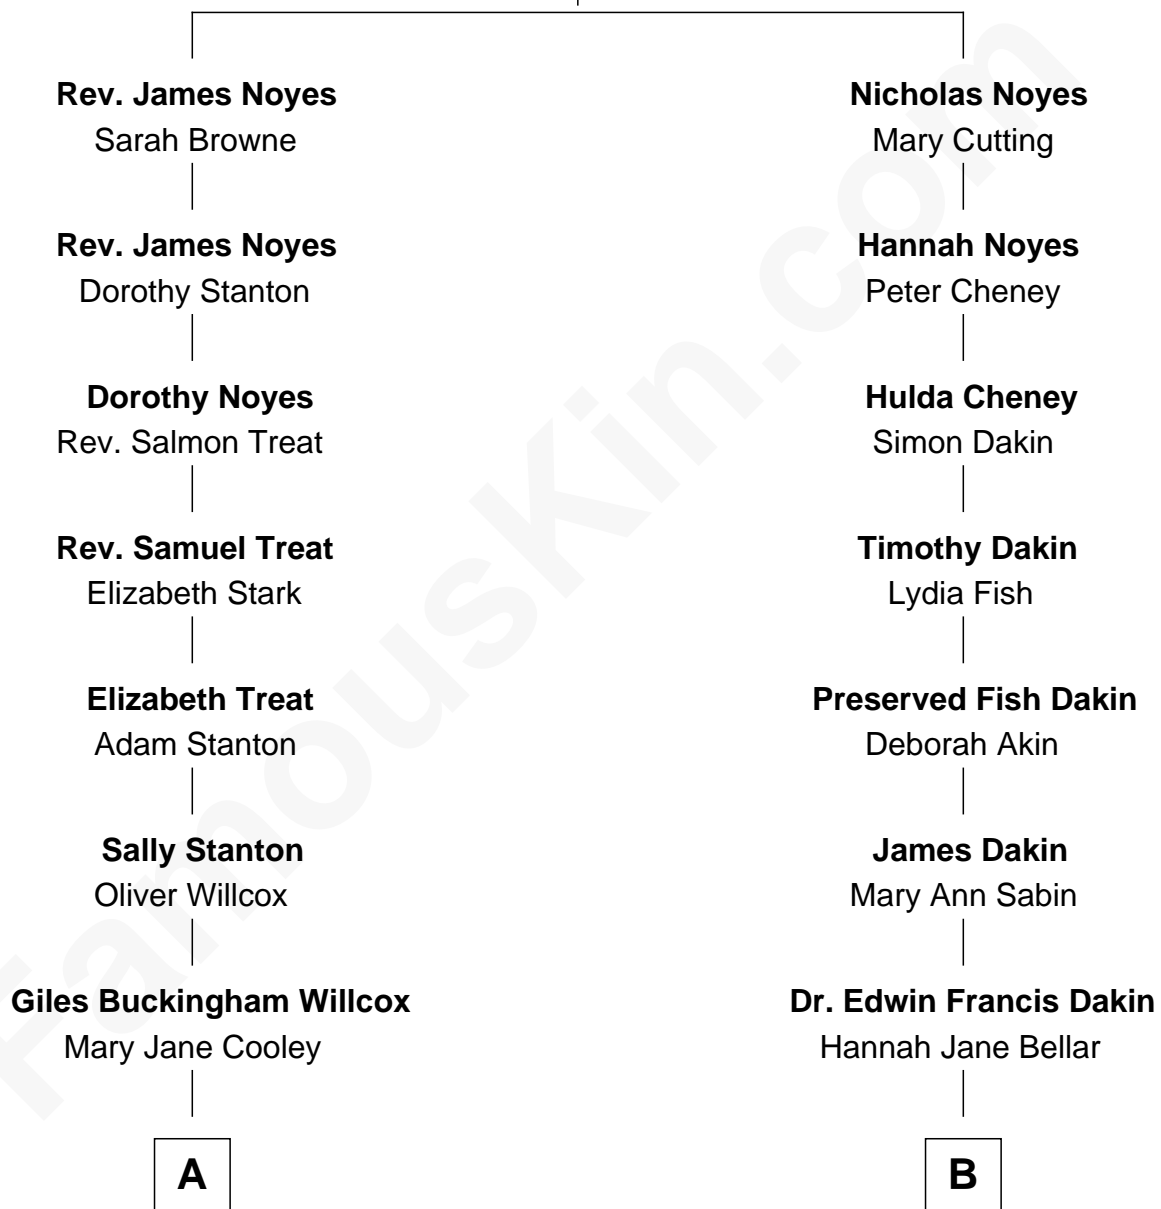

FamousKin.com Relationship Chart of

Andrew Shue

TV Actor

10th cousin 1 time removed of

Ethan Hawke

Actor, Director, Screenwriter, Novelist

Rev. William Noyes

Ann Parker

A

Harriet Grace Brewster Willcox

Alexander Hunter Gunn

Mary Brewster Gunn

Adoniram Judson Wells

Anne Brewster Wells

James William Shue

Andrew Shue

TV Actor

B

Ida Jane Dakin

George Washington Hawke

Ronald M. Hawke

Edith S. Mosher

Frank Taylor Hawke

Betty Virginia Hartsock