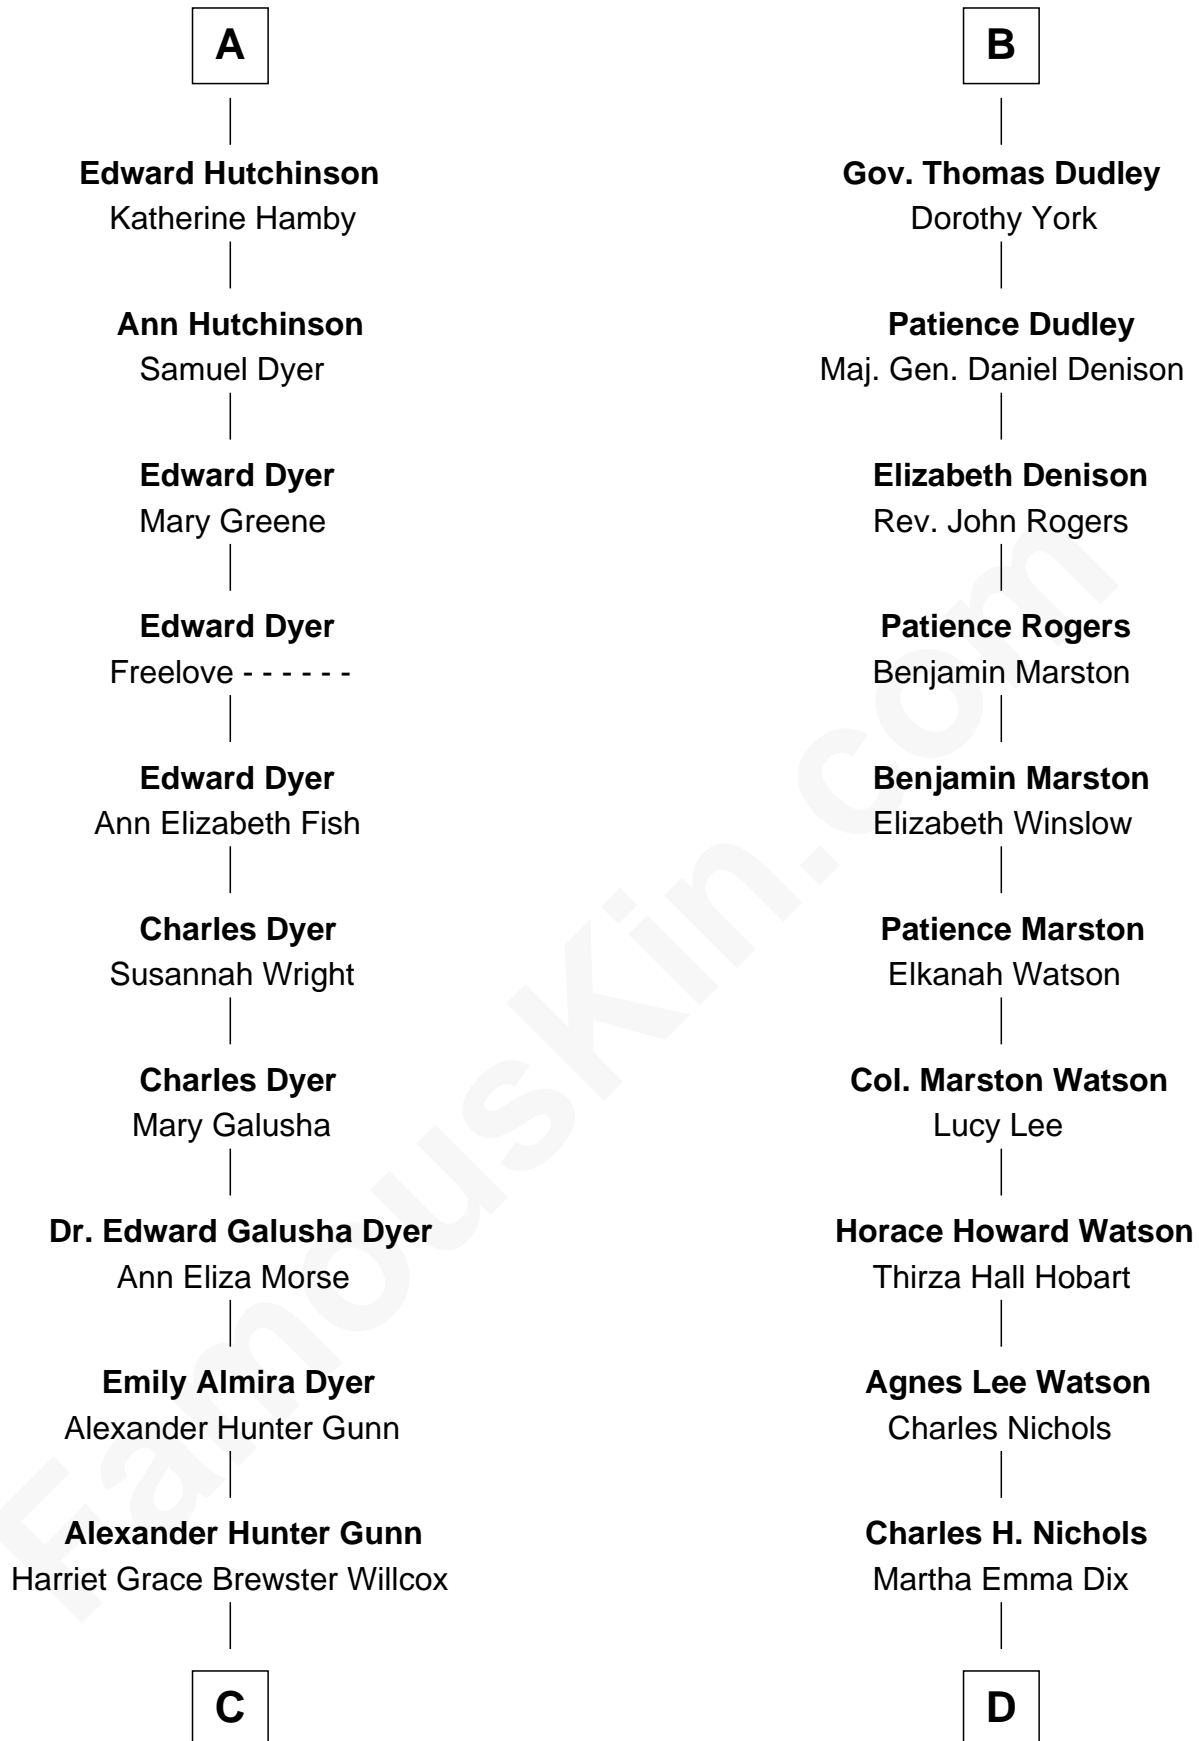

# FamousKin.com Relationship Chart of

**Andrew Shue**

*TV Actor*

19th cousin 1 time removed of

**John Cena**

*Movie Actor and WWE Pro Wrestler*

**Sir Walter Blount**

Sancha de Ayala

**Sir Thomas Blount**

Margaret de Gresley

**Sir Thomas Blount**

Agnes Hawley

**Anne Blount**

William Marbury

**Robert Marbury**

Katherine Williamson

Cecily Grey

**Sir Henry Dudley**

----- Ashton

*Probable*

**Roger Dudley**

Susanna Thorne

**B**

**C**

**Mary Brewster Gunn**  
Adoniram Judson Wells

**Anne Brewster Wells**  
James William Shue

**Andrew Shue**  
*TV Actor*

**D**

**Charles Nichols**  
Julia Ellen Skelton

**Natalie Nichols**  
Ulysses John Lupien