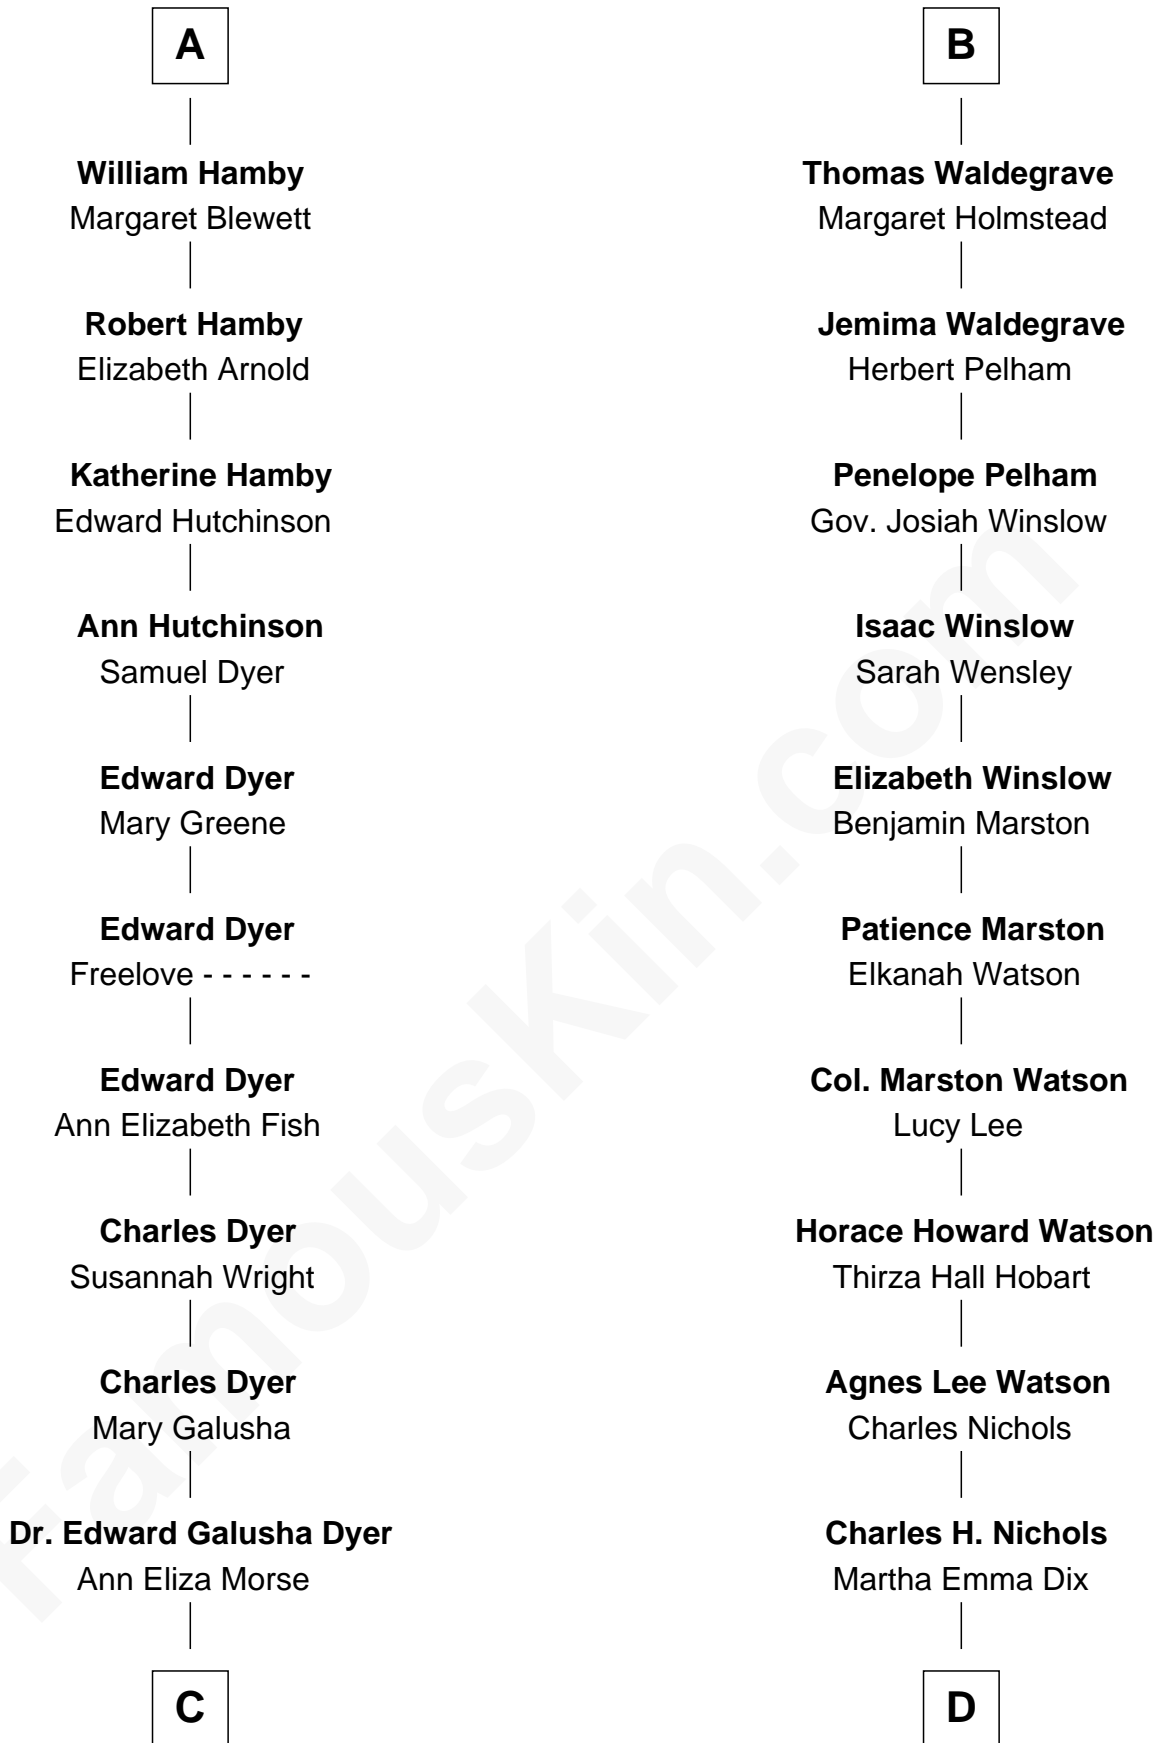

# FamousKin.com Relationship Chart of

**Andrew Shue**

*TV Actor*

20th cousin 1 time removed of

**John Cena**

*Movie Actor and WWE Pro Wrestler*

**Sir Philip le Despencer**

Joan de Cobham

Elizabeth - - - - -

**Sir Philip le Despencer**

Elizabeth de Tibetot

**Margery Despencer**

Sir Roger Wentworth

**Henry Wentworth**

Elizabeth Howard

**Margery Wentworth**

Sir William Waldegrave

**Anthony Waldegrave**

Elizabeth Gray

**Thomas Waldegrave**

Elizabeth Gurdon

**B**

**C**

**Emily Almira Dyer**  
Alexander Hunter Gunn

**Alexander Hunter Gunn**  
Harriet Grace Brewster Willcox

**Mary Brewster Gunn**  
Adoniram Judson Wells

**Anne Brewster Wells**  
James William Shue

**Andrew Shue**  
*TV Actor*

**D**

**Charles Nichols**  
Julia Ellen Skelton