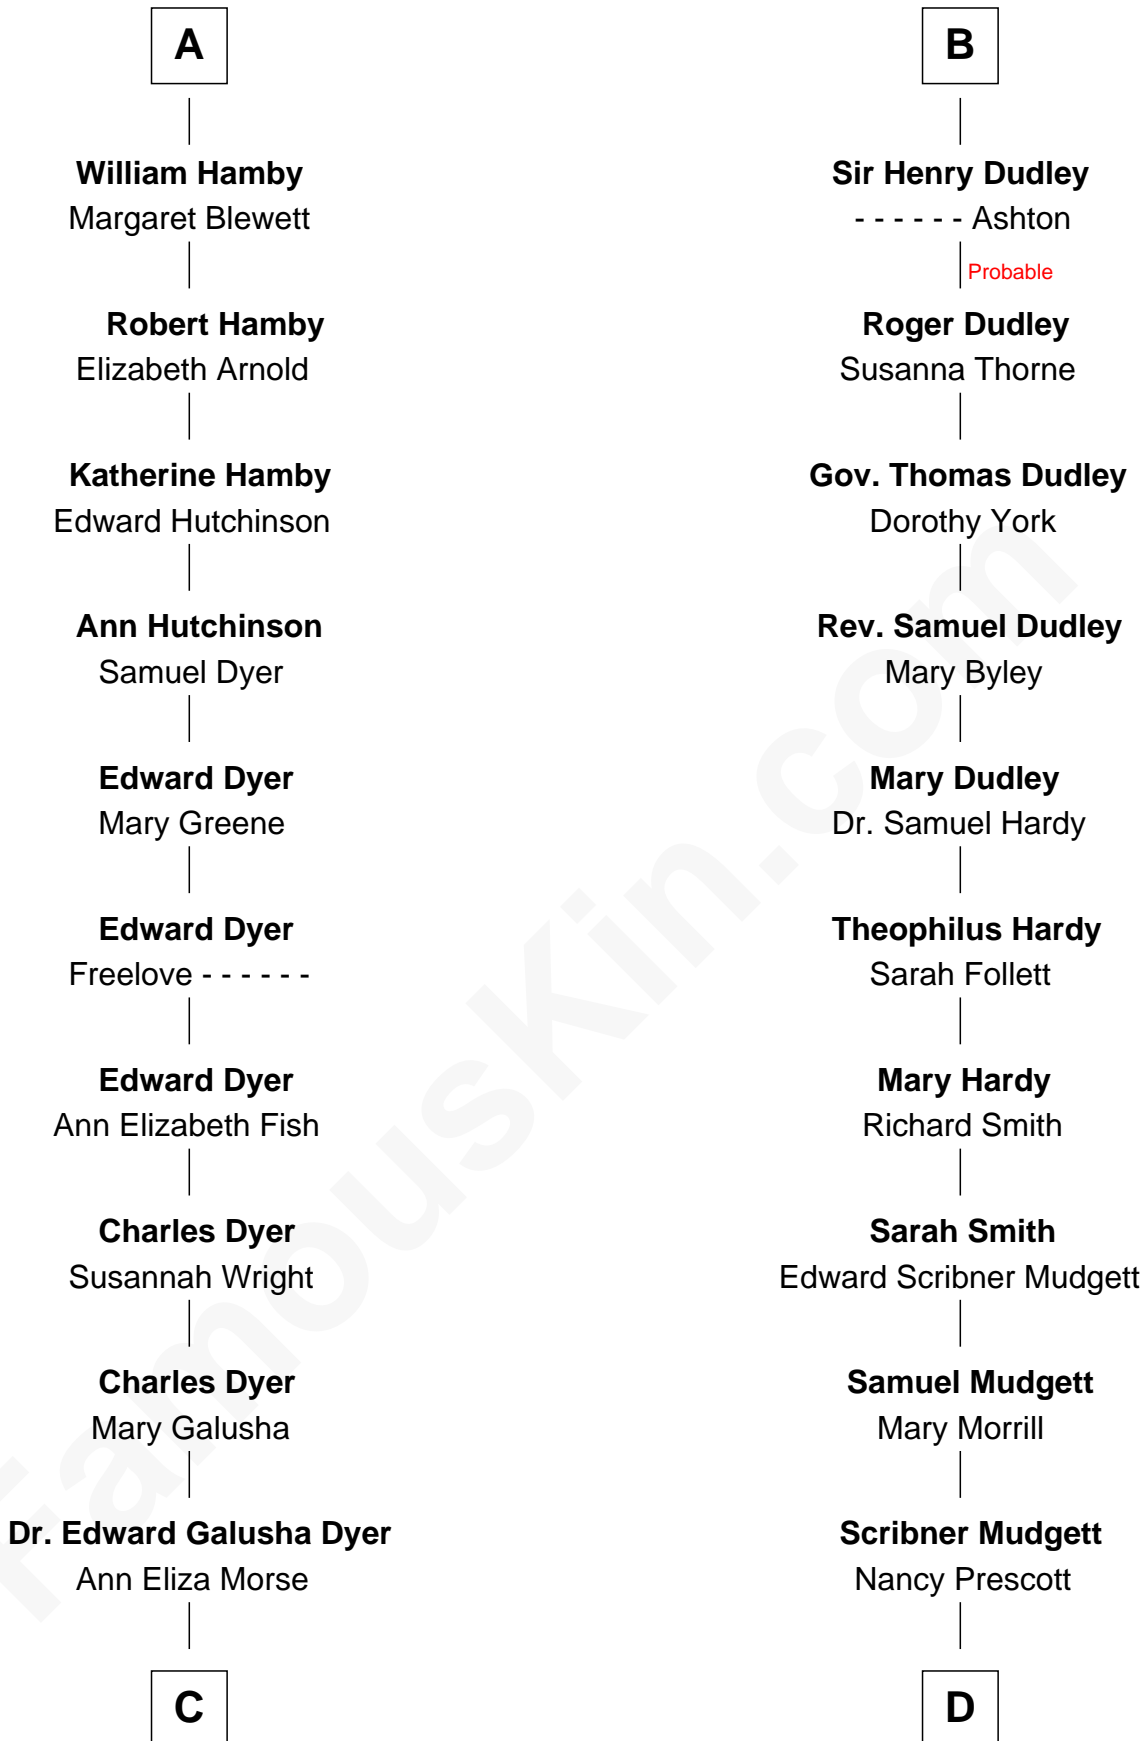

# FamousKin.com Relationship Chart of

**Andrew Shue**

TV Actor

18th cousin 3 times removed of

**Dr. H. H. Holmes**

Serial Killer aka "Devil in the White City"

**Sir Philip le Despencer**

Joan de Cobham

Elizabeth - - - - -

**Alice le Despenser**

Sir John Sutton

**Sir John Sutton**

Constance Blount

**Sir John Sutton**

Elizabeth Berkeley

**Sir Edmund Sutton**

Joyce Tiptoft

**Sir Edward Sutton**

Cecily Willoughby

**Sir John Sutton**

Cecily Grey

**B**

**C**

**Emily Almira Dyer**  
Alexander Hunter Gunn

**Alexander Hunter Gunn**  
Harriet Grace Brewster Willcox

**Mary Brewster Gunn**  
Adoniram Judson Wells

**Anne Brewster Wells**  
James William Shue

**Andrew Shue**  
*TV Actor*

**D**

**Levi Horton Mudgett**  
Theodate Page Price