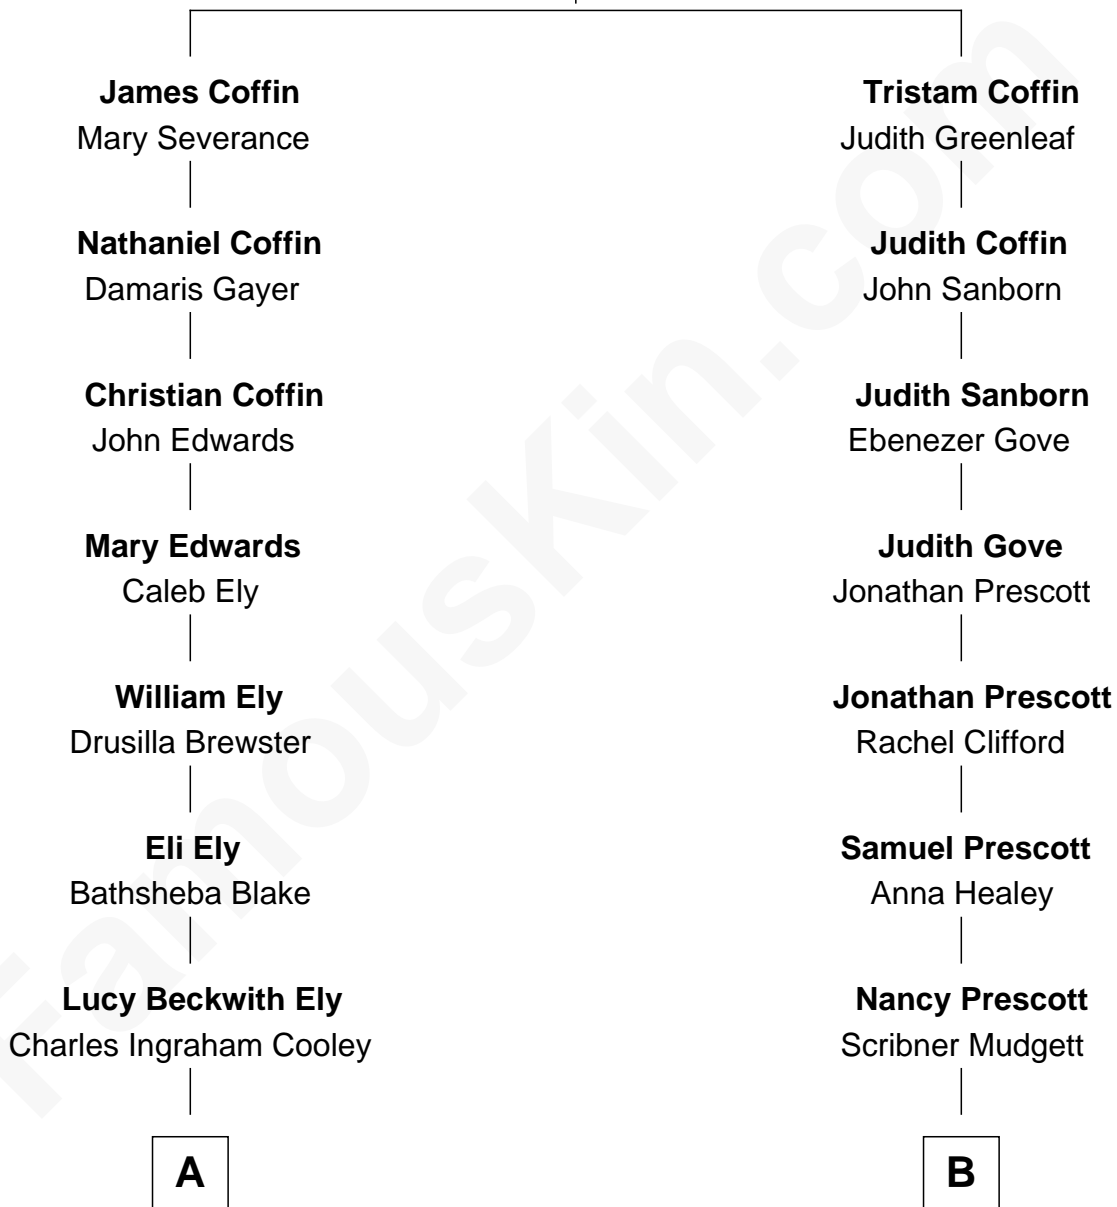

FamousKin.com Relationship Chart of

Andrew Shue

TV Actor

8th cousin 3 times removed of

Dr. H. H. Holmes

Serial Killer aka "Devil in the White City"

Tristram Coffin

Dionis Stevens

A

Mary Jane Cooley
Giles Buckingham Willcox

Harriet Grace Brewster Willcox
Alexander Hunter Gunn

Mary Brewster Gunn
Adoniram Judson Wells

Anne Brewster Wells
James William Shue

Andrew Shue
TV Actor

B

Levi Horton Mudgett
Theodate Page Price

Dr. H. H. Holmes
Serial Killer Dr. H. H. Holmes

FamousKin.com