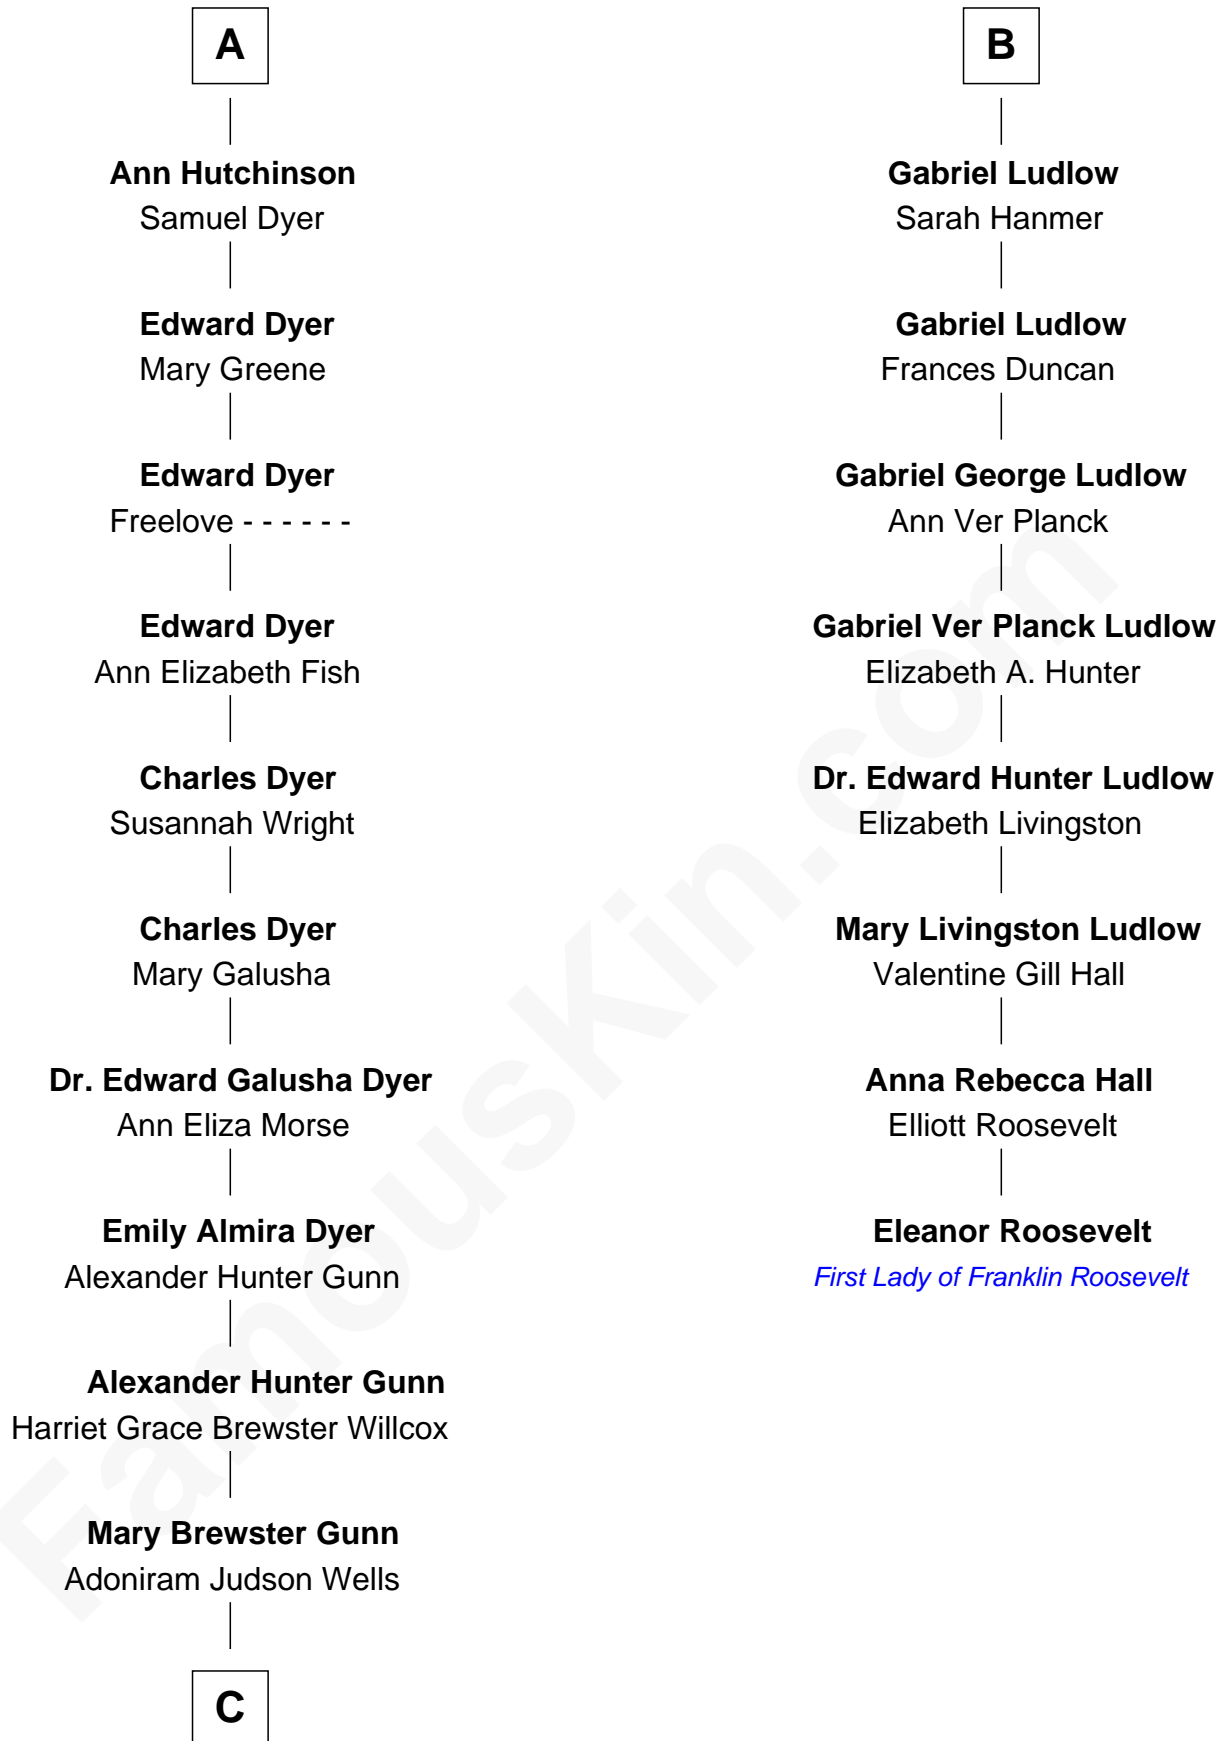

# FamousKin.com Relationship Chart of

**Andrew Shue**

*TV Actor*

14th cousin 4 times removed of

**Eleanor Roosevelt**

*First Lady of President Franklin D. Roosevelt*

**Sir Thomas Blount**  
Margaret de Gresley

**Sir Thomas Blount**  
Agnes Hawley

**Anne Blount**  
William Marbury

**Robert Marbury**  
Katherine Williamson

**William Marbury**  
Agnes Lenton

**Rev. Francis Marbury**  
Bridget Dryden

**Anne Marbury**  
William Hutchinson

**Edward Hutchinson**  
Katherine Hamby

**A**

**Sir Walter Blount**  
Helena Byron

**Sir William Blount**  
Margaret Echyngham

**Elizabeth Blount**  
Sir Andrews de Windsor

**Edith Windsor**  
George Ludlow

**Thomas Ludlow**  
Jane Pyle

**Thomas Ludlow**  
Jane Bennett

**Gabriel Ludlow**  
Martha - - - - -

**B**

**C**

—  
**Anne Brewster Wells**

James William Shue

—  
**Andrew Shue**