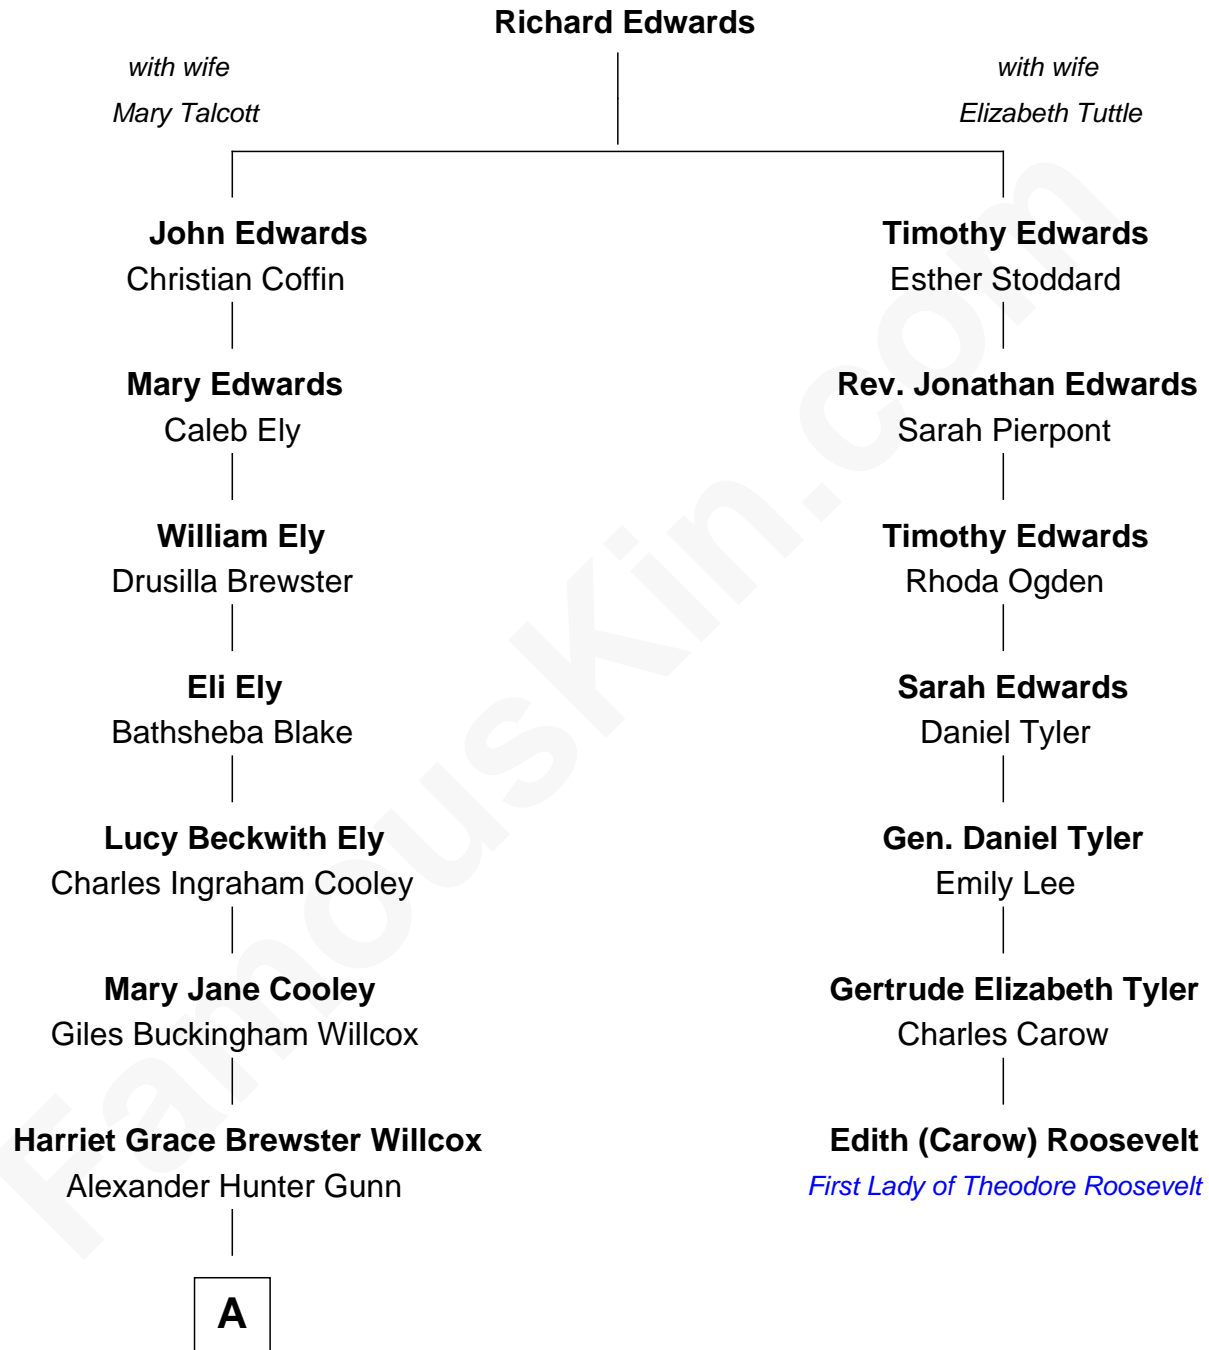

FamousKin.com
Relationship Chart of
Andrew Shue
TV Actor

6th cousin 3 times removed of
Edith (Carow) Roosevelt
First Lady of President Theodore Roosevelt

A

—
Mary Brewster Gunn
Adoniram Judson Wells

—
Anne Brewster Wells
James William Shue

—
Andrew Shue
TV Actor

FamousKin.com