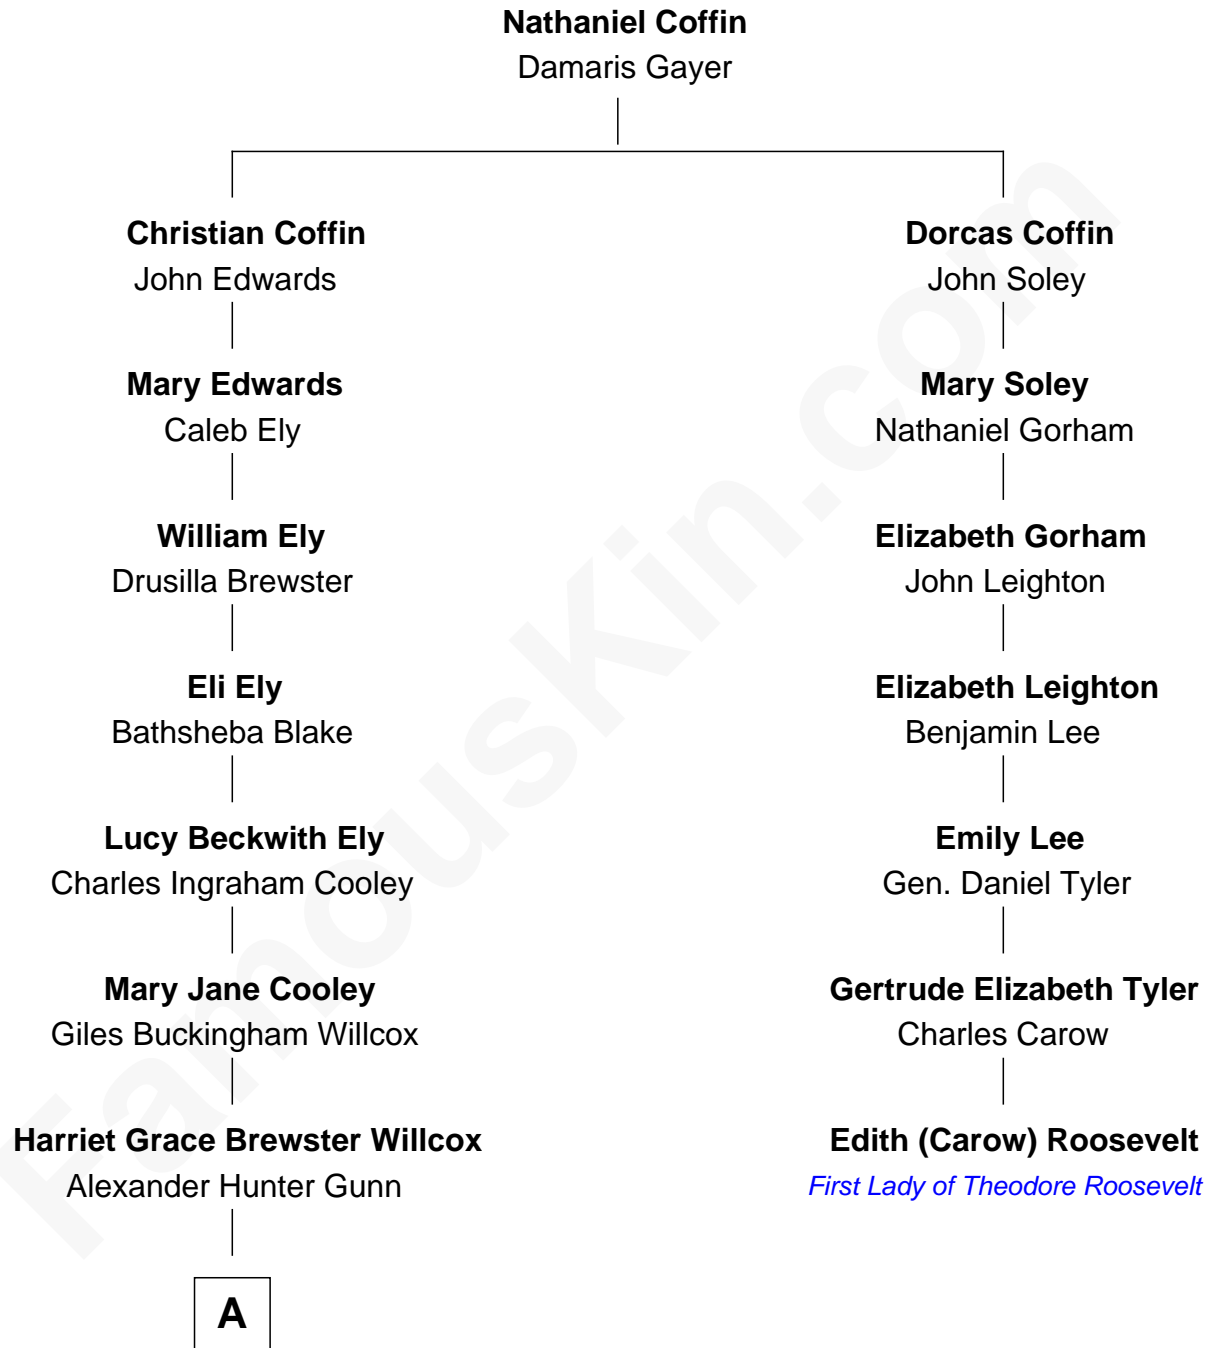

FamousKin.com Relationship Chart of

Andrew Shue

TV Actor

6th cousin 3 times removed of

Edith (Carow) Roosevelt

First Lady of President Theodore Roosevelt

A

—
Mary Brewster Gunn
Adoniram Judson Wells

—
Anne Brewster Wells
James William Shue

—
Andrew Shue
TV Actor

FamousKin.com