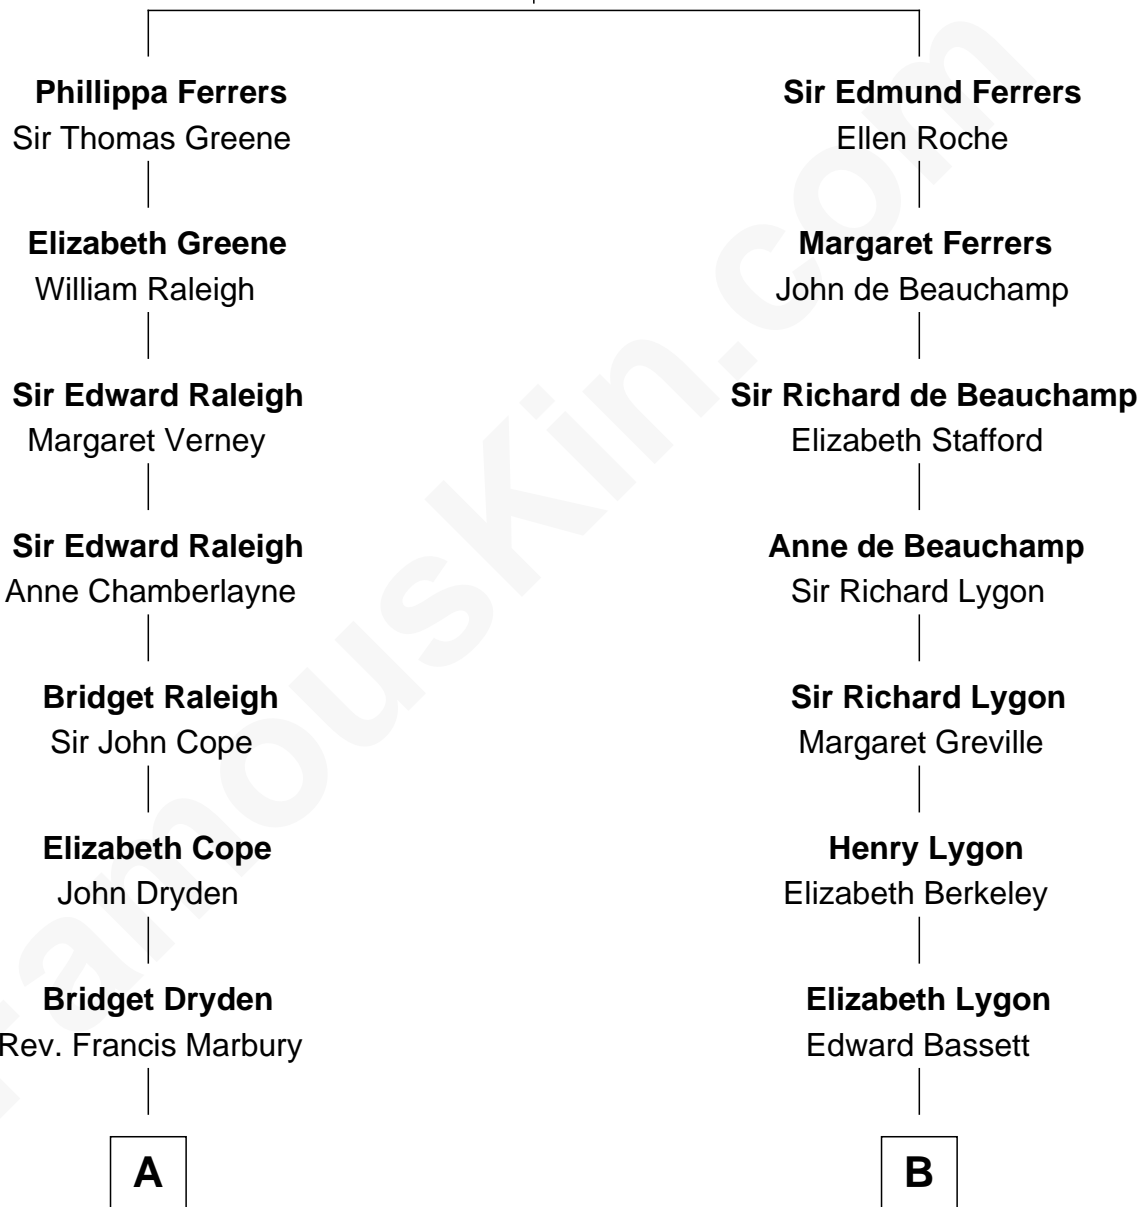

# FamousKin.com Relationship Chart of

**Andrew Shue**

*TV Actor*

19th cousin 1 time removed of

**James Taylor**

*Singer-Songwriter*

**Robert de Ferrers**  
Margaret Despencer

**C**

**Alexander Hunter Gunn**  
Harriet Grace Brewster Willcox

**Mary Brewster Gunn**  
Adoniram Judson Wells

**Anne Brewster Wells**  
James William Shue

**Andrew Shue**  
*TV Actor*

**D**

**Theodosia Haynes**  
Alexander Taylor

**Dr. Isaac Montrose Taylor**  
Gertrude Arline Woodard

**James Taylor**  
*Singer-Songwriter*