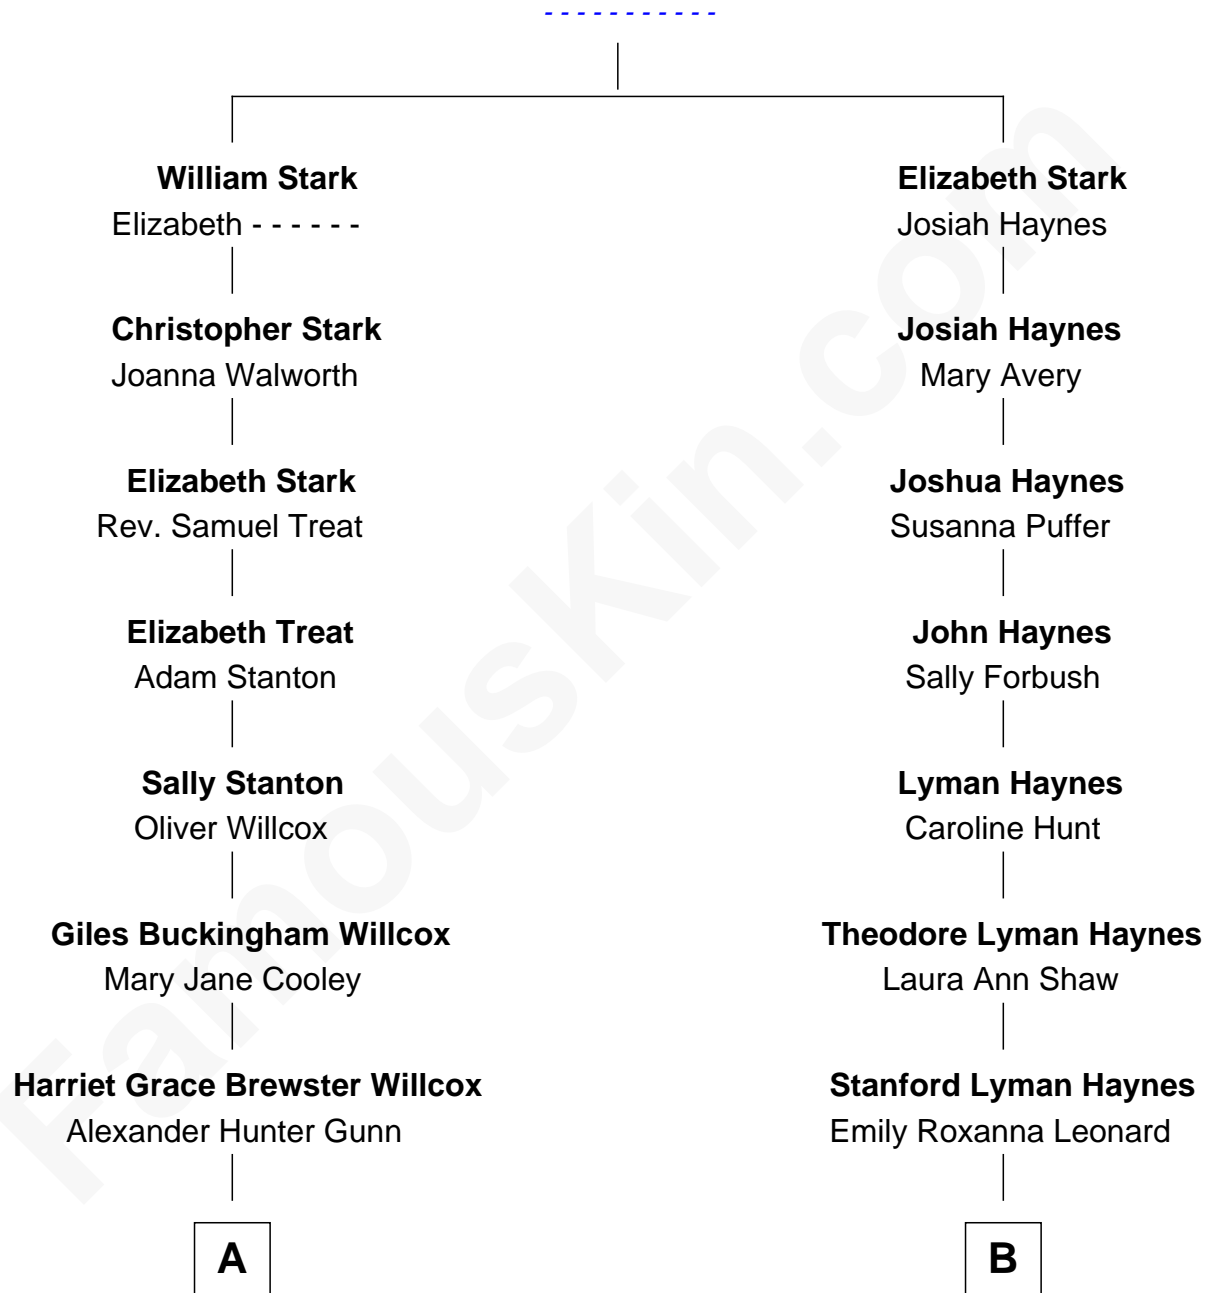

FamousKin.com Relationship Chart of

Andrew Shue

TV Actor

9th cousin of

James Taylor

Singer-Songwriter

Aaron Stark

A

Mary Brewster Gunn
Adoniram Judson Wells

Anne Brewster Wells
James William Shue

Andrew Shue
TV Actor

B

Theodosia Haynes
Alexander Taylor

Dr. Isaac Montrose Taylor
Gertrude Arline Woodard

James Taylor
Singer-Songwriter

FamousKin.com