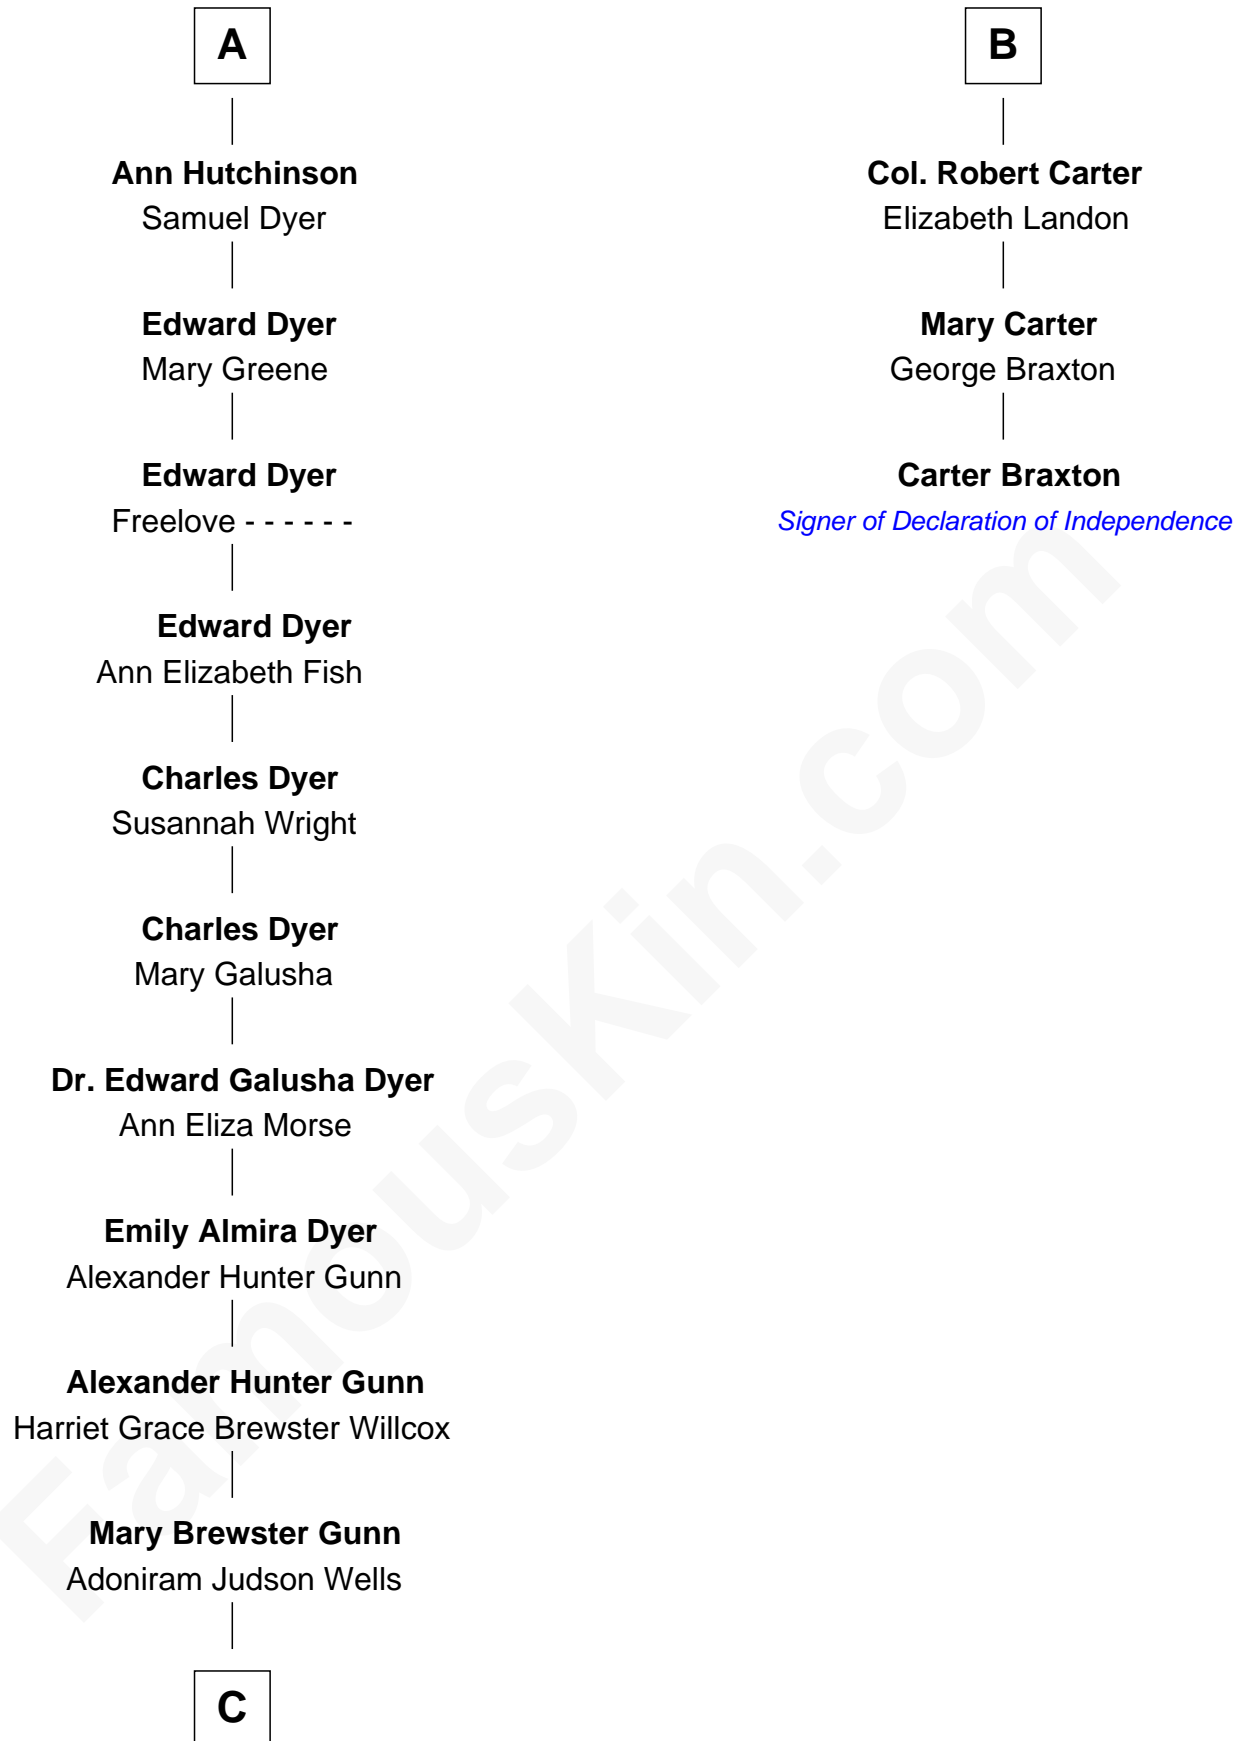

FamousKin.com Relationship Chart of

Andrew Shue

TV Actor

9th cousin 9 times removed of

Carter Braxton

Signer of the Declaration of Independence

C

Anne Brewster Wells

James William Shue

Andrew Shue

TV Actor

FamousKin.com