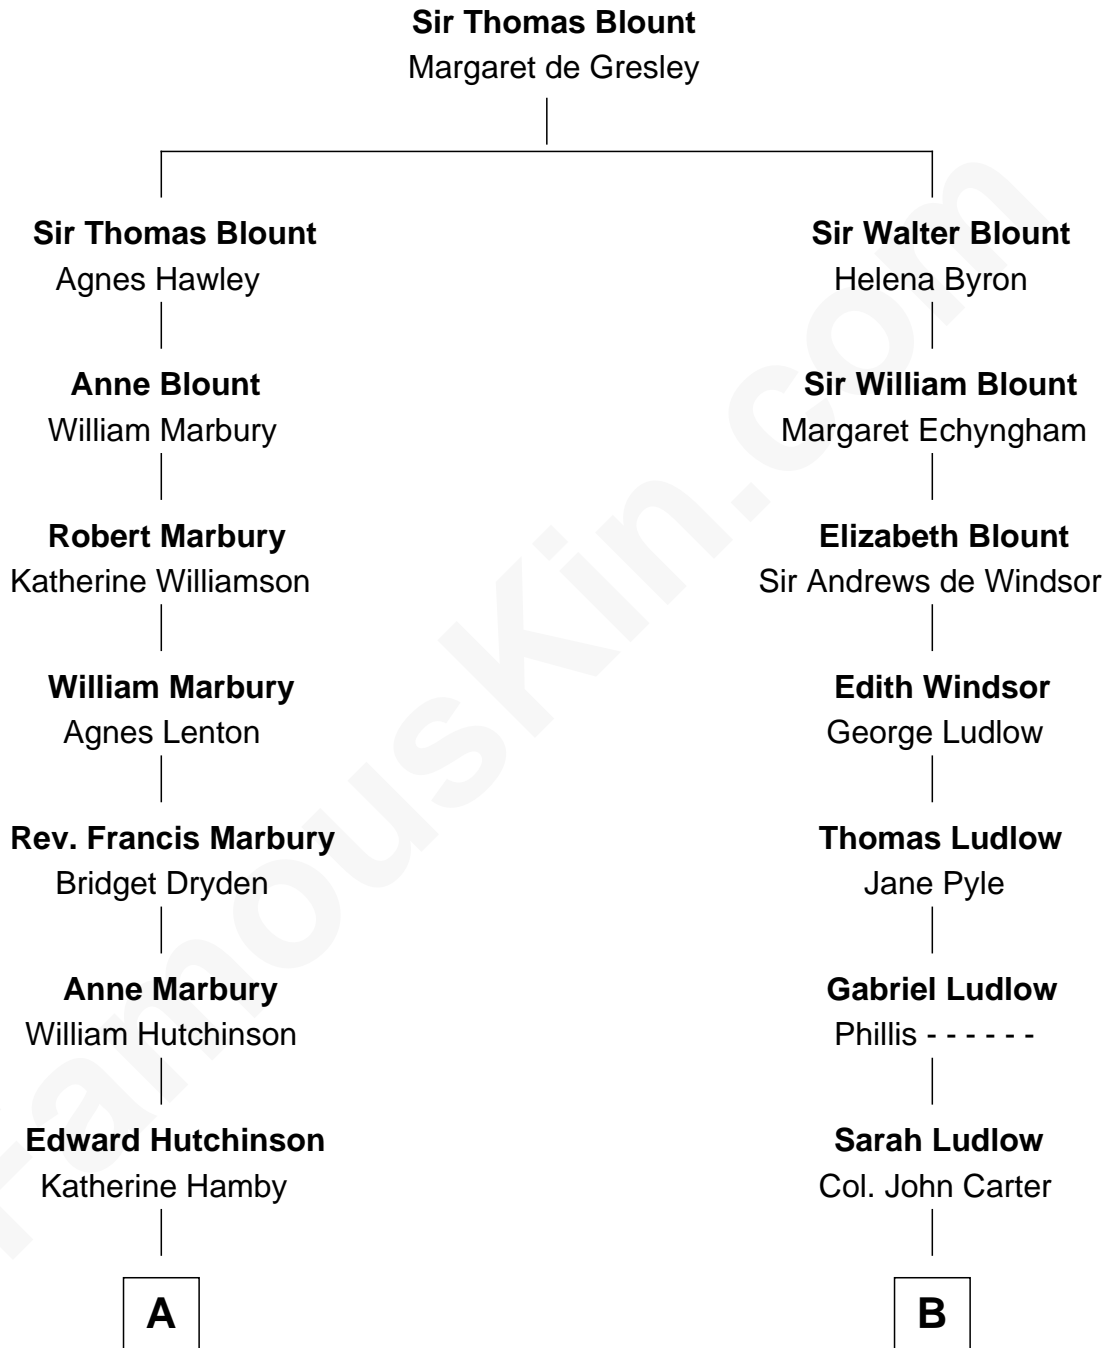

FamousKin.com Relationship Chart of

Andrew Shue

TV Actor

9th cousin 9 times removed of

Carter Braxton

Signer of the Declaration of Independence

C

Anne Brewster Wells

James William Shue

Andrew Shue

TV Actor

FamousKin.com