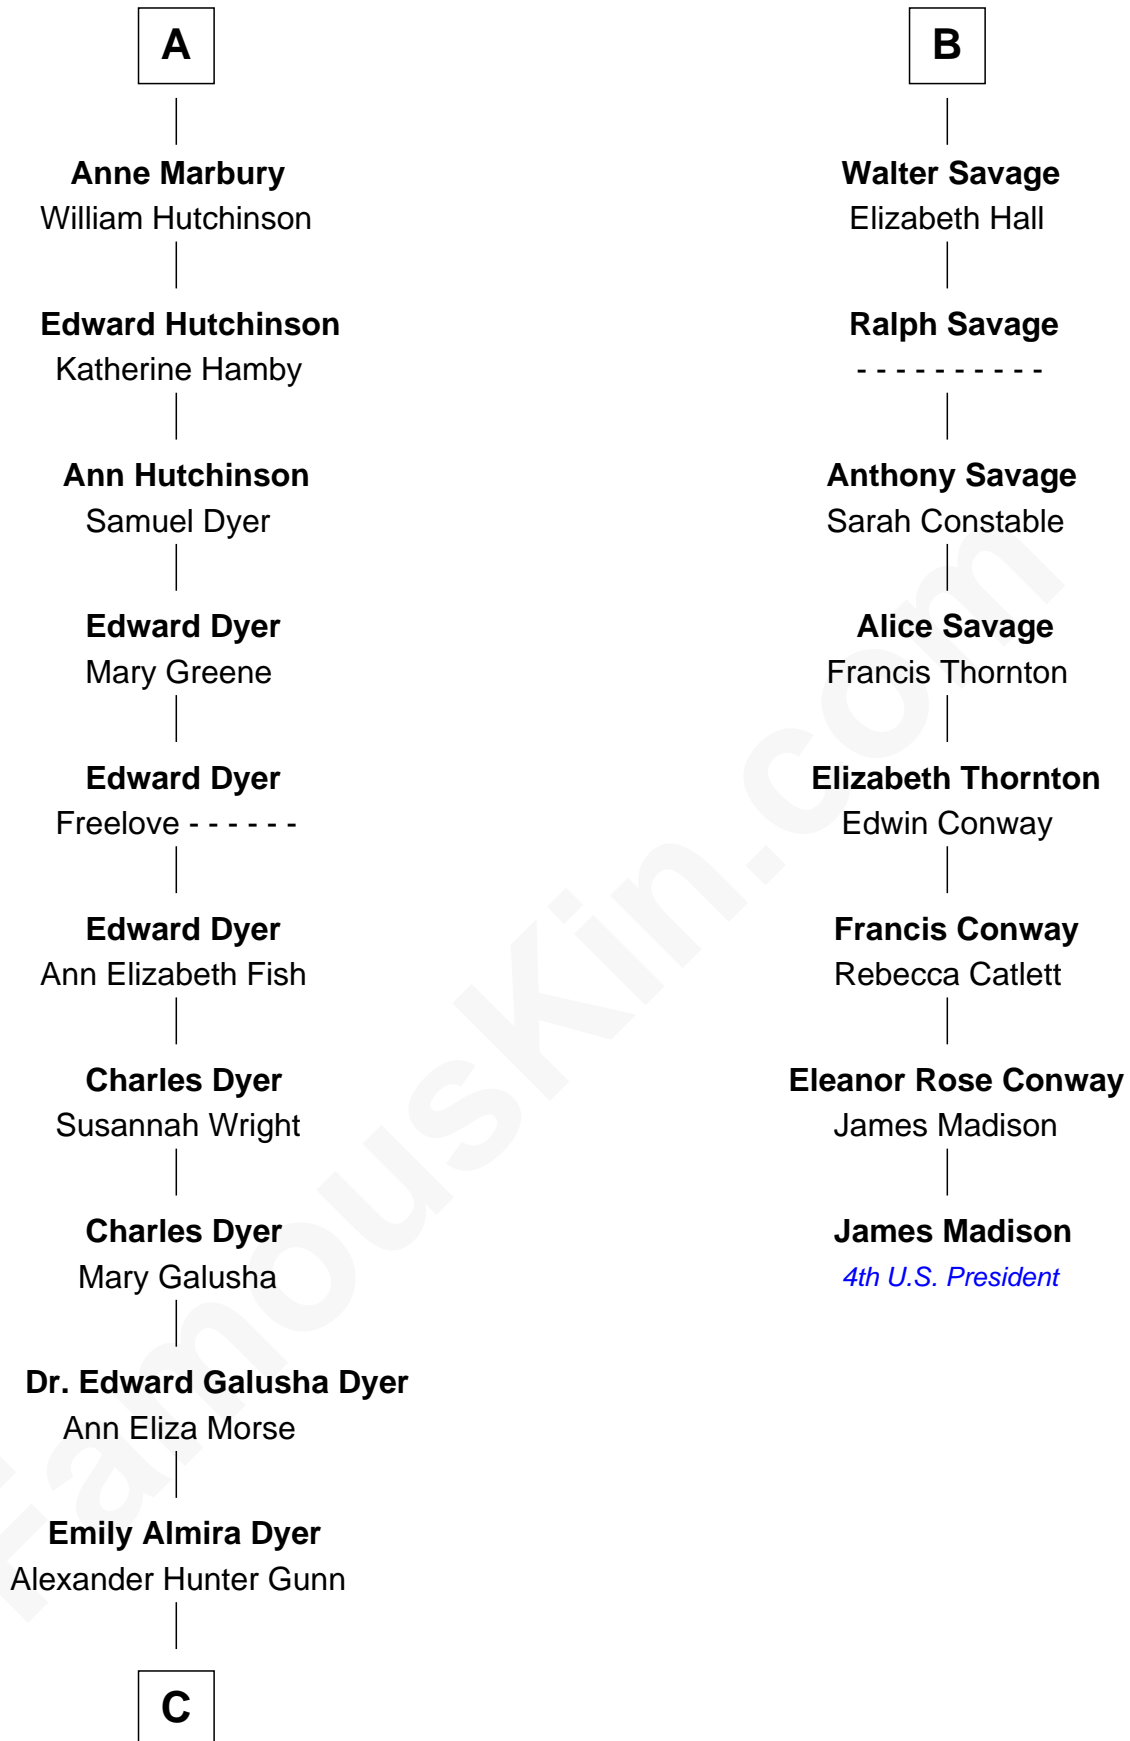

# FamousKin.com Relationship Chart of

**Andrew Shue**

*TV Actor*

14th cousin 6 times removed of

**James Madison**

*4th U.S. President*

**Robert de Ferrers**  
Margaret Despencer

**Phillippa Ferrers**  
Sir Thomas Greene

**Elizabeth Greene**  
William Raleigh

**Sir Edward Raleigh**  
Margaret Verney

**Sir Edward Raleigh**  
Anne Chamberlayne

**Bridget Raleigh**  
Sir John Cope

**Elizabeth Cope**  
John Dryden

**Bridget Dryden**  
Rev. Francis Marbury

**A**

**Sir Edmund Ferrers**  
Ellen Roche

**Margaret Ferrers**  
John de Beauchamp

**Sir Richard de Beauchamp**  
Elizabeth Stafford

**Anne de Beauchamp**  
Sir Richard Lygon

**Sir Richard Lygon**  
Margaret Greville

**Anne Lygon**  
Sir Christopher Savage

**Francis Savage**  
Anne Sheldon

**B**

**C**

—  
**Alexander Hunter Gunn**  
Harriet Grace Brewster Willcox

—  
**Mary Brewster Gunn**  
Adoniram Judson Wells

—  
**Anne Brewster Wells**  
James William Shue