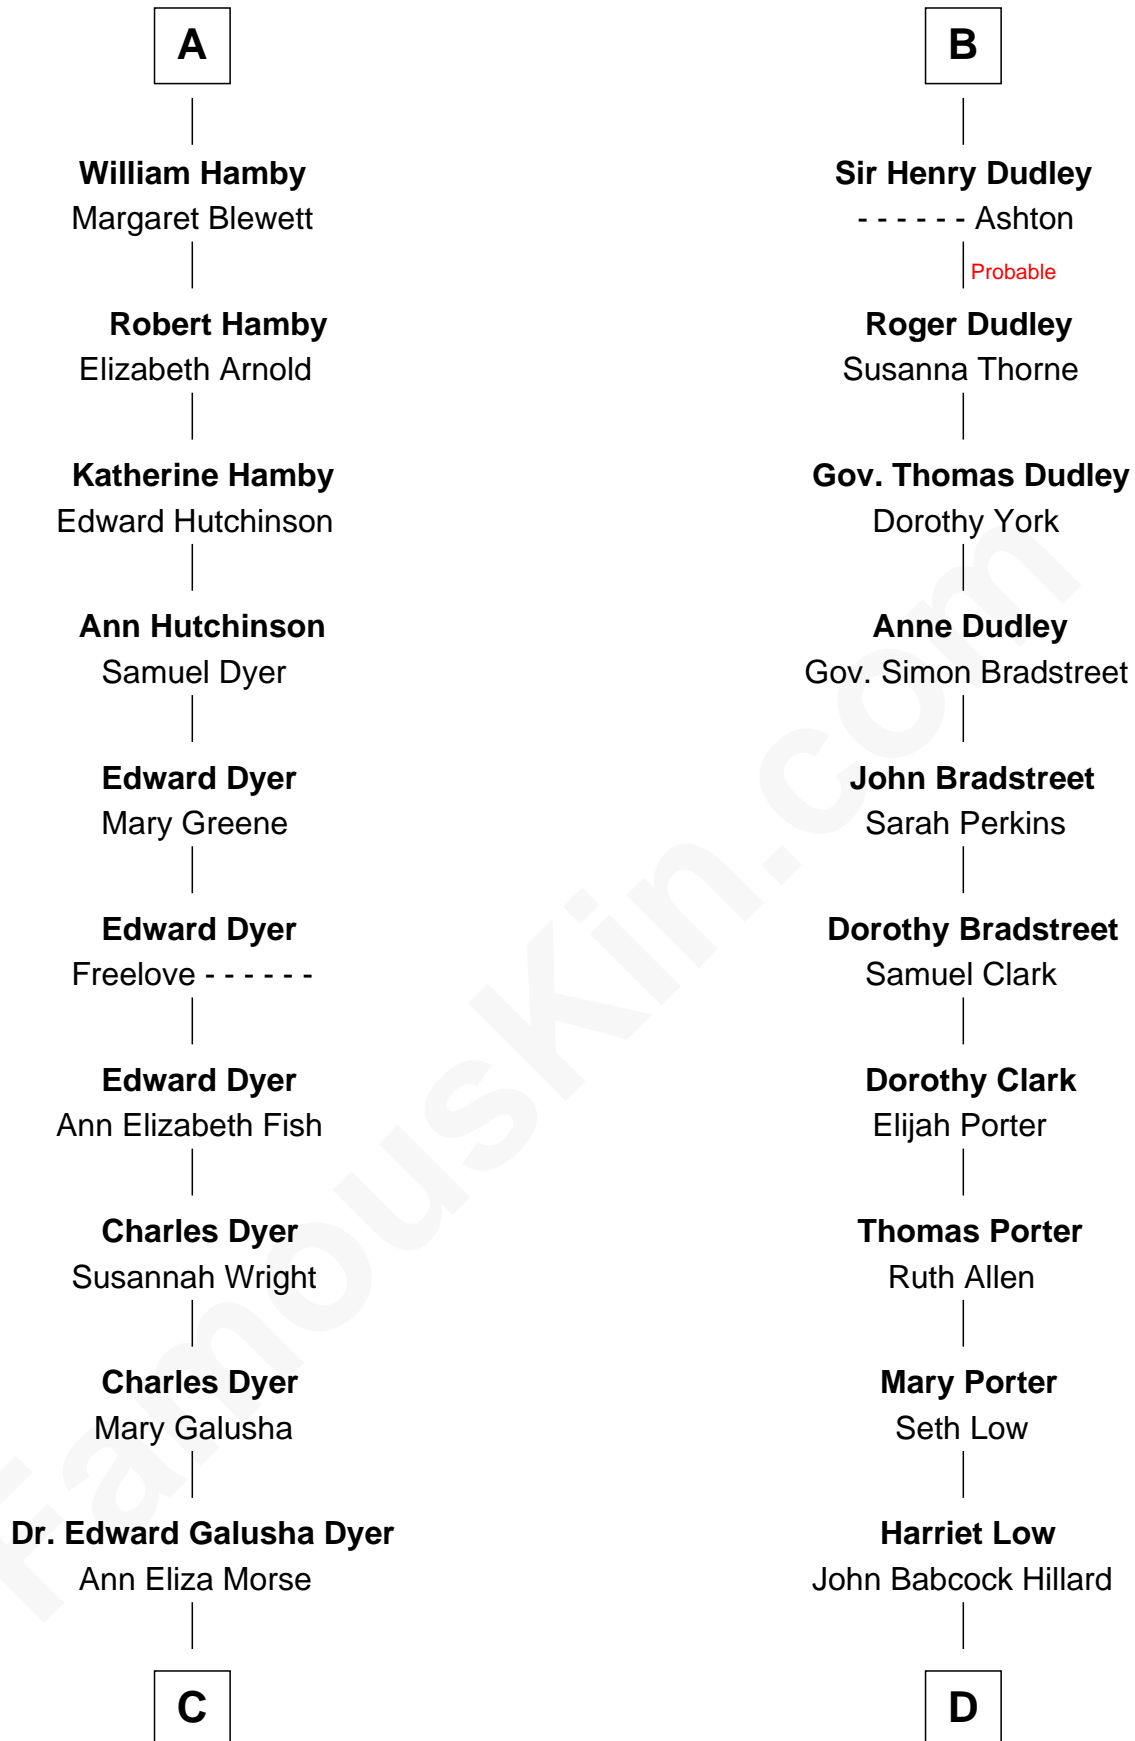

FamousKin.com Relationship Chart of

Andrew Shue

TV Actor

20th cousin 1 time removed of

Bill Weld

68th Governor of Massachusetts

Sir Philip le Despencer

Joan de Cobham

Joyce Tiptoft

Sir Edward Sutton

Cecily Willoughby

Sir John Sutton

Cecily Grey

B

C

Emily Almira Dyer
Alexander Hunter Gunn

Alexander Hunter Gunn
Harriet Grace Brewster Willcox

Mary Brewster Gunn
Adoniram Judson Wells

Anne Brewster Wells
James William Shue

Andrew Shue
TV Actor

D

Harriet Hillard
William Augustus White

Margaret Low White
Francis Minot Weld