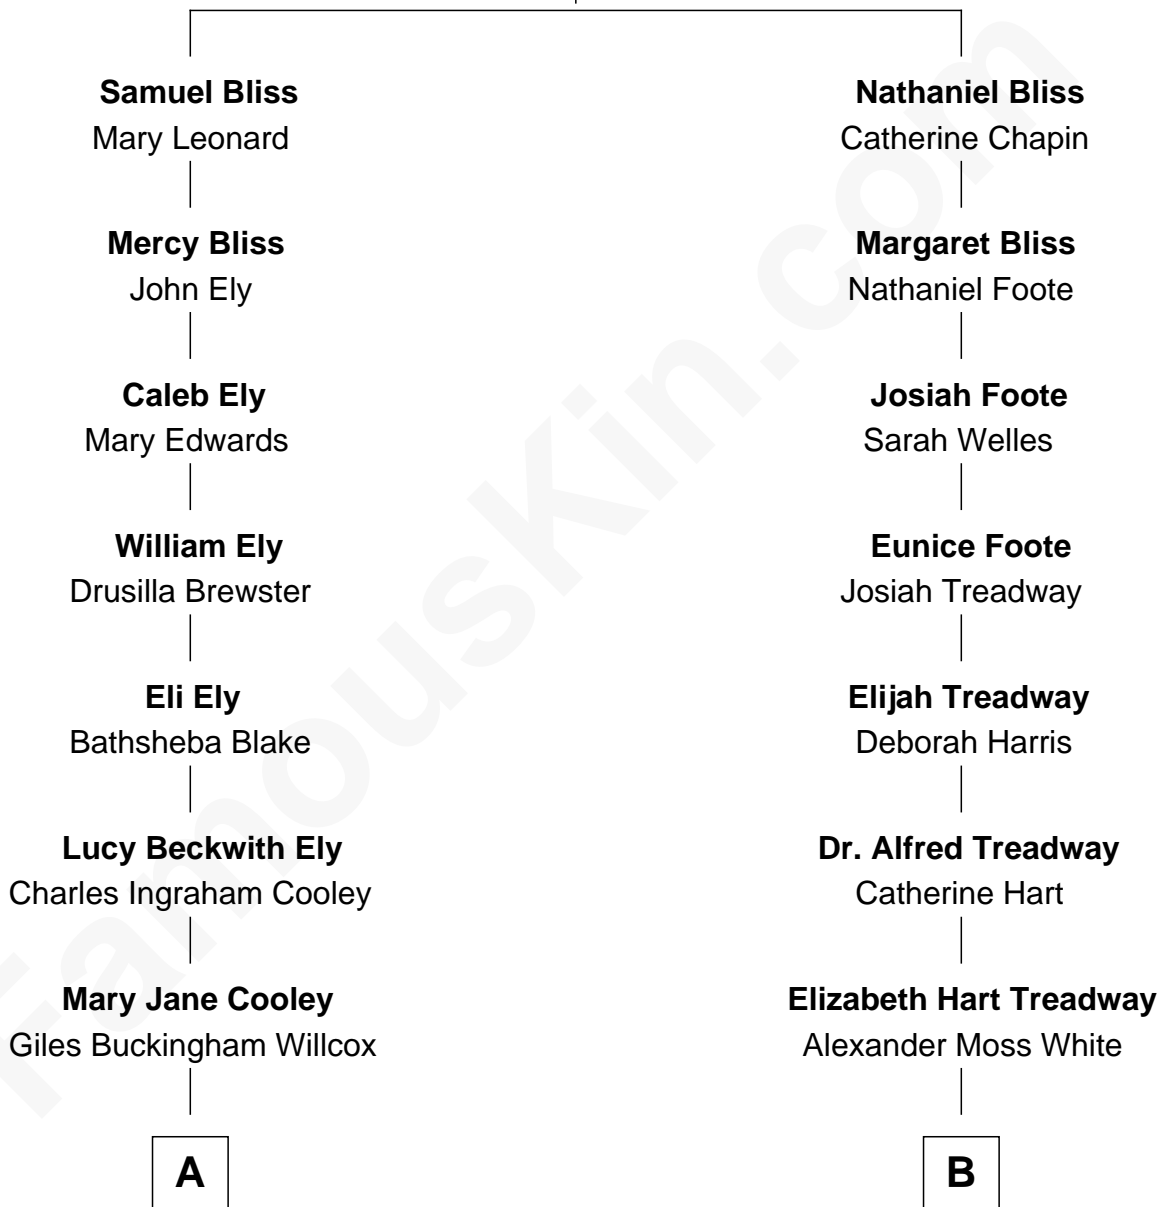

FamousKin.com Relationship Chart of

Andrew Shue

TV Actor

10th cousin of

Bill Weld

68th Governor of Massachusetts

Thomas Bliss
Margaret Hulins

A

Harriet Grace Brewster Willcox

Alexander Hunter Gunn

Mary Brewster Gunn

Adoniram Judson Wells

Anne Brewster Wells

James William Shue

Andrew Shue

TV Actor