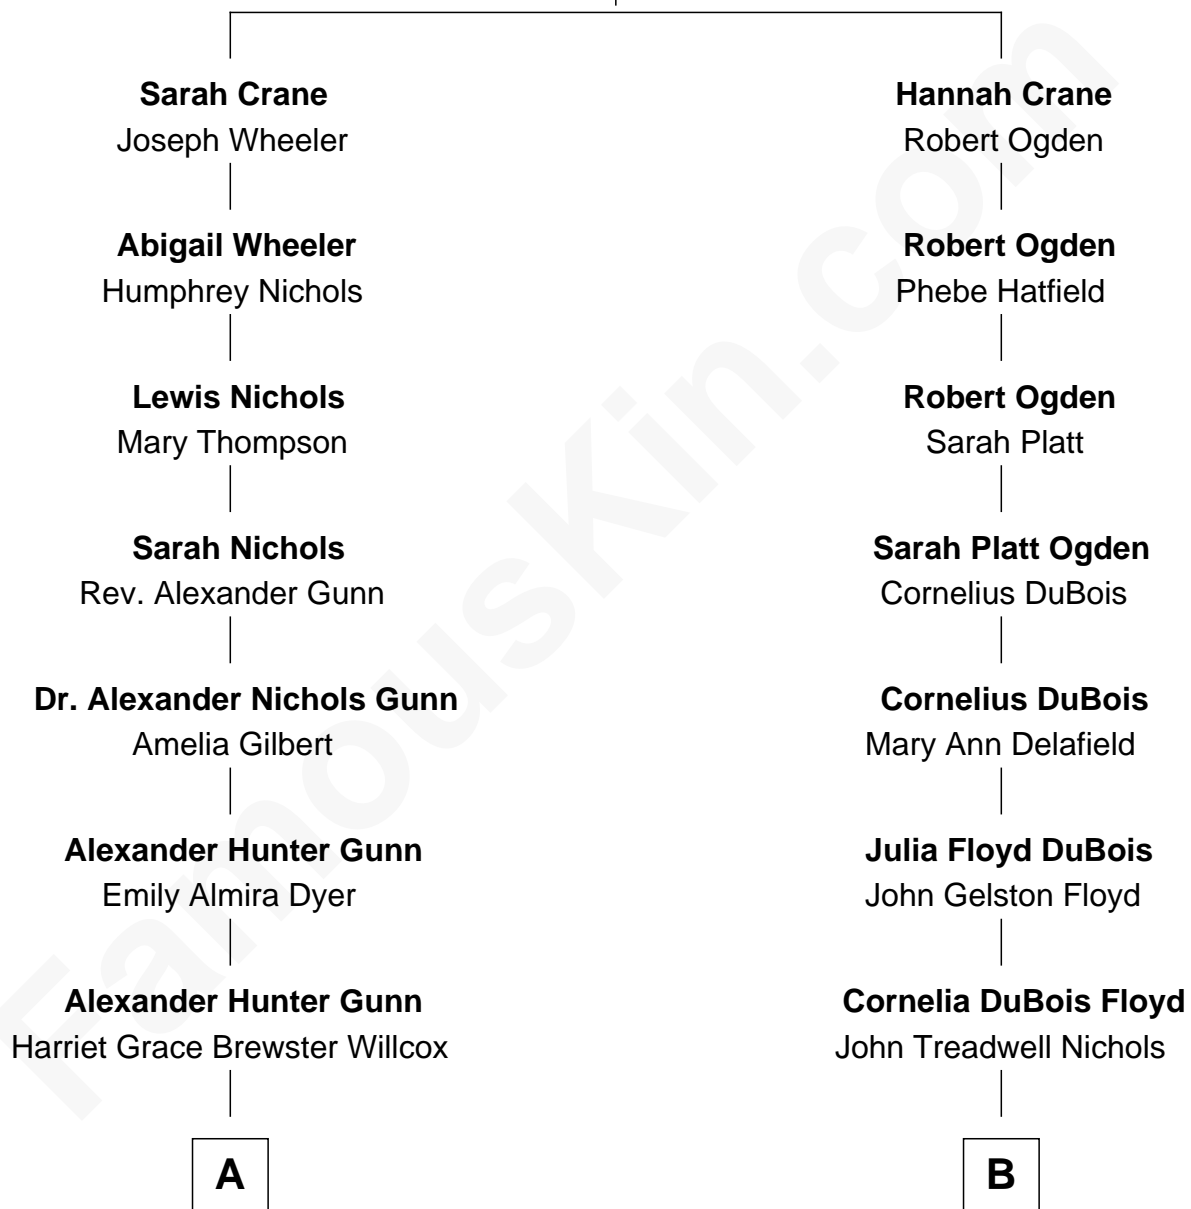

FamousKin.com Relationship Chart of

Andrew Shue

TV Actor

8th cousin 1 time removed of

Bill Weld

68th Governor of Massachusetts

Jasper Crane

Joanna Swain

A

Mary Brewster Gunn
Adoniram Judson Wells

Anne Brewster Wells
James William Shue

Andrew Shue
TV Actor

B

Mary Blake Nichols
David Weld

Bill Weld
68th Governor of Massachusetts

FamousKin.com