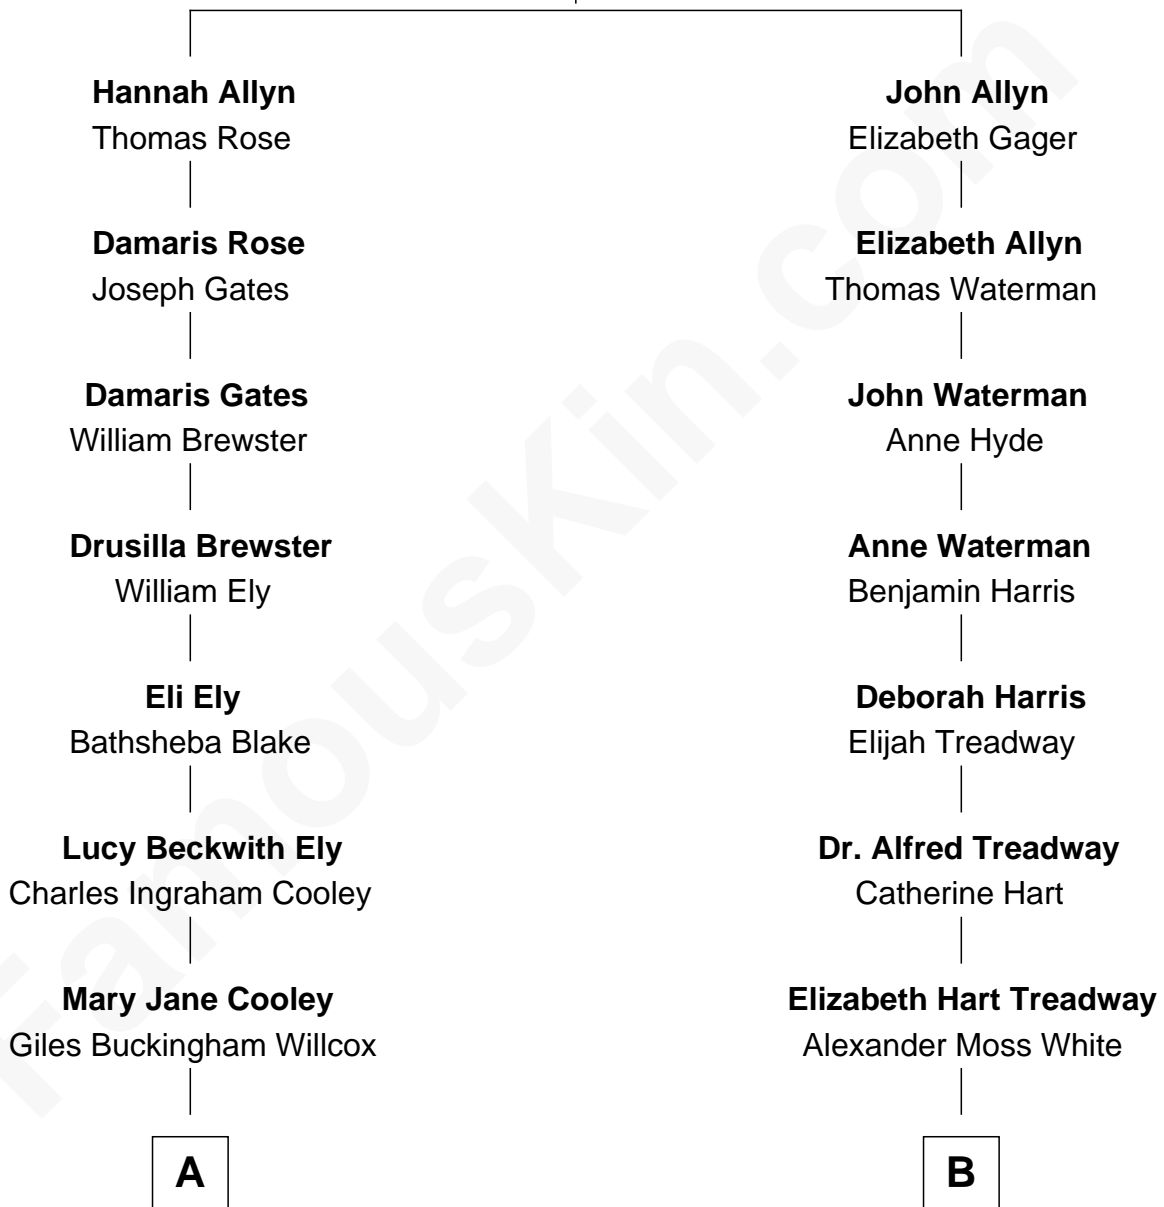

FamousKin.com Relationship Chart of

Andrew Shue

TV Actor

10th cousin of

Bill Weld

68th Governor of Massachusetts

Robert Allyn

Sarah - - - - -

A

Harriet Grace Brewster Willcox

Alexander Hunter Gunn

Mary Brewster Gunn

Adoniram Judson Wells

Anne Brewster Wells

James William Shue

Andrew Shue

TV Actor

B

William Augustus White

Harriet Hillard

Margaret Low White

Francis Minot Weld

David Weld

Mary Blake Nichols