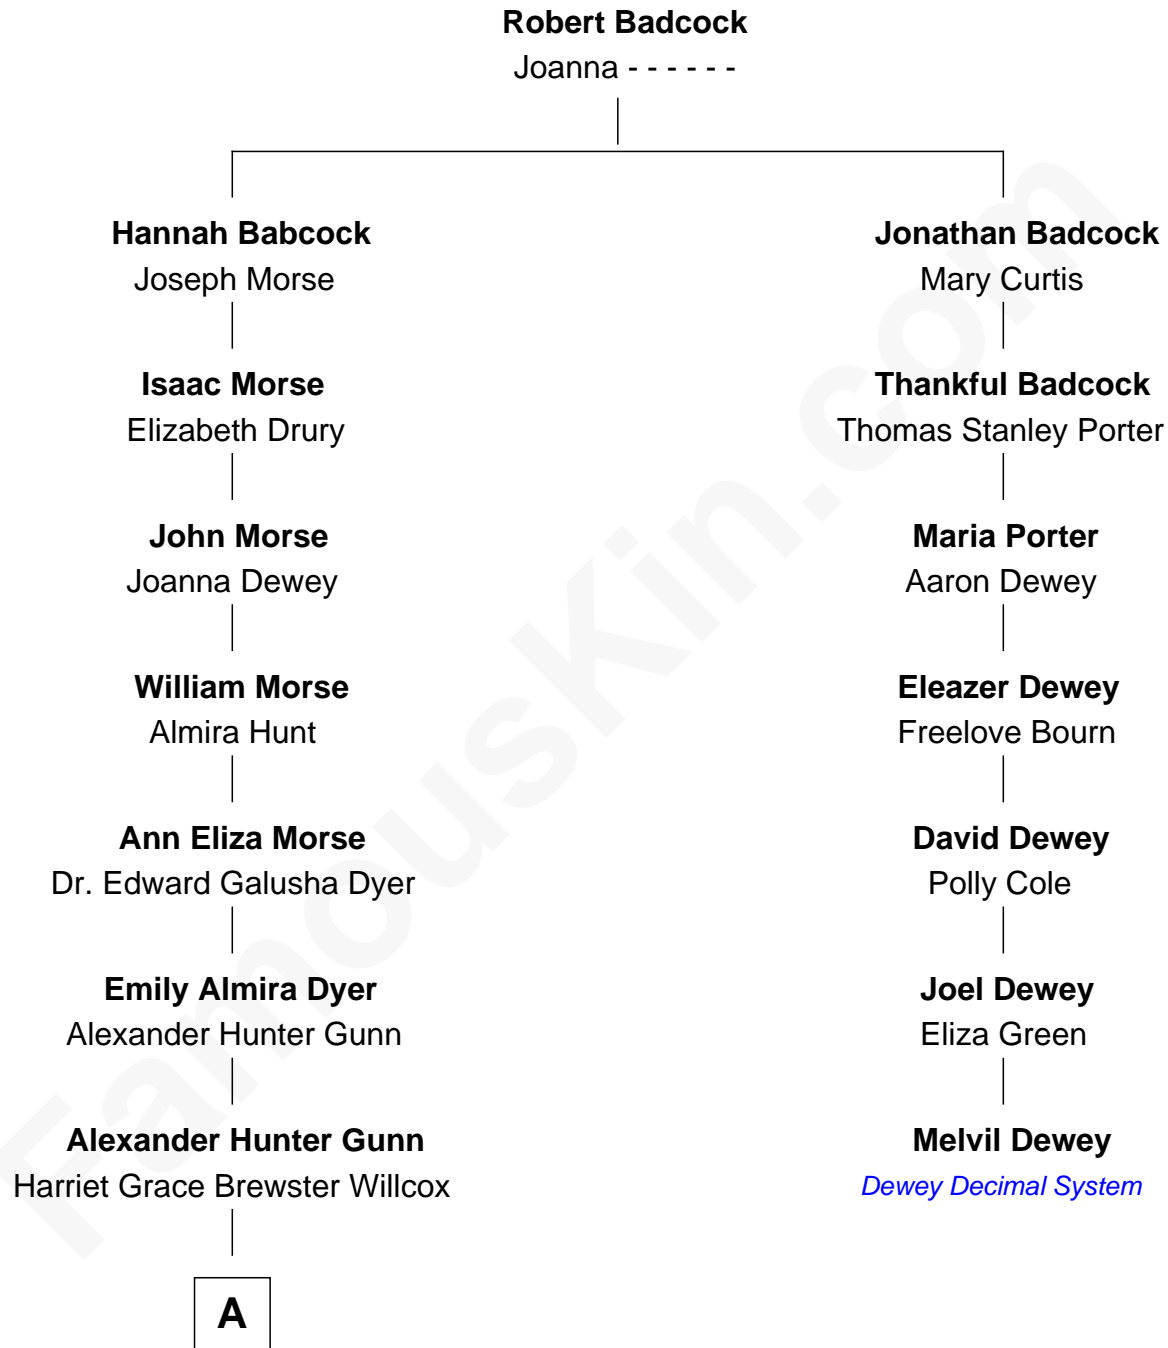

FamousKin.com Relationship Chart of

Andrew Shue

TV Actor

6th cousin 3 times removed of

Melvil Dewey

Inventor of the Dewey Decimal System

A

—
Mary Brewster Gunn
Adoniram Judson Wells

—
Anne Brewster Wells
James William Shue

—
Andrew Shue
TV Actor

FamousKin.com