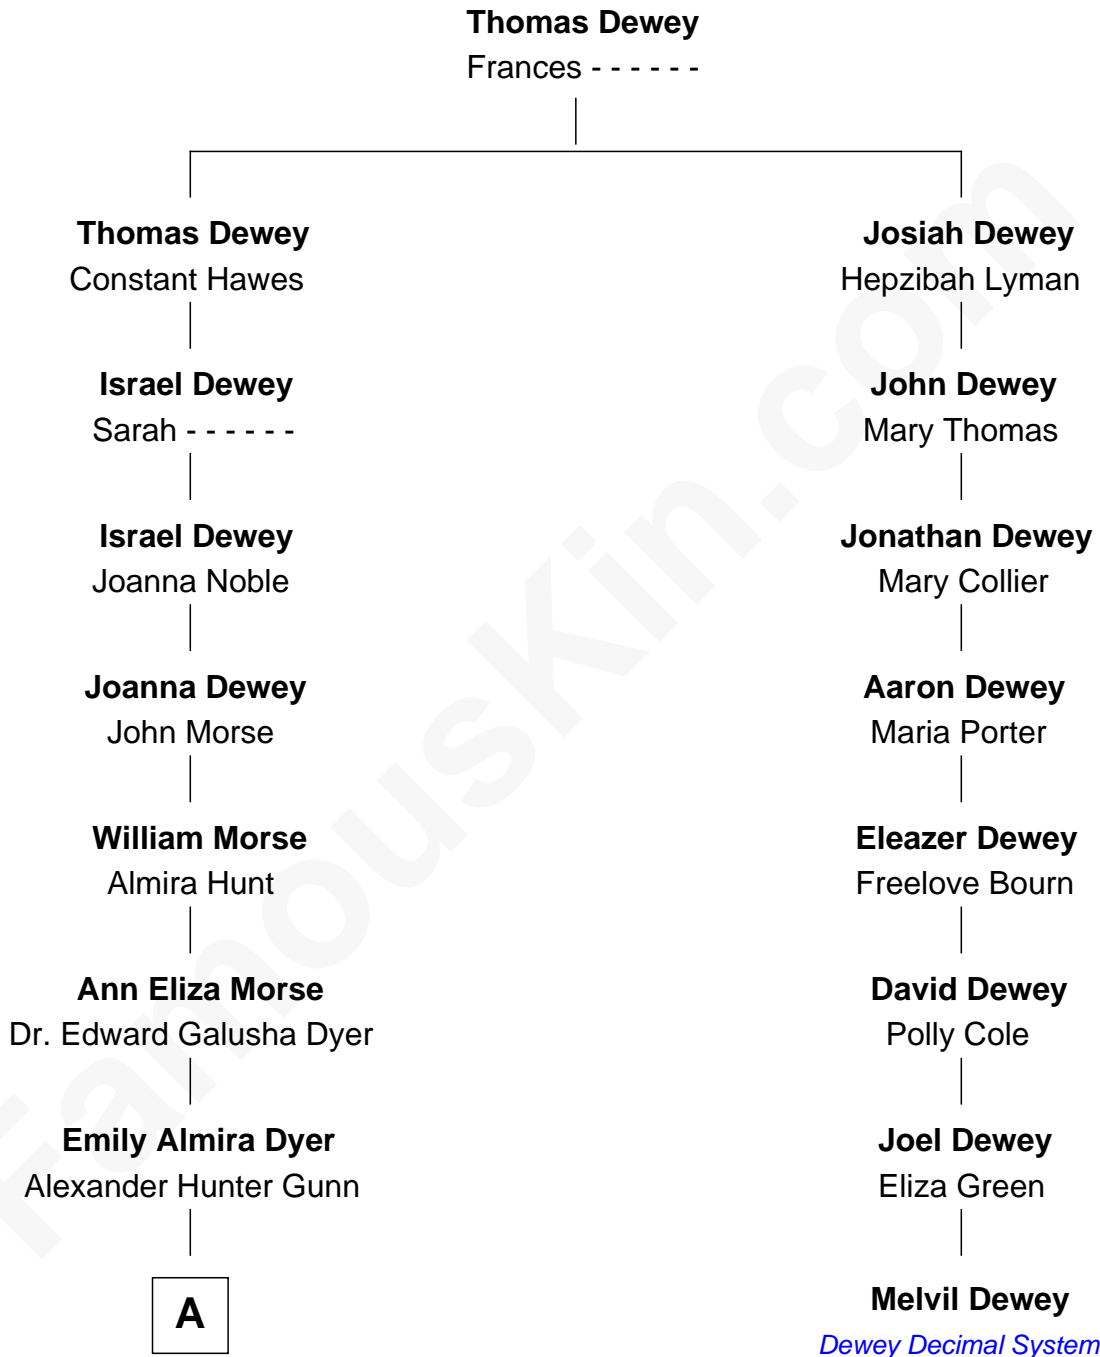

FamousKin.com Relationship Chart of

Andrew Shue

TV Actor

7th cousin 3 times removed of

Melvil Dewey

Inventor of the Dewey Decimal System

A

—
Alexander Hunter Gunn
Harriet Grace Brewster Willcox

—
Mary Brewster Gunn
Adoniram Judson Wells

—
Anne Brewster Wells
James William Shue

—
Andrew Shue
TV Actor

FamousKin.com