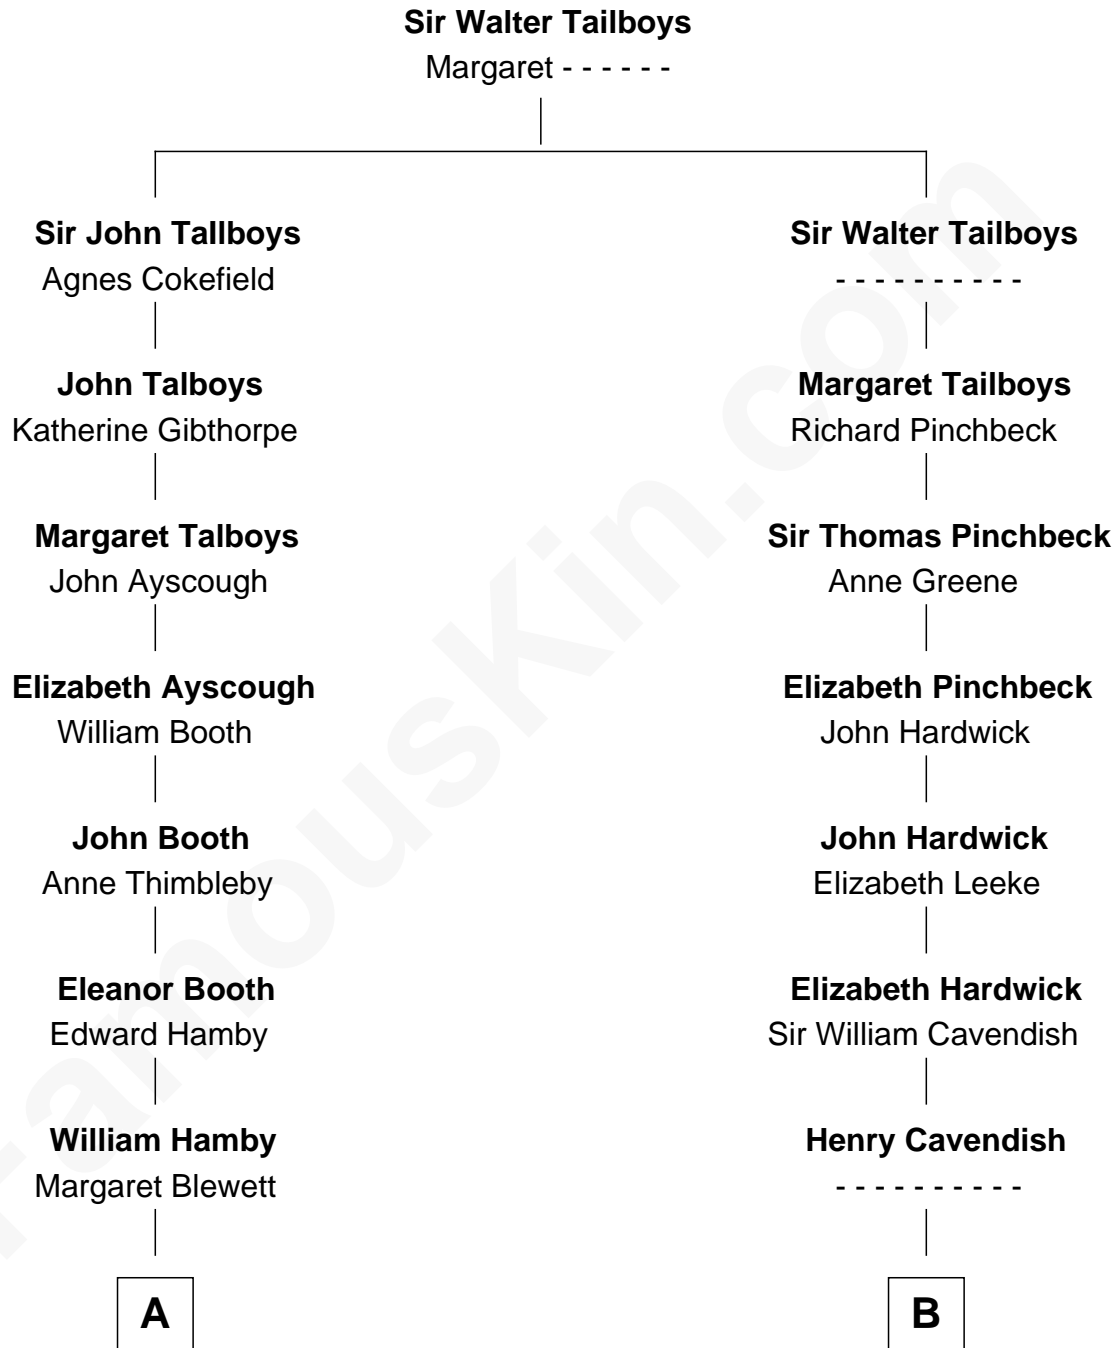

# FamousKin.com Relationship Chart of

**Andrew Shue**

*TV Actor*

12th cousin 8 times removed of

**Charles Carroll**

*Signer of the Declaration of Independence*

**C**

—  
**Alexander Hunter Gunn**  
Harriet Grace Brewster Willcox

—  
**Mary Brewster Gunn**  
Adoniram Judson Wells

—  
**Anne Brewster Wells**  
James William Shue

—  
**Andrew Shue**  
*TV Actor*

FamousKin.com