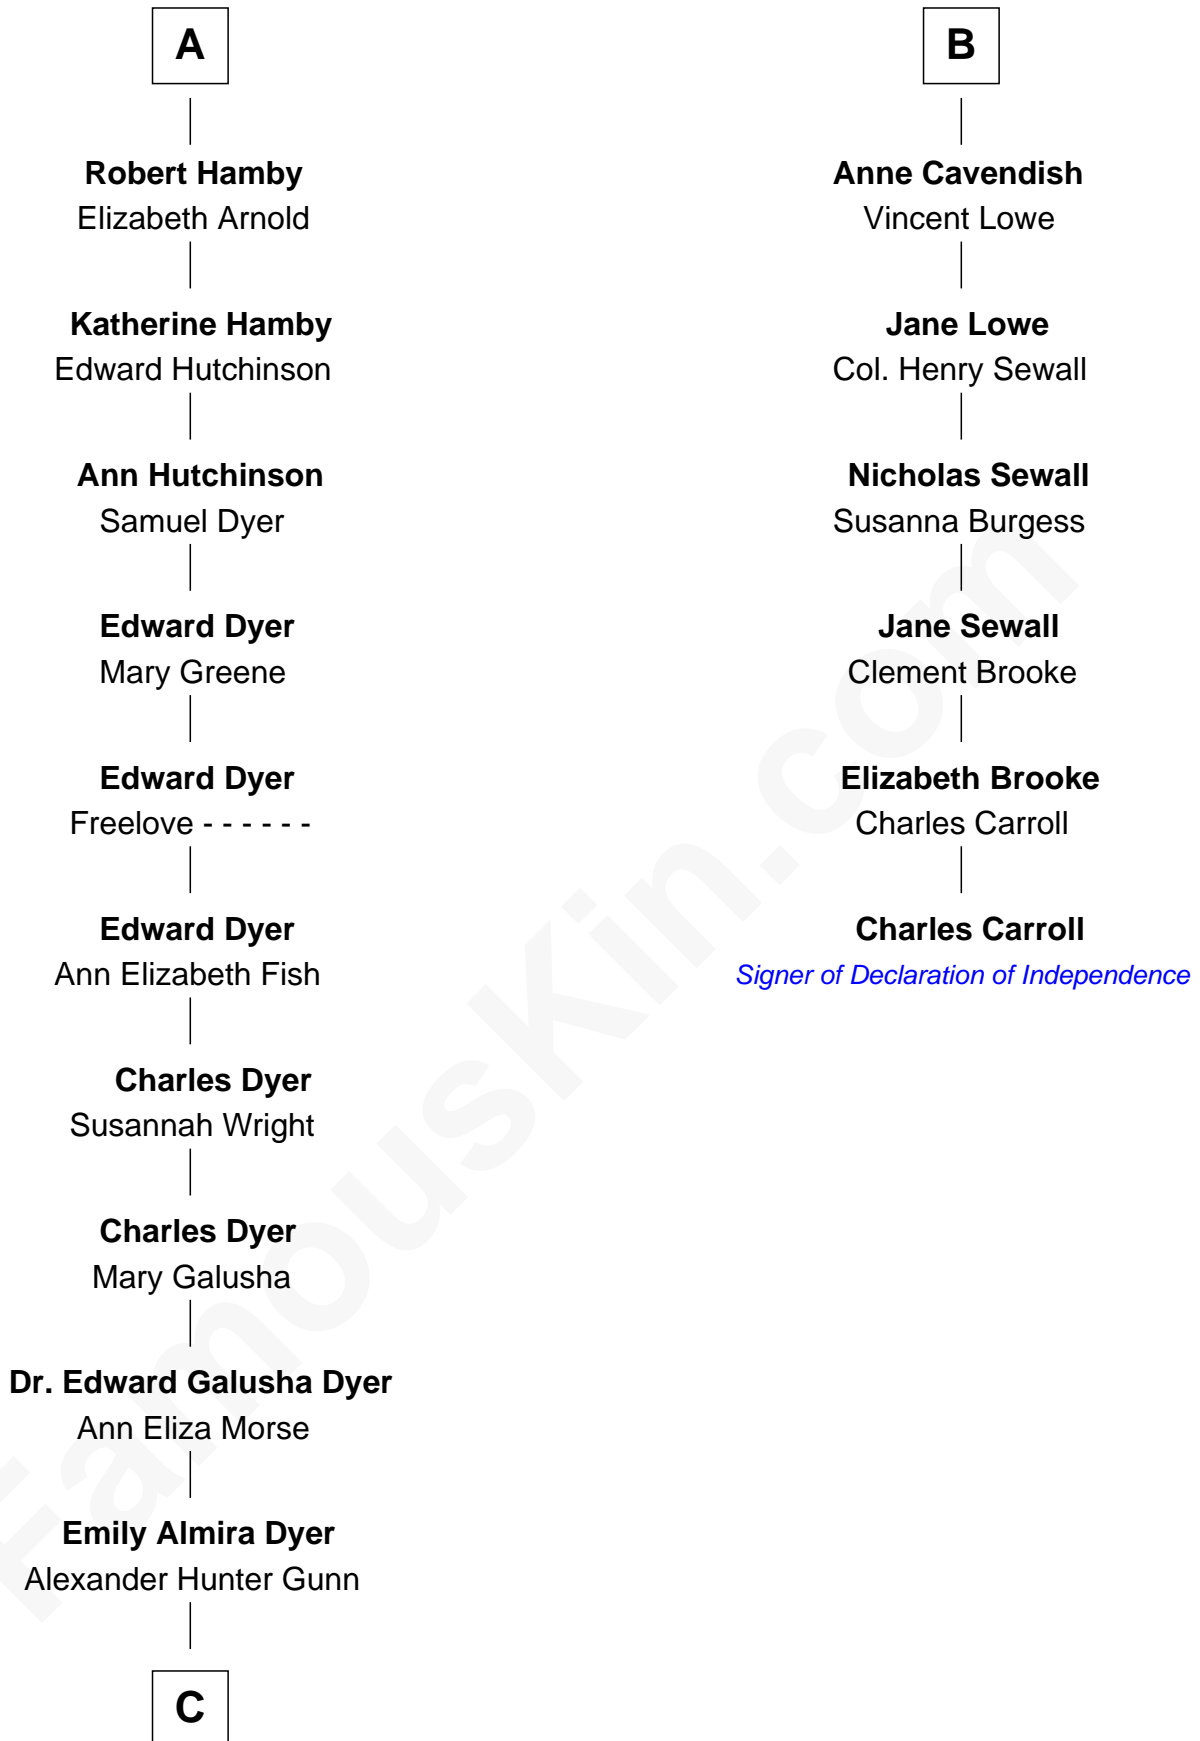

# FamousKin.com Relationship Chart of

**Andrew Shue**

*TV Actor*

12th cousin 8 times removed of

**Charles Carroll**

*Signer of the Declaration of Independence*

**C**

—  
**Alexander Hunter Gunn**  
Harriet Grace Brewster Willcox

—  
**Mary Brewster Gunn**  
Adoniram Judson Wells

—  
**Anne Brewster Wells**  
James William Shue

—  
**Andrew Shue**  
*TV Actor*

FamousKin.com