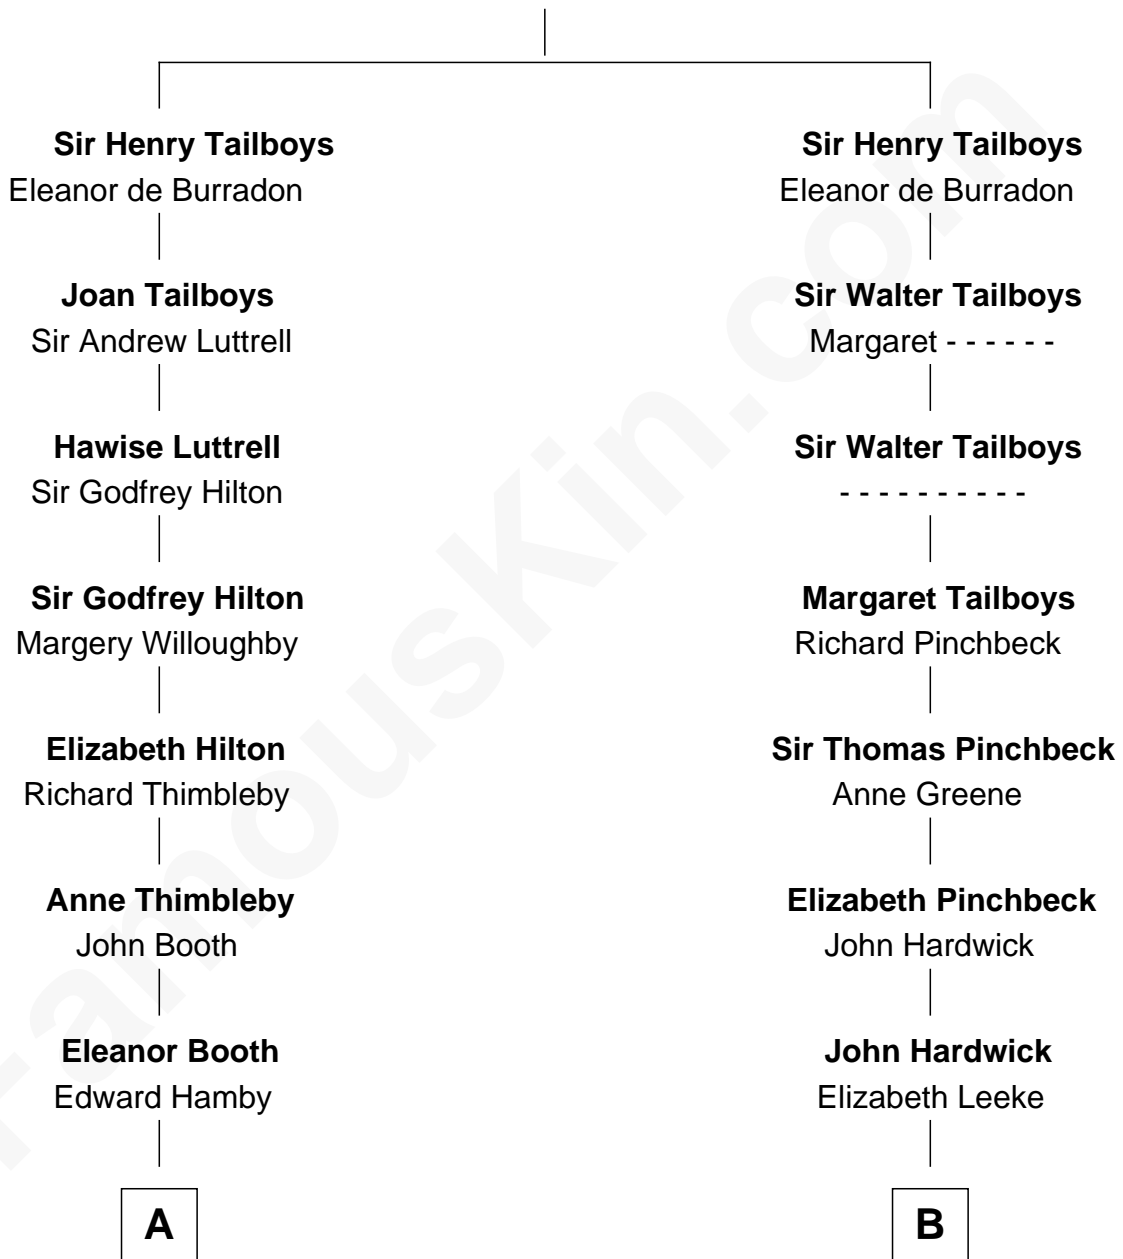

FamousKin.com Relationship Chart of

Andrew Shue

TV Actor

14th cousin 7 times removed of

Charles Carroll

Signer of the Declaration of Independence

William Tailboys

C

Emily Almira Dyer
Alexander Hunter Gunn

Alexander Hunter Gunn
Harriet Grace Brewster Willcox

Mary Brewster Gunn
Adoniram Judson Wells

Anne Brewster Wells
James William Shue

Andrew Shue
TV Actor

FamousKin.com