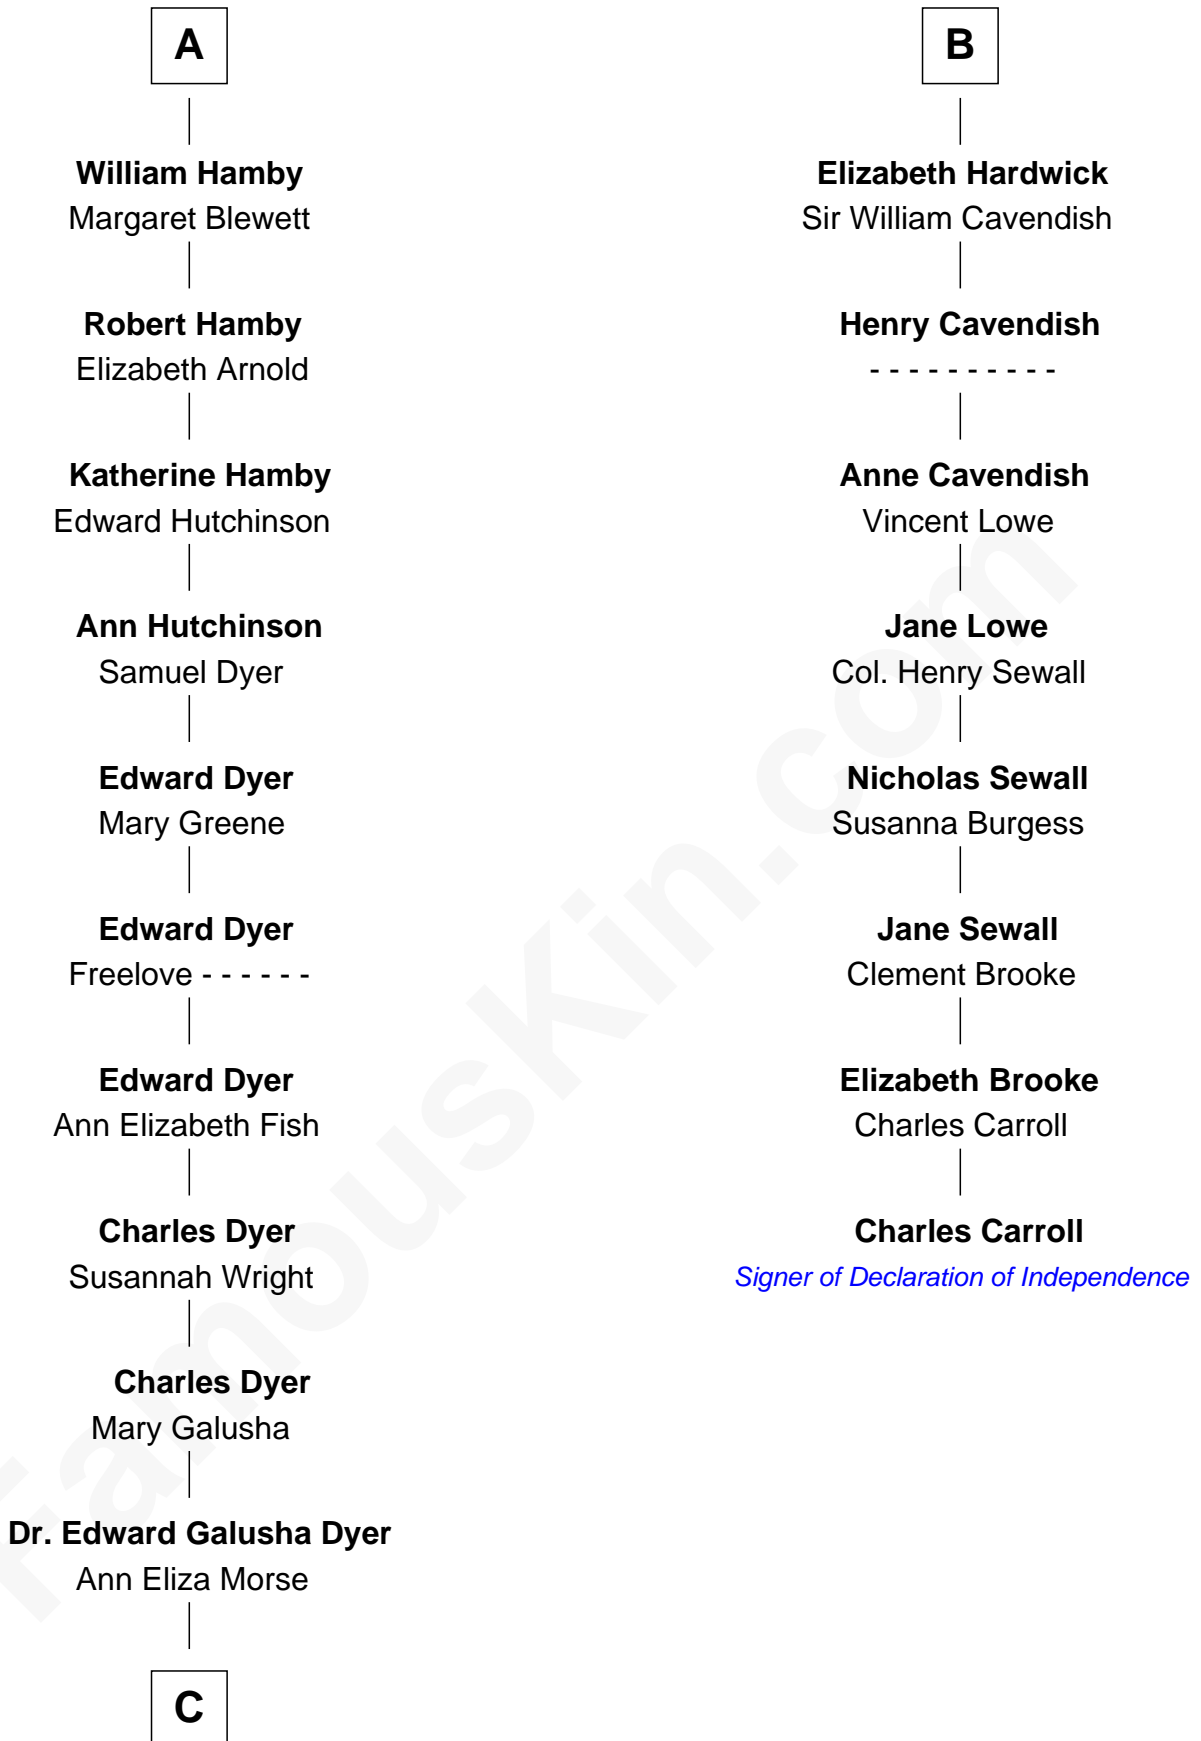

FamousKin.com Relationship Chart of

Andrew Shue

TV Actor

14th cousin 7 times removed of

Charles Carroll

Signer of the Declaration of Independence

William Tailboys

C

Emily Almira Dyer
Alexander Hunter Gunn

Alexander Hunter Gunn
Harriet Grace Brewster Willcox

Mary Brewster Gunn
Adoniram Judson Wells

Anne Brewster Wells
James William Shue

Andrew Shue
TV Actor

FamousKin.com