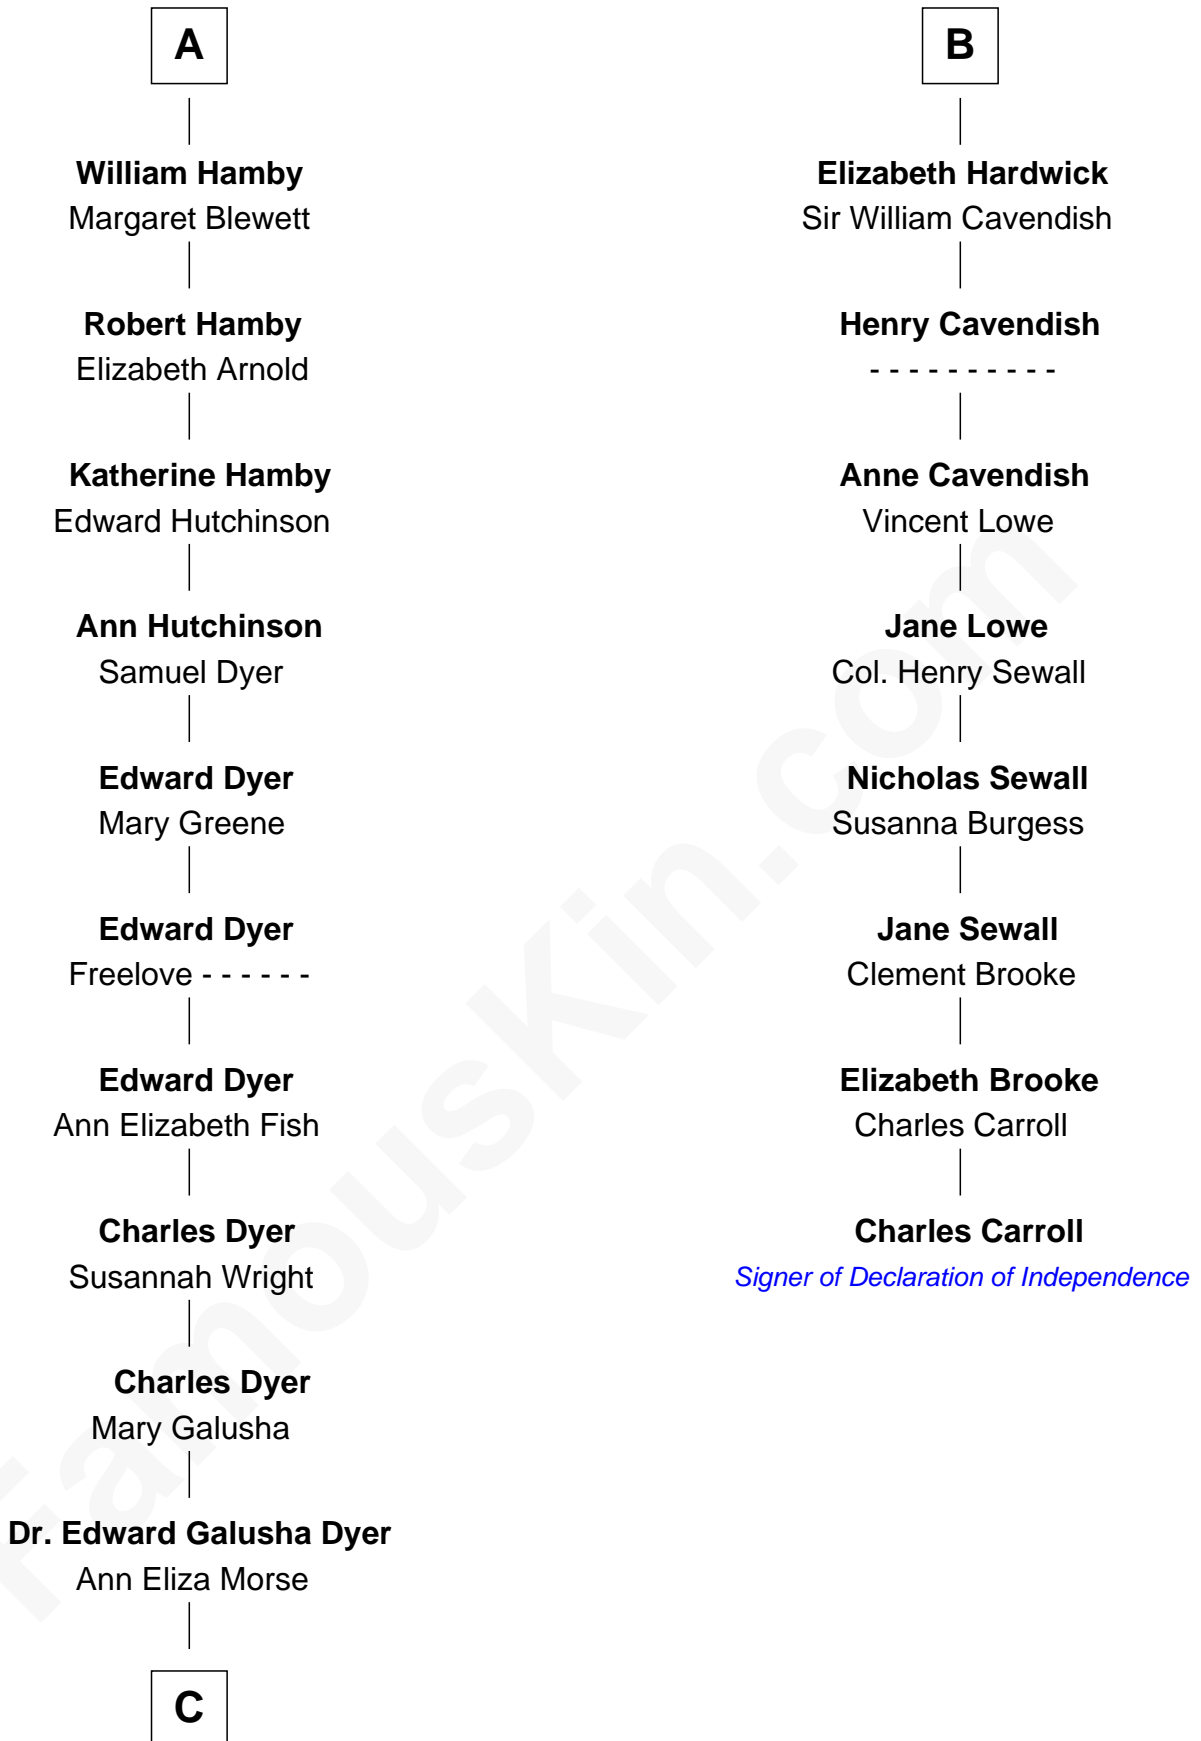

FamousKin.com
Relationship Chart of
Andrew Shue
TV Actor

14th cousin 7 times removed of

Charles Carroll
Signer of the Declaration of Independence

C

—
Emily Almira Dyer
Alexander Hunter Gunn

—
Alexander Hunter Gunn
Harriet Grace Brewster Willcox

—
Mary Brewster Gunn
Adoniram Judson Wells

—
Anne Brewster Wells
James William Shue

—
Andrew Shue
TV Actor

FamousKin.com