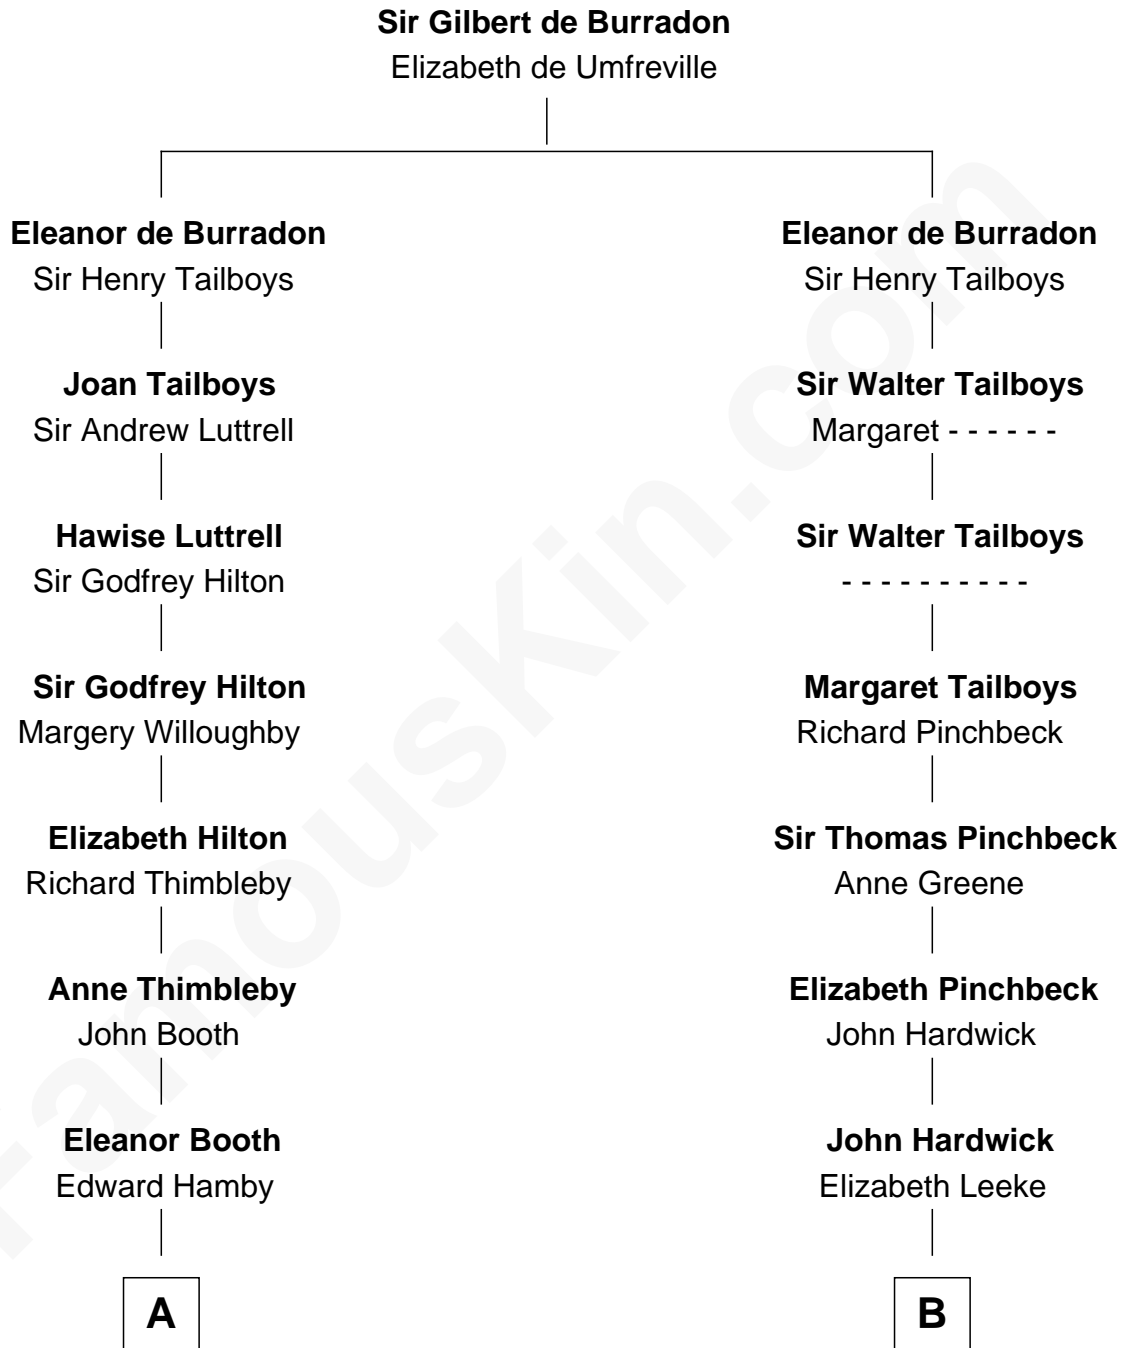

FamousKin.com
Relationship Chart of
Andrew Shue
TV Actor

14th cousin 7 times removed of

Charles Carroll
Signer of the Declaration of Independence

C

—
Emily Almira Dyer
Alexander Hunter Gunn

—
Alexander Hunter Gunn
Harriet Grace Brewster Willcox

—
Mary Brewster Gunn
Adoniram Judson Wells

—
Anne Brewster Wells
James William Shue

—
Andrew Shue
TV Actor

FamousKin.com