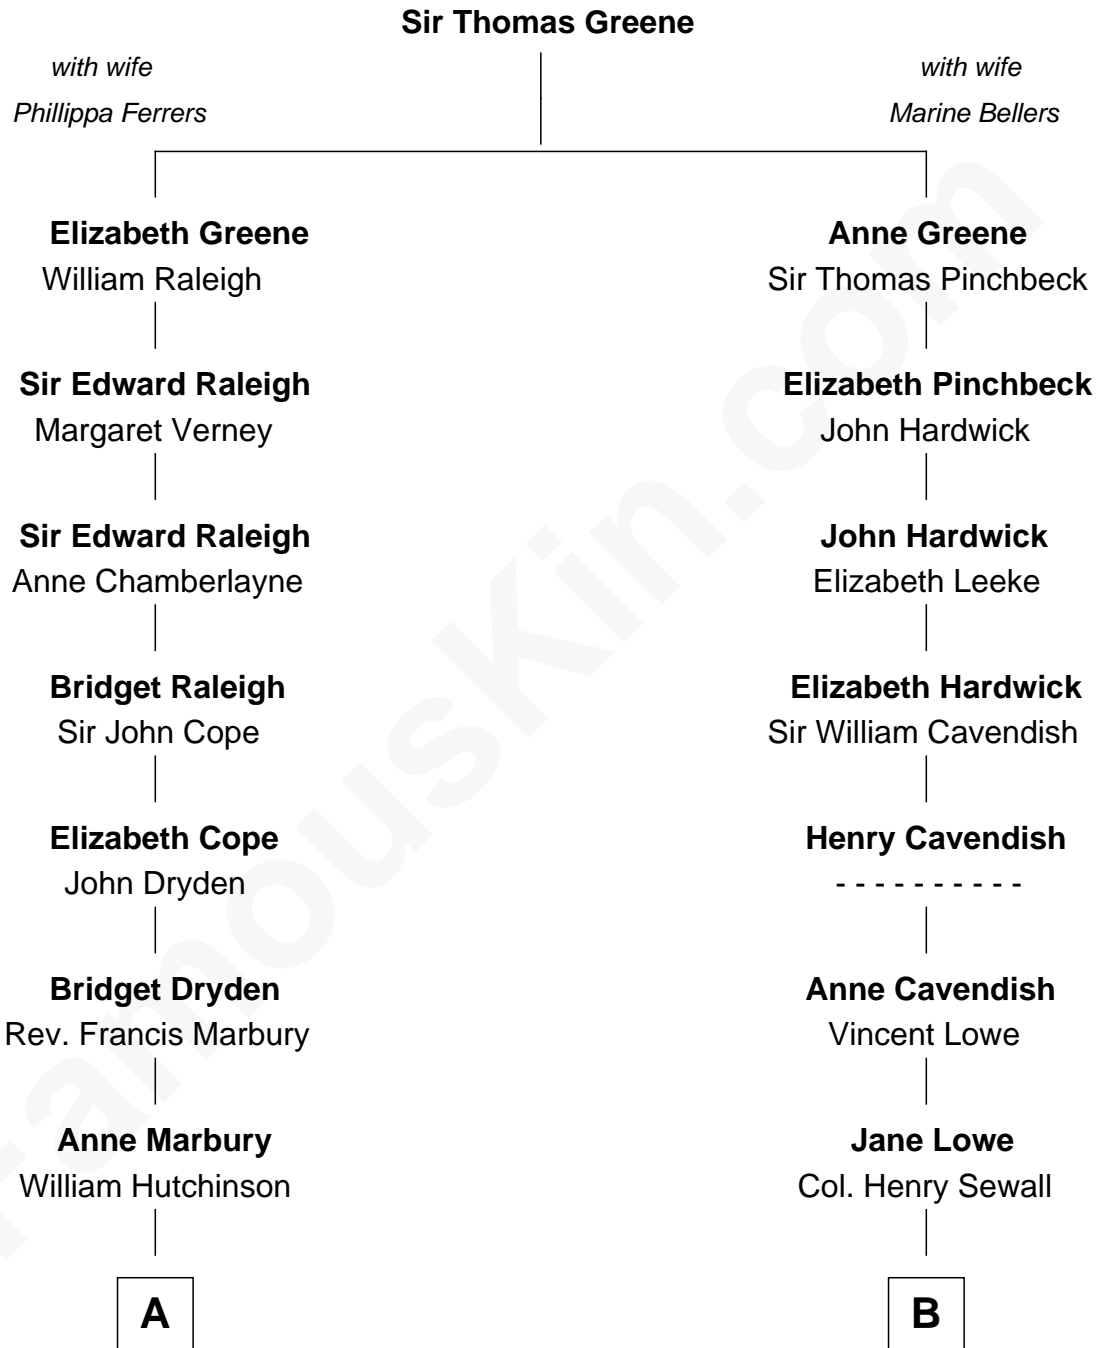

FamousKin.com
Relationship Chart of
Andrew Shue
TV Actor

10th cousin 9 times removed of

Charles Carroll
Signer of the Declaration of Independence

C

—
Mary Brewster Gunn
Adoniram Judson Wells

—
Anne Brewster Wells
James William Shue

—
Andrew Shue
TV Actor

FamousKin.com