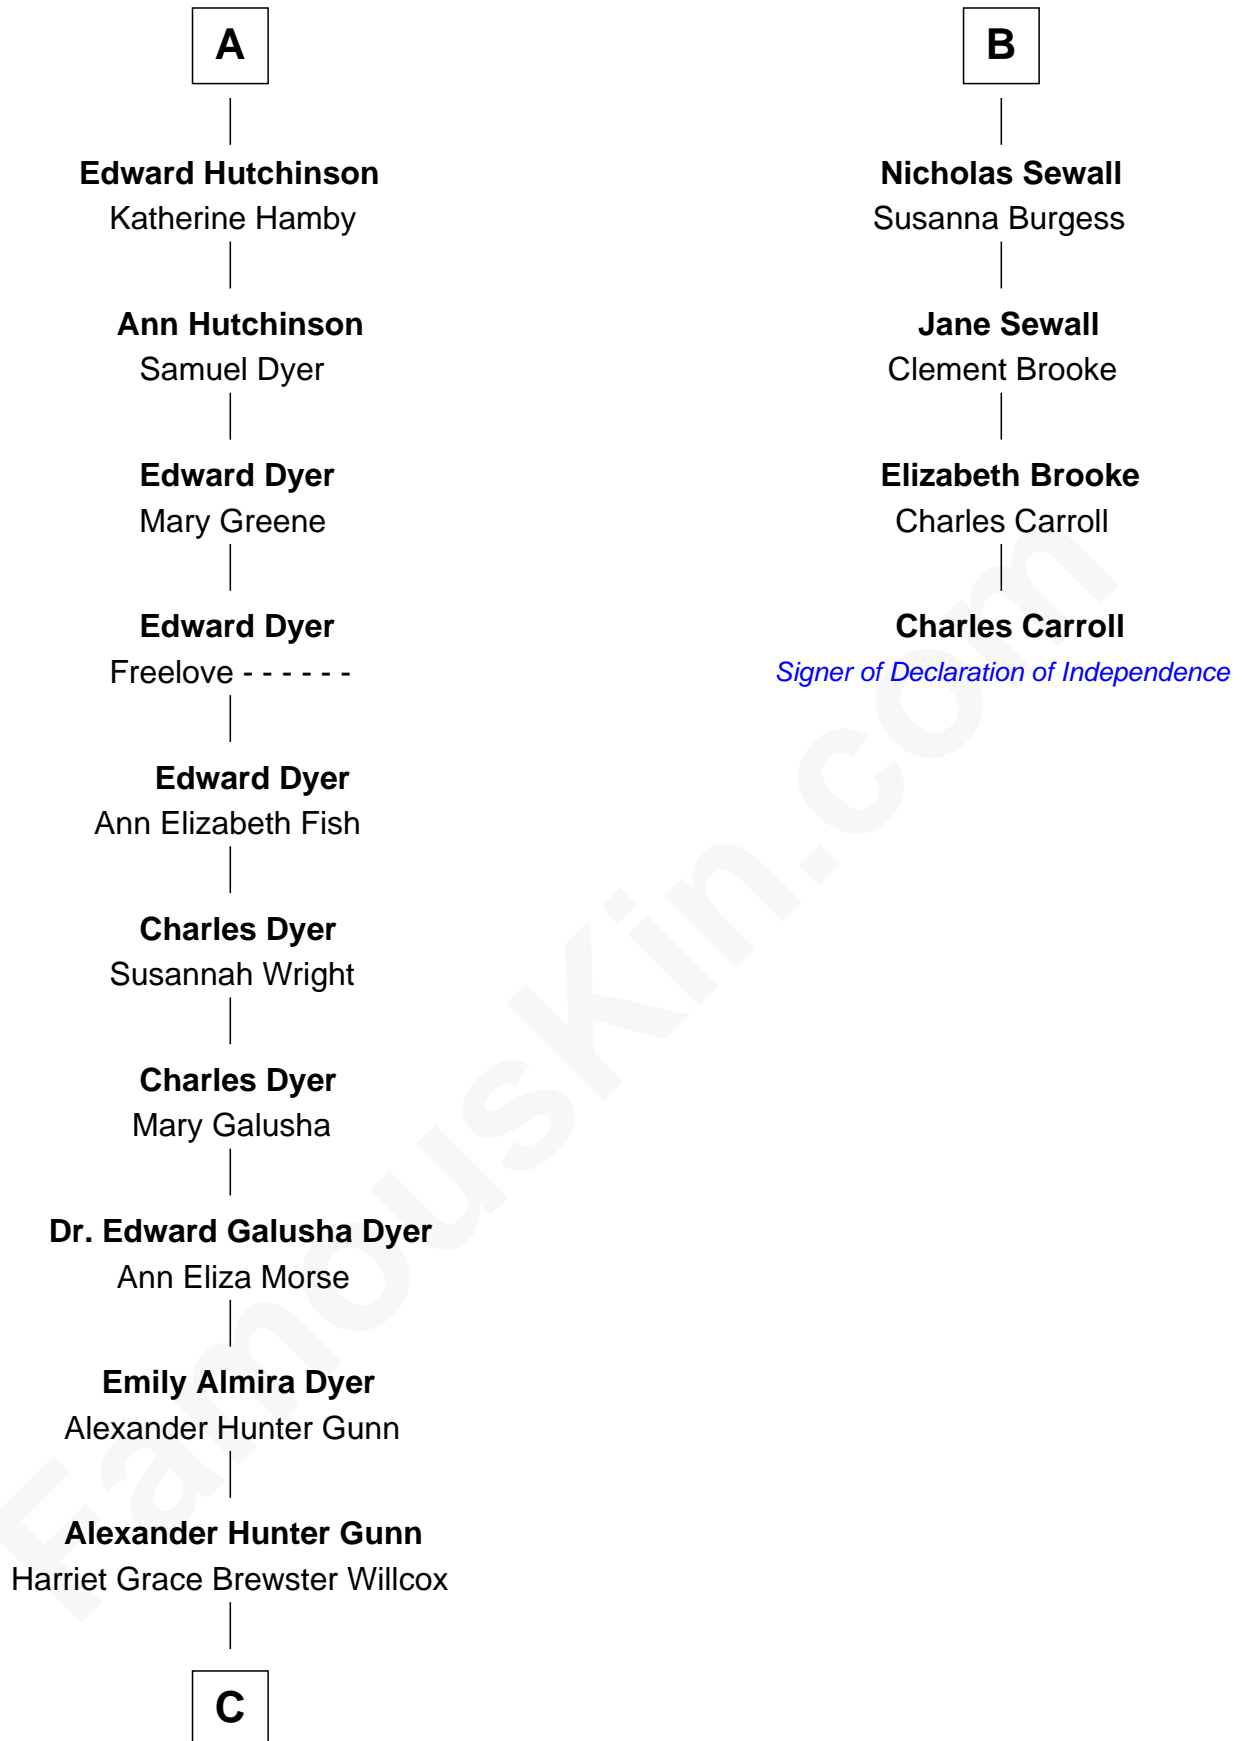

FamousKin.com
Relationship Chart of
Andrew Shue
TV Actor

10th cousin 9 times removed of

Charles Carroll
Signer of the Declaration of Independence

C

—
Mary Brewster Gunn
Adoniram Judson Wells

—
Anne Brewster Wells
James William Shue

—
Andrew Shue
TV Actor

FamousKin.com