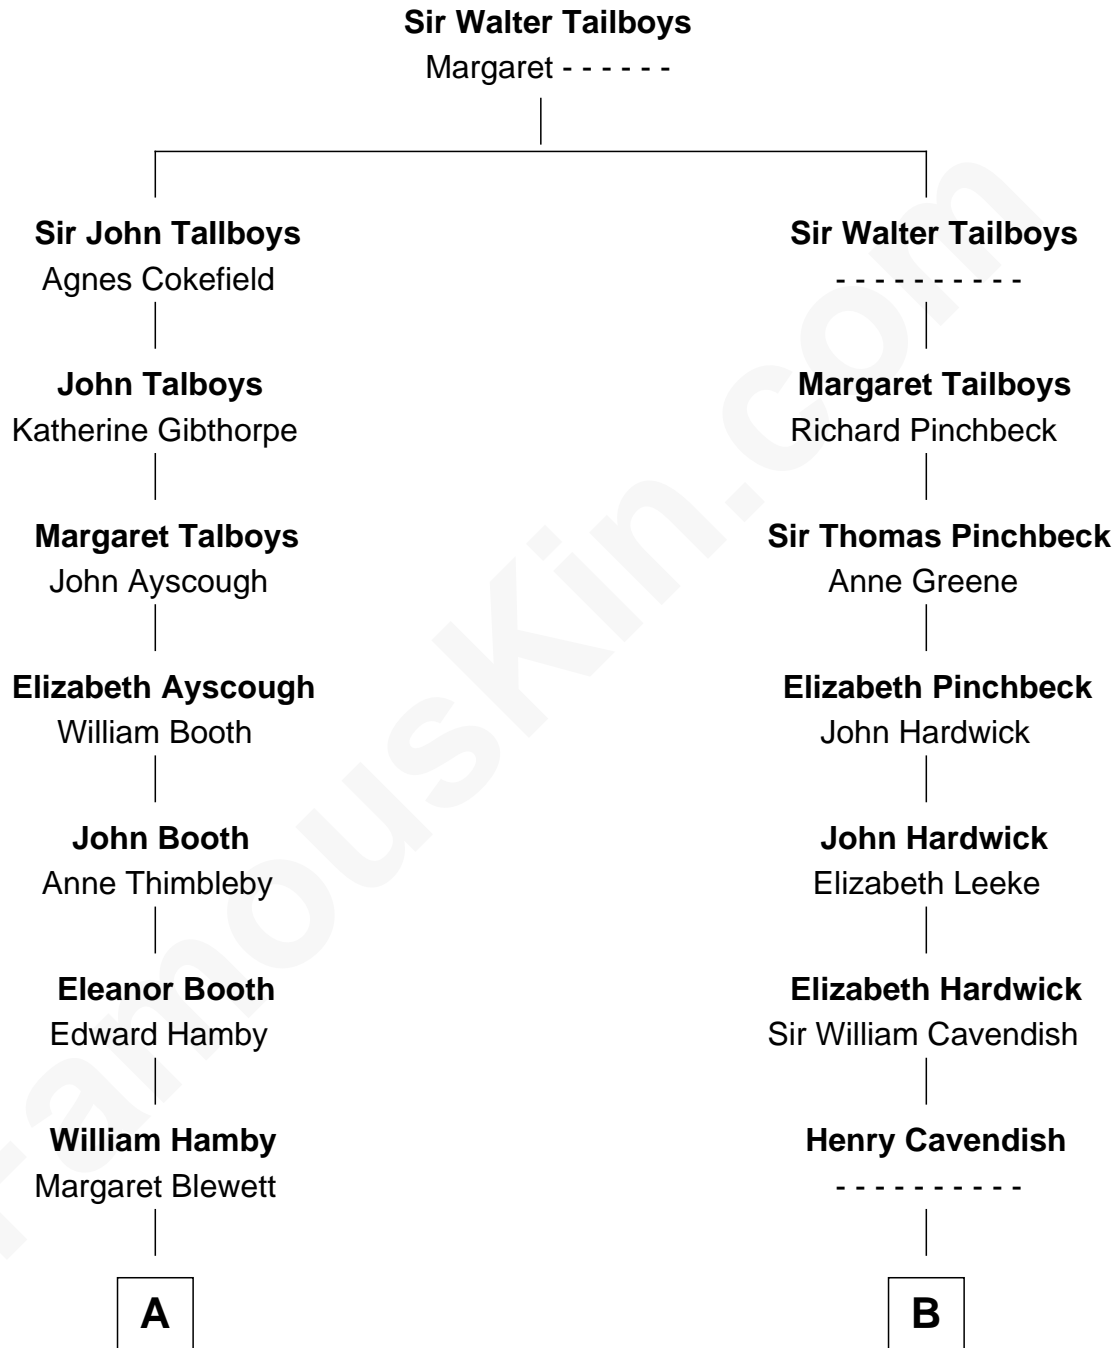

FamousKin.com Relationship Chart of

Andrew Shue

TV Actor

12th cousin 8 times removed of

Daniel Carroll

Signer of the U.S. Constitution

C

—
Alexander Hunter Gunn
Harriet Grace Brewster Willcox

—
Mary Brewster Gunn
Adoniram Judson Wells

—
Anne Brewster Wells
James William Shue

—
Andrew Shue
TV Actor

FamousKin.com