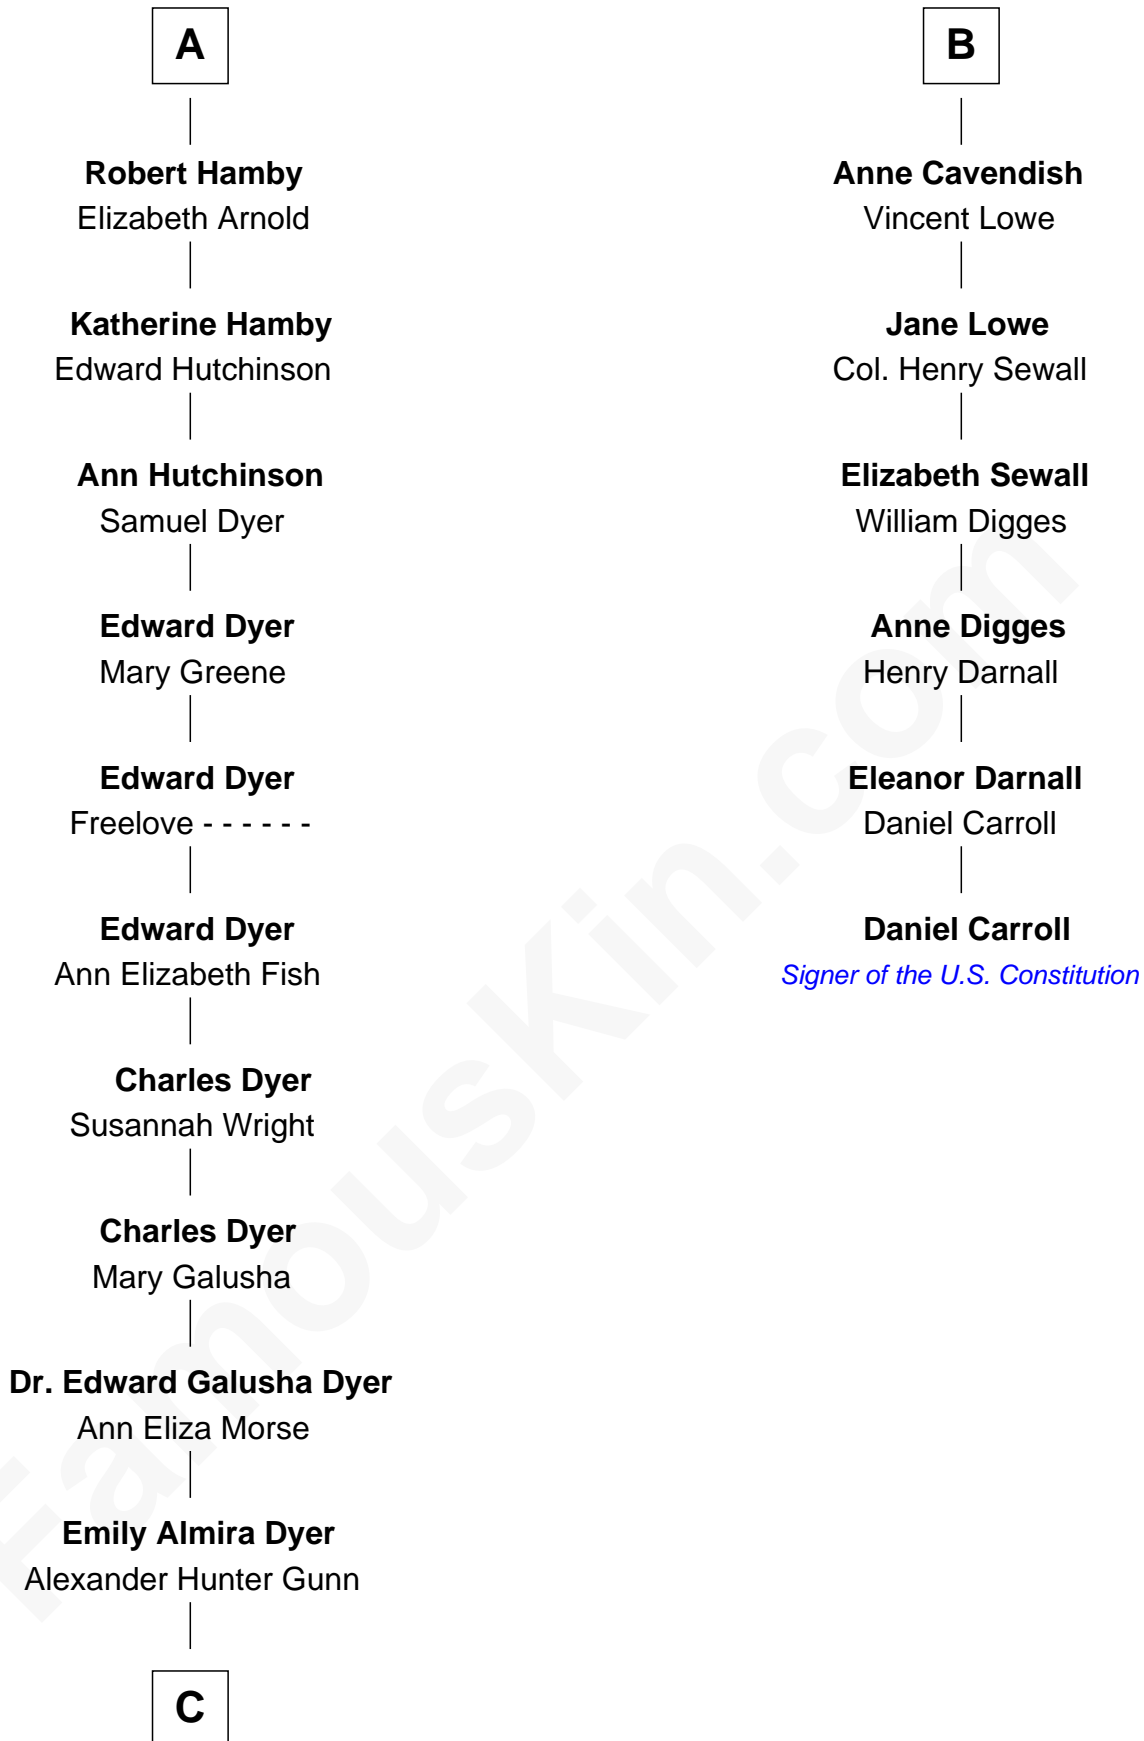

FamousKin.com Relationship Chart of

Andrew Shue

TV Actor

12th cousin 8 times removed of

Daniel Carroll

Signer of the U.S. Constitution

C

—
Alexander Hunter Gunn
Harriet Grace Brewster Willcox

—
Mary Brewster Gunn
Adoniram Judson Wells

—
Anne Brewster Wells
James William Shue

—
Andrew Shue
TV Actor

FamousKin.com