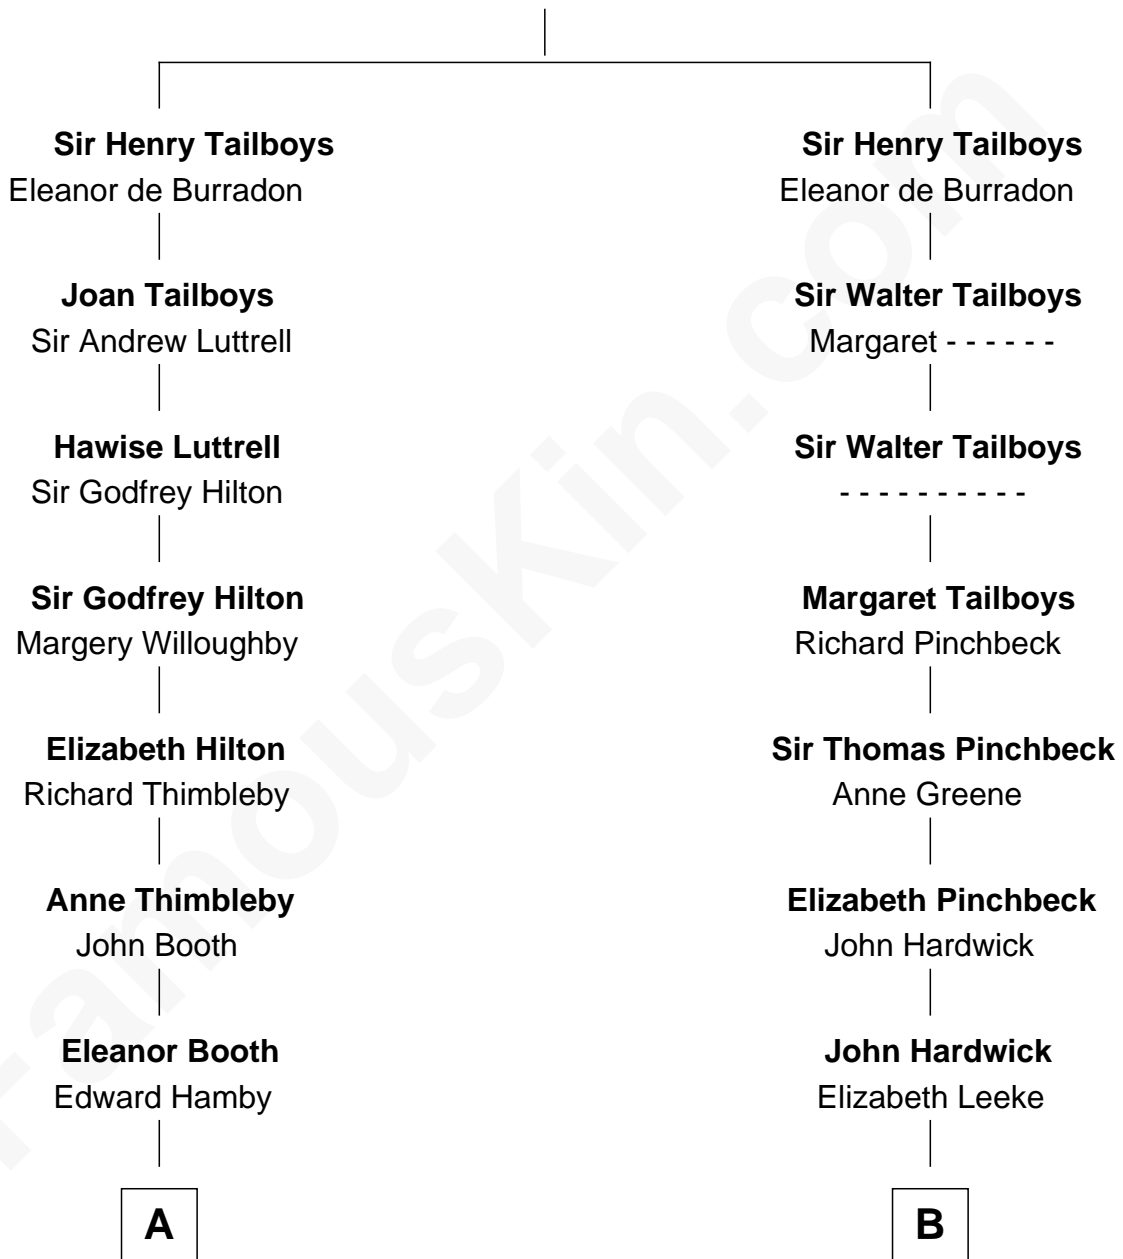

FamousKin.com Relationship Chart of

Andrew Shue

TV Actor

14th cousin 7 times removed of

Daniel Carroll

Signer of the U.S. Constitution

William Tailboys

C

Emily Almira Dyer
Alexander Hunter Gunn

Alexander Hunter Gunn
Harriet Grace Brewster Willcox

Mary Brewster Gunn
Adoniram Judson Wells

Anne Brewster Wells
James William Shue

Andrew Shue
TV Actor

FamousKin.com