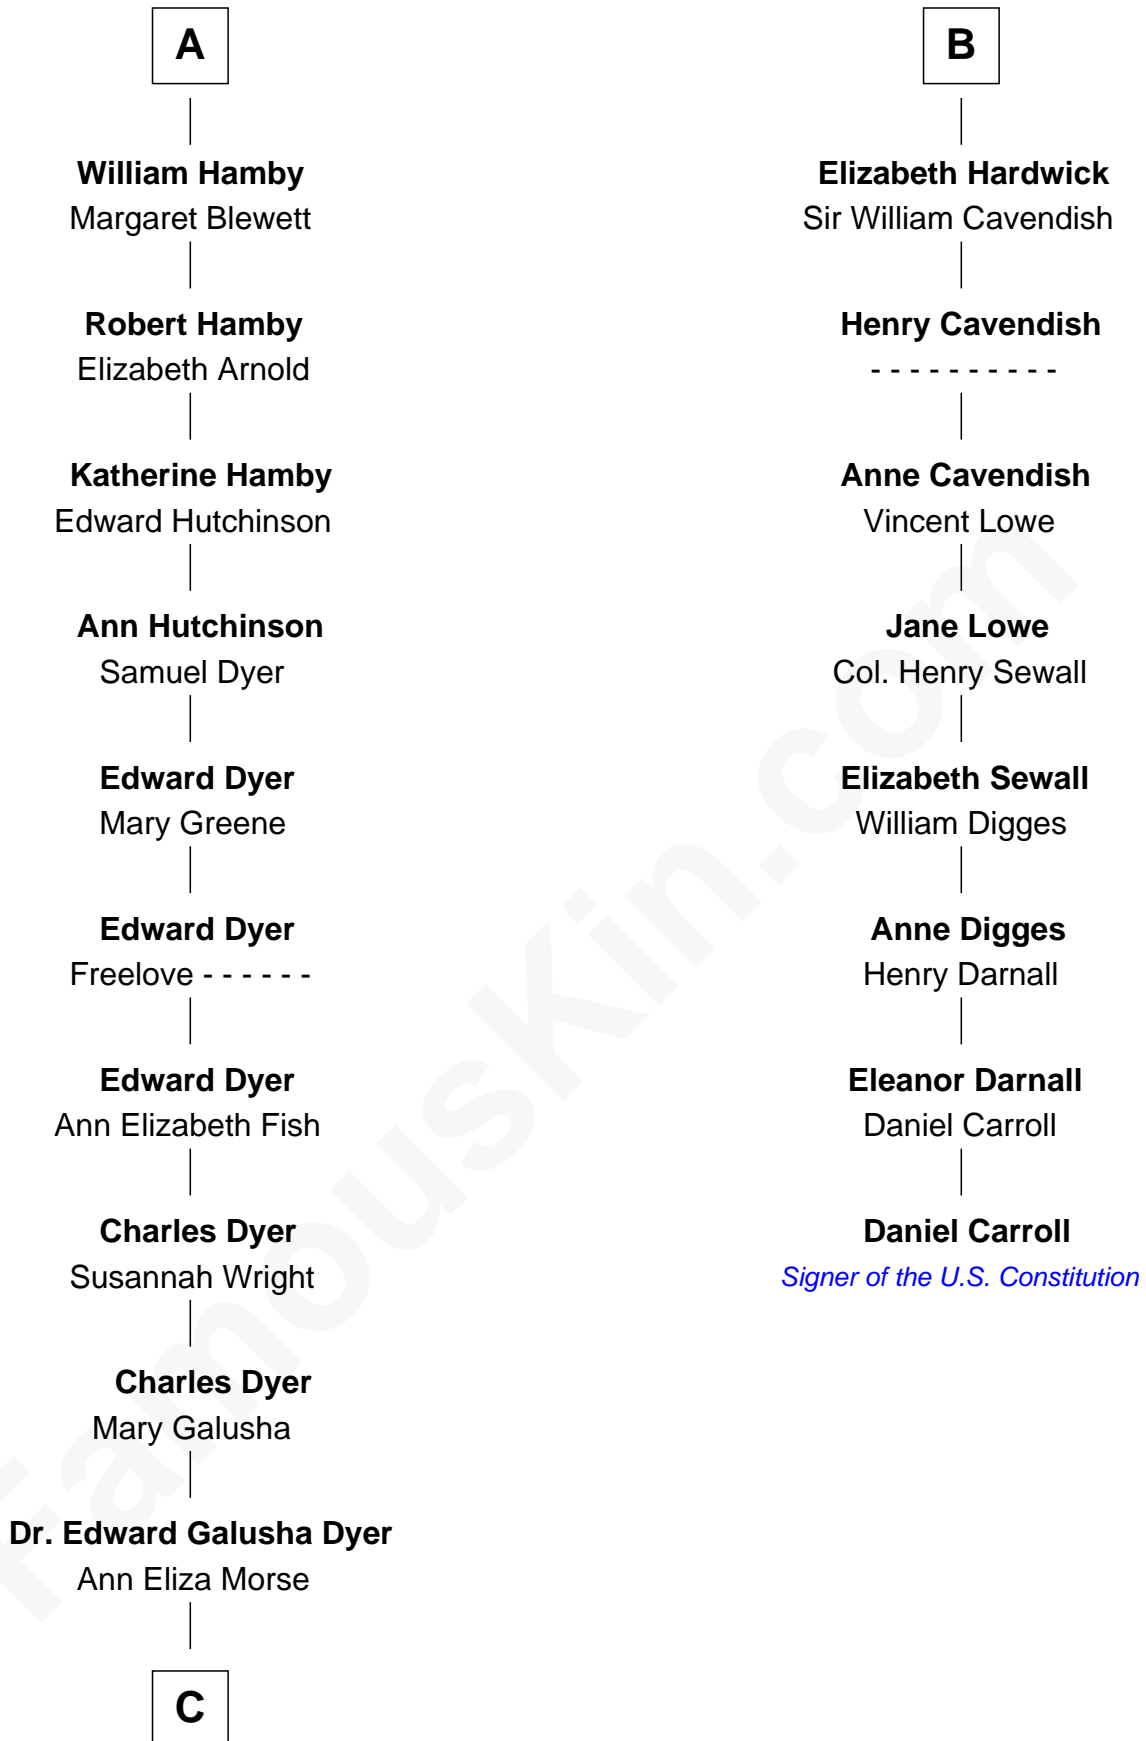

FamousKin.com Relationship Chart of

Andrew Shue

TV Actor

14th cousin 7 times removed of

Daniel Carroll

Signer of the U.S. Constitution

William Tailboys

C

Emily Almira Dyer
Alexander Hunter Gunn

Alexander Hunter Gunn
Harriet Grace Brewster Willcox

Mary Brewster Gunn
Adoniram Judson Wells

Anne Brewster Wells
James William Shue

Andrew Shue
TV Actor

FamousKin.com