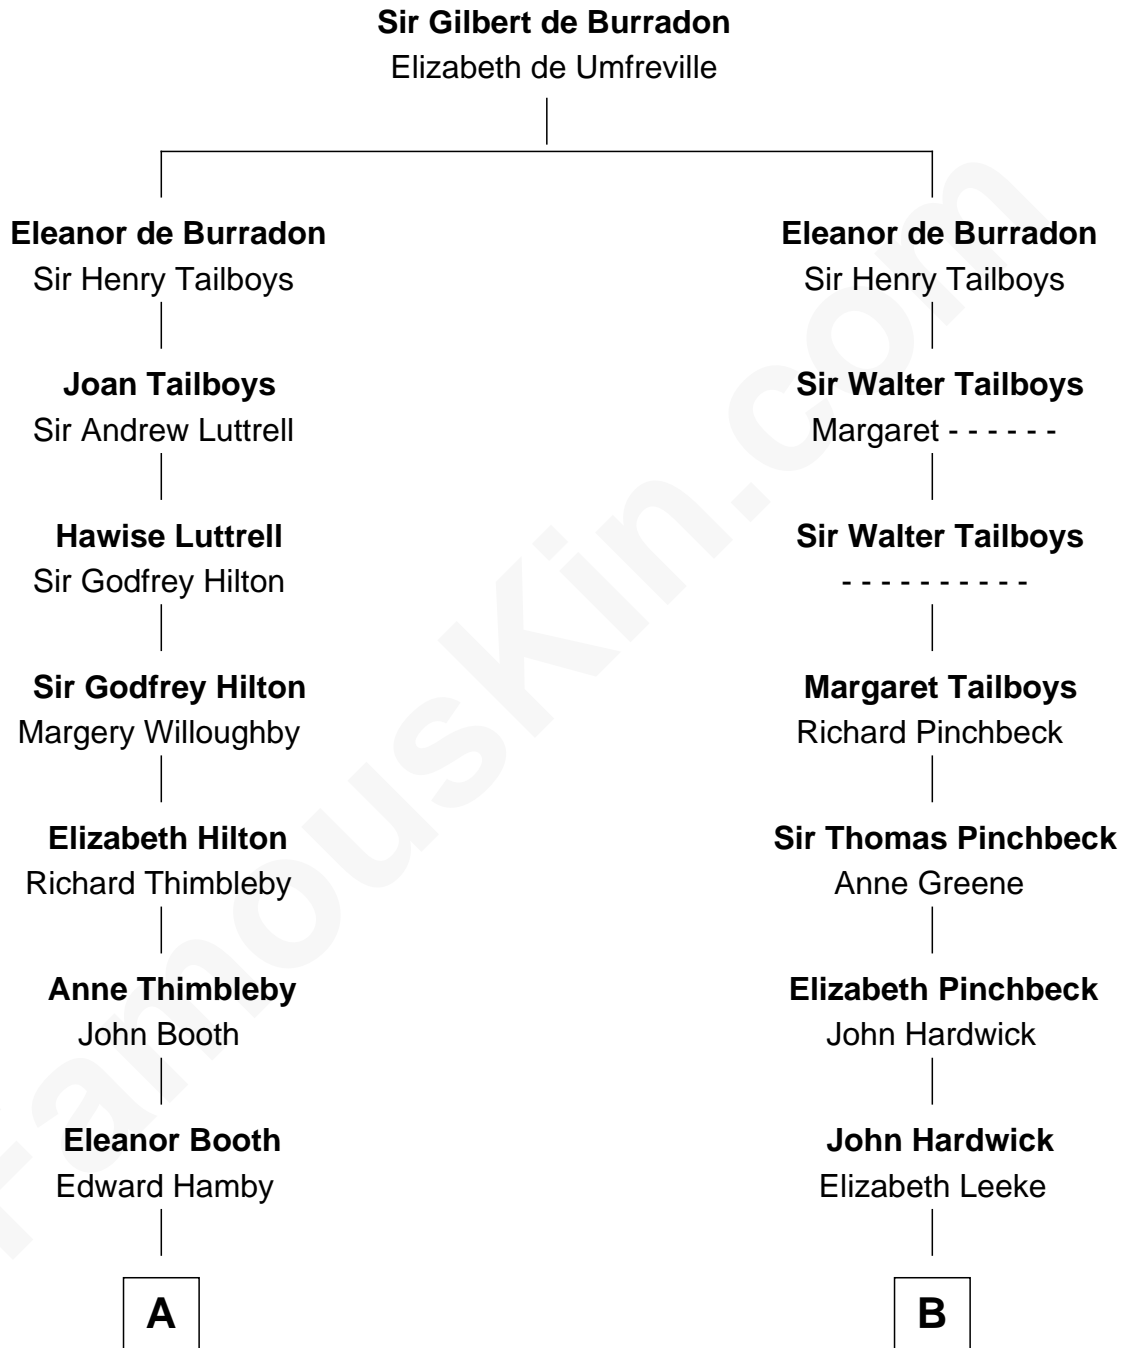

# FamousKin.com Relationship Chart of

**Andrew Shue**

*TV Actor*

14th cousin 7 times removed of

**Daniel Carroll**

*Signer of the U.S. Constitution*

**C**

**Emily Almira Dyer**  
Alexander Hunter Gunn

**Alexander Hunter Gunn**  
Harriet Grace Brewster Willcox

**Mary Brewster Gunn**  
Adoniram Judson Wells

**Anne Brewster Wells**  
James William Shue

**Andrew Shue**  
*TV Actor*

FamousKin.com