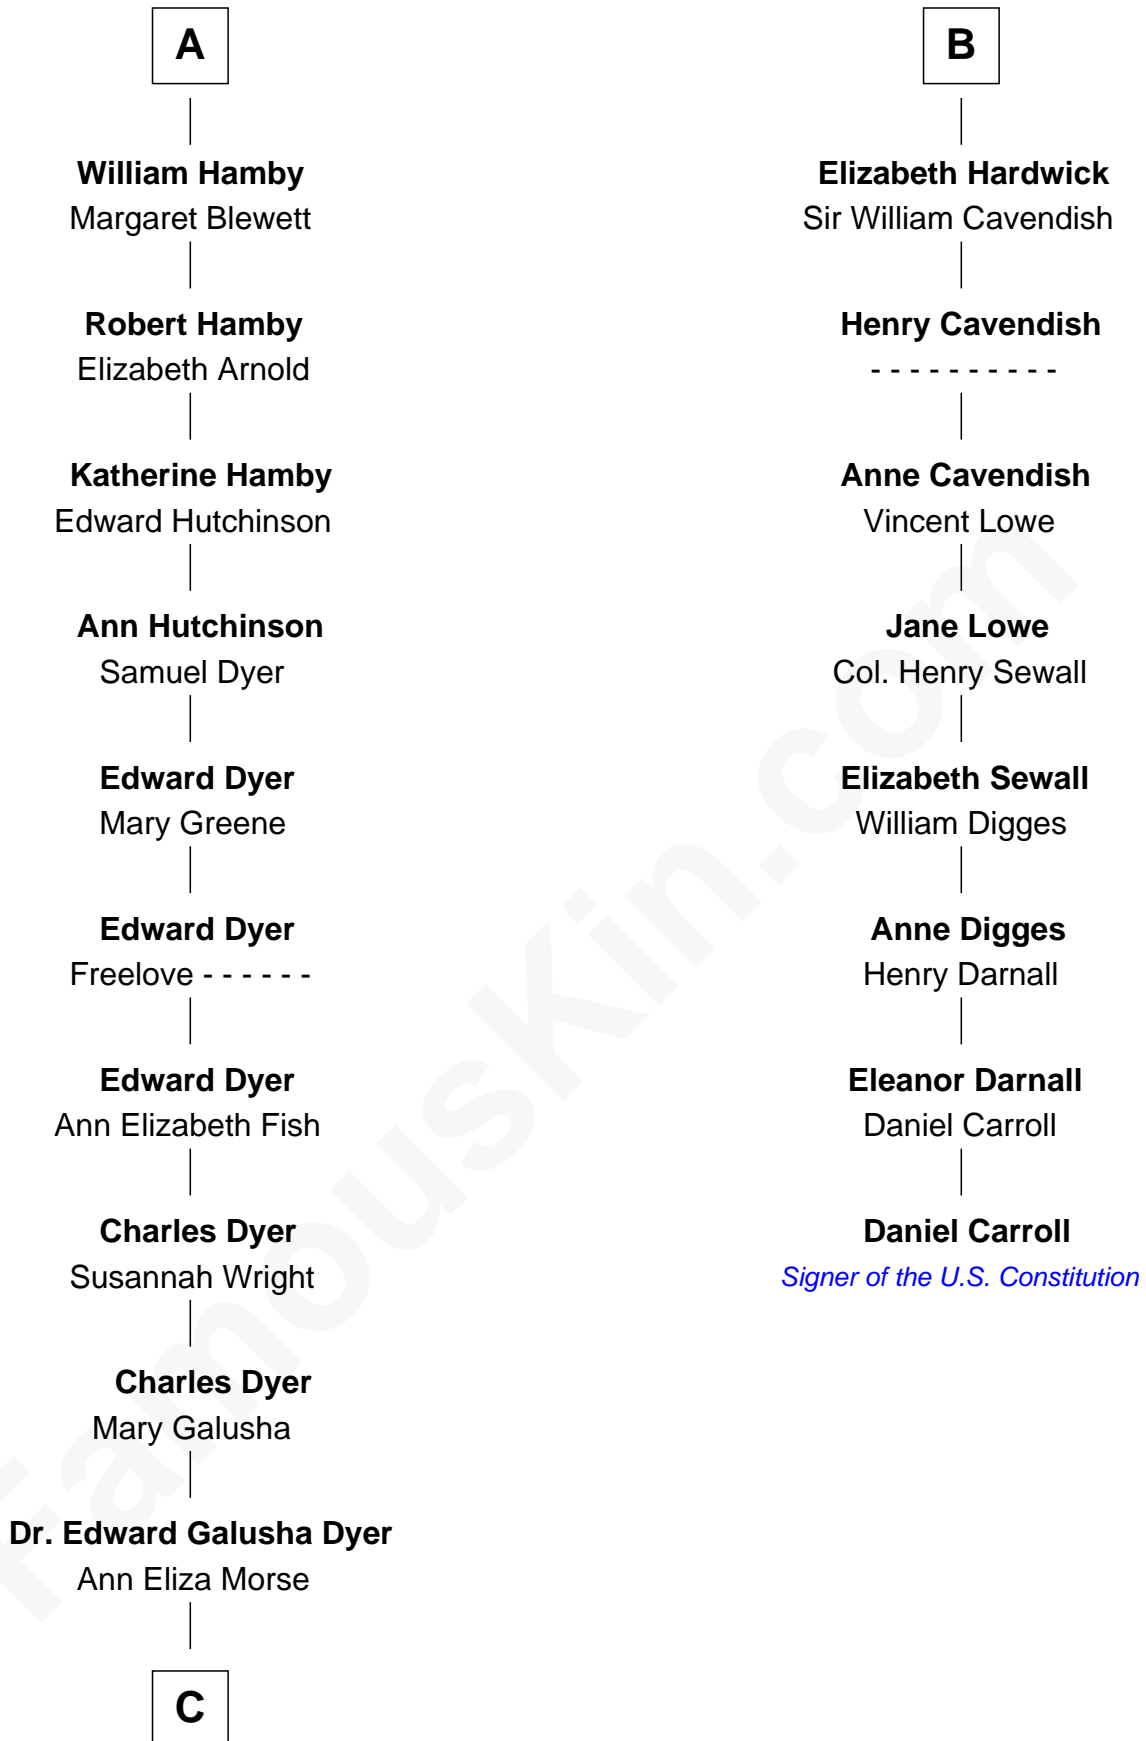

# FamousKin.com Relationship Chart of

**Andrew Shue**

*TV Actor*

14th cousin 7 times removed of

**Daniel Carroll**

*Signer of the U.S. Constitution*

**C**

**Emily Almira Dyer**  
Alexander Hunter Gunn

**Alexander Hunter Gunn**  
Harriet Grace Brewster Willcox

**Mary Brewster Gunn**  
Adoniram Judson Wells

**Anne Brewster Wells**  
James William Shue

**Andrew Shue**  
*TV Actor*

FamousKin.com