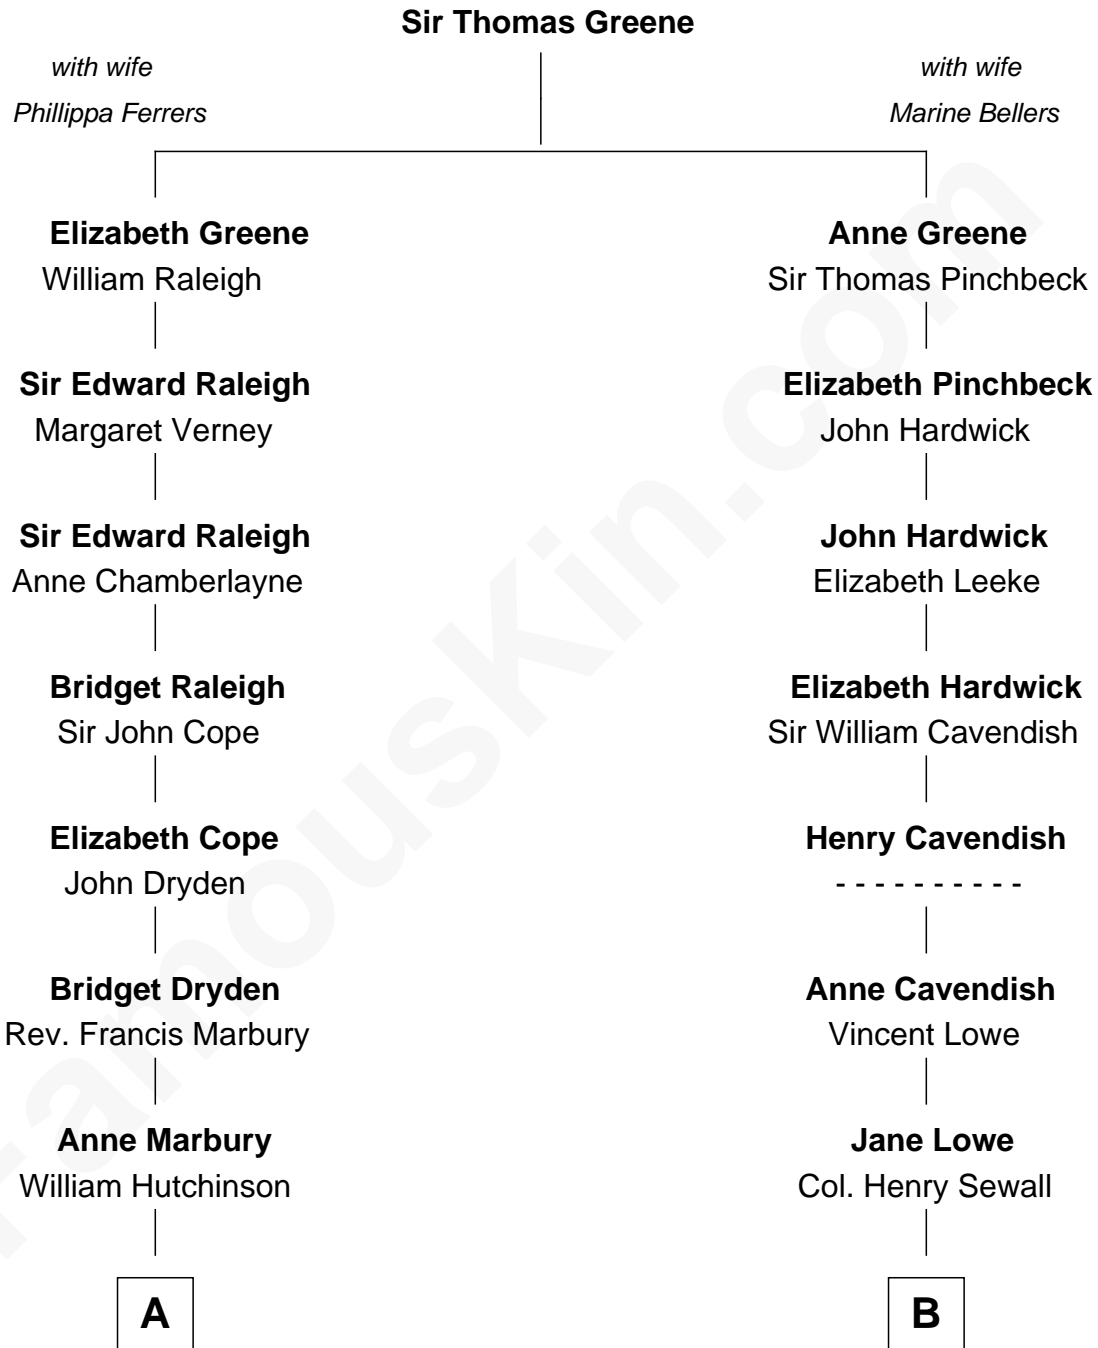

FamousKin.com Relationship Chart of

Andrew Shue

TV Actor

10th cousin 9 times removed of

Daniel Carroll

Signer of the U.S. Constitution

C

Mary Brewster Gunn
Adoniram Judson Wells

Anne Brewster Wells
James William Shue

Andrew Shue
TV Actor

FamousKin.com

Andrew Shue photo by [Alan Light](#) (CC BY 2.0)