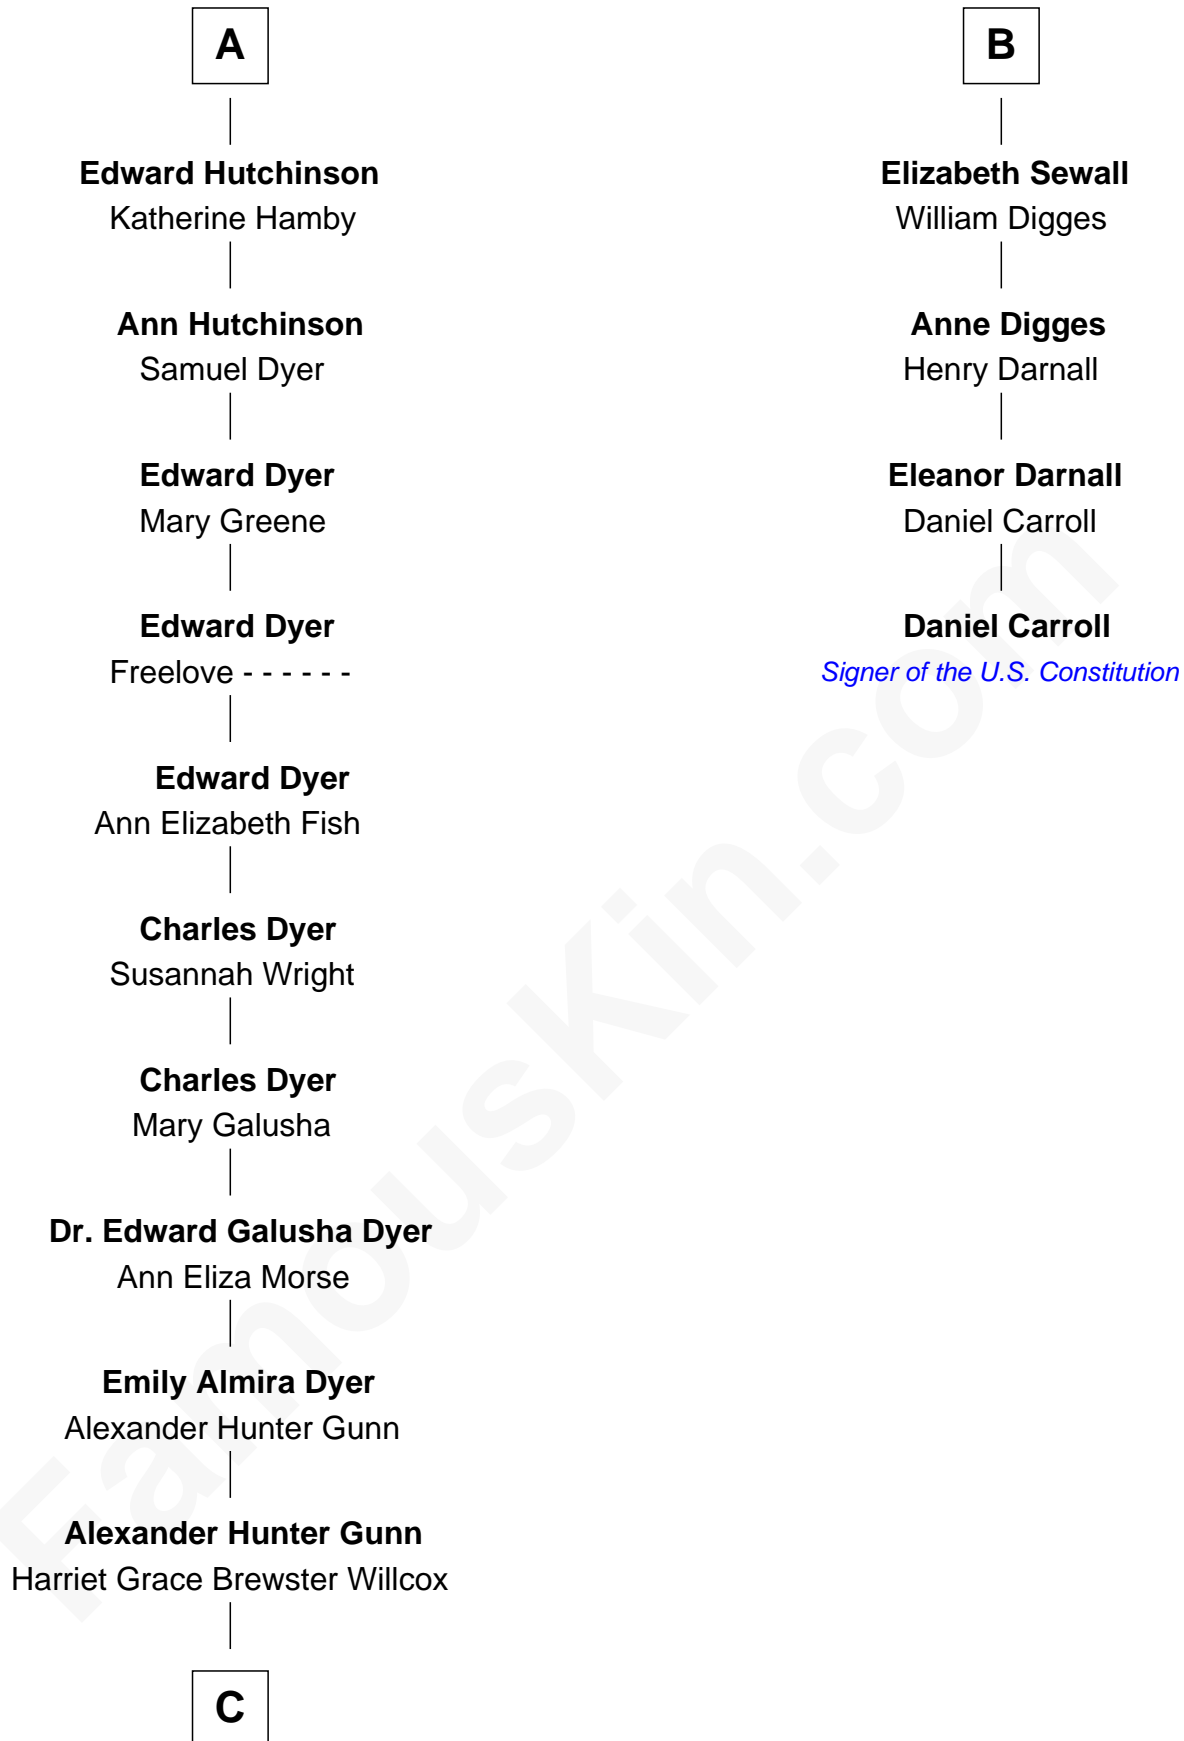

FamousKin.com Relationship Chart of

Andrew Shue

TV Actor

10th cousin 9 times removed of

Daniel Carroll

Signer of the U.S. Constitution

C

Mary Brewster Gunn
Adoniram Judson Wells

Anne Brewster Wells
James William Shue

Andrew Shue
TV Actor

FamousKin.com

Andrew Shue photo by [Alan Light](#) (CC BY 2.0)