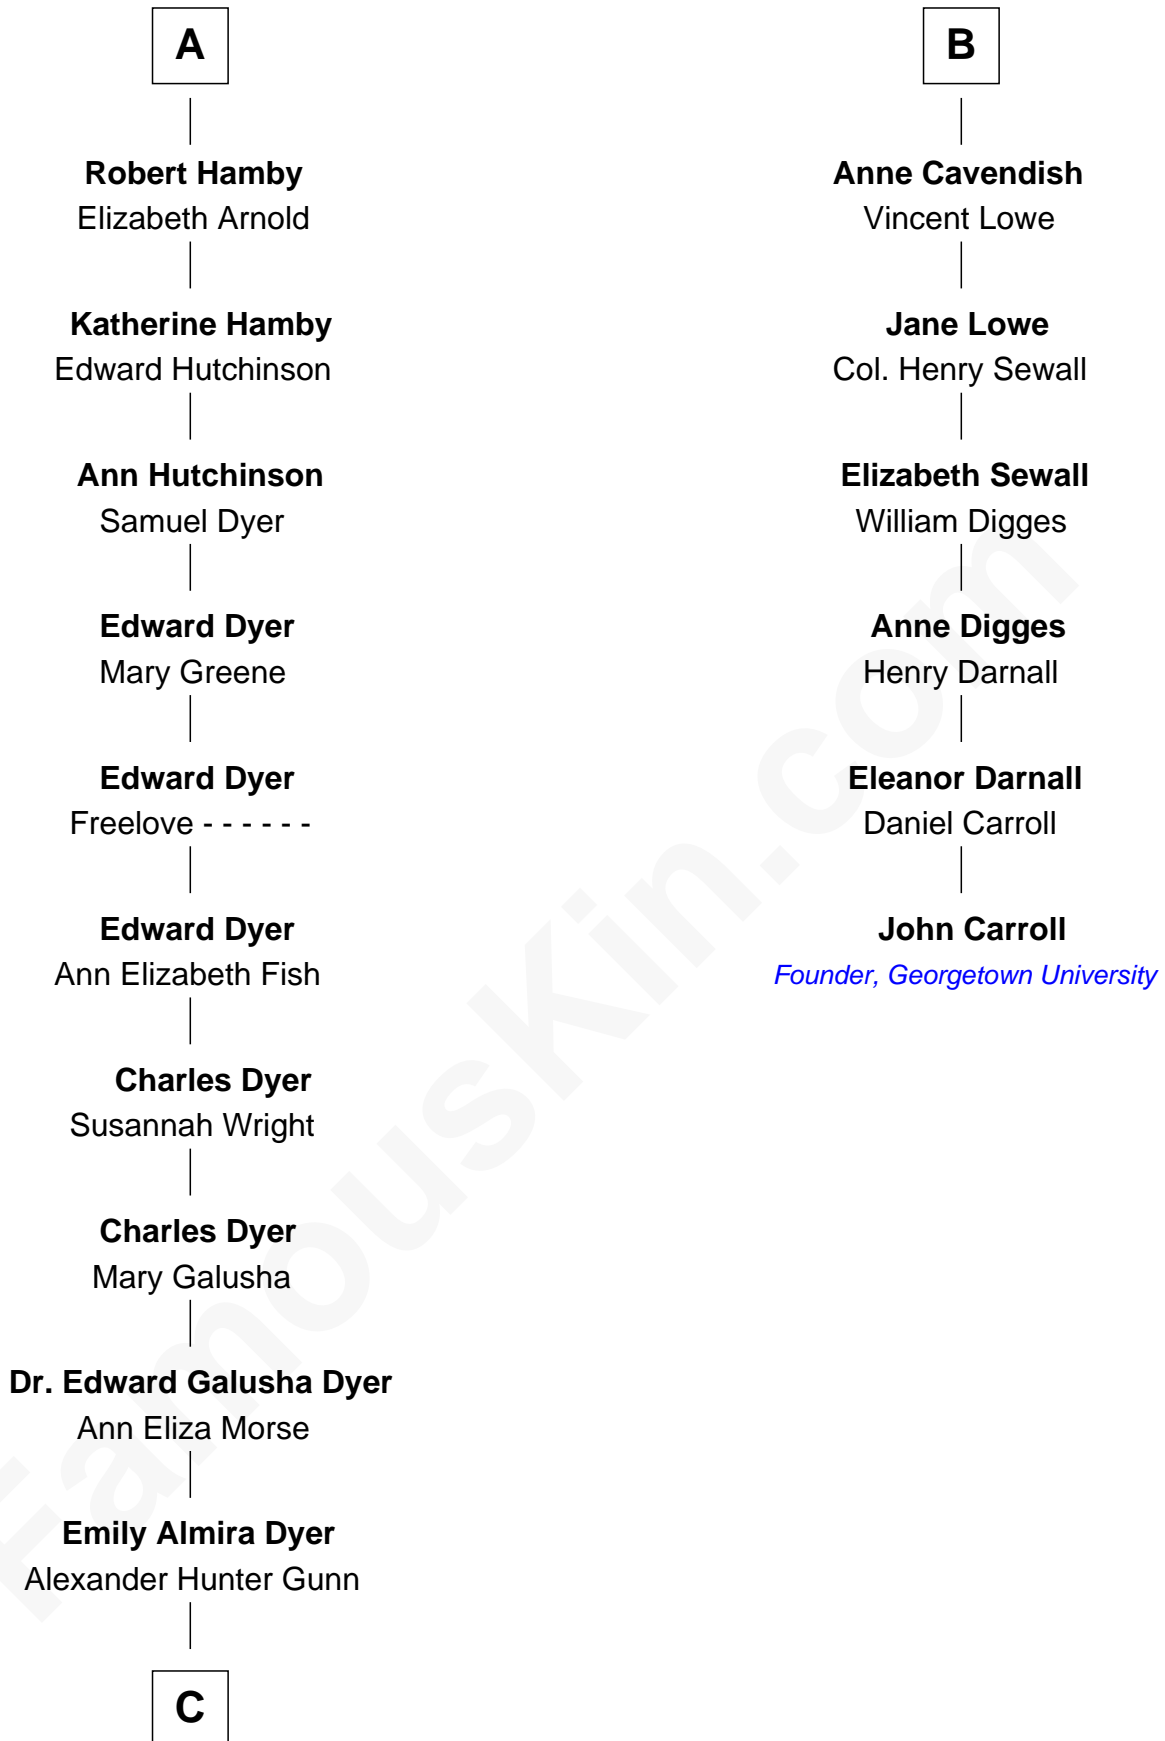

# FamousKin.com Relationship Chart of

**Andrew Shue**

*TV Actor*

12th cousin 8 times removed of

**John Carroll**

*Founder of Georgetown University*

**Sir Walter Tailboys**

Margaret - - - - -

**John Booth**

Anne Thimbleby

**Eleanor Booth**

Edward Hamby

**William Hamby**

Margaret Blewett

**A**

**Sir Walter Tailboys**

Elizabeth Leeke

**Elizabeth Hardwick**

Sir William Cavendish

**Henry Cavendish**

- - - - -

**B**

**C**

—  
**Alexander Hunter Gunn**  
Harriet Grace Brewster Willcox

—  
**Mary Brewster Gunn**  
Adoniram Judson Wells

—  
**Anne Brewster Wells**  
James William Shue

—  
**Andrew Shue**  
*TV Actor*

FamousKin.com