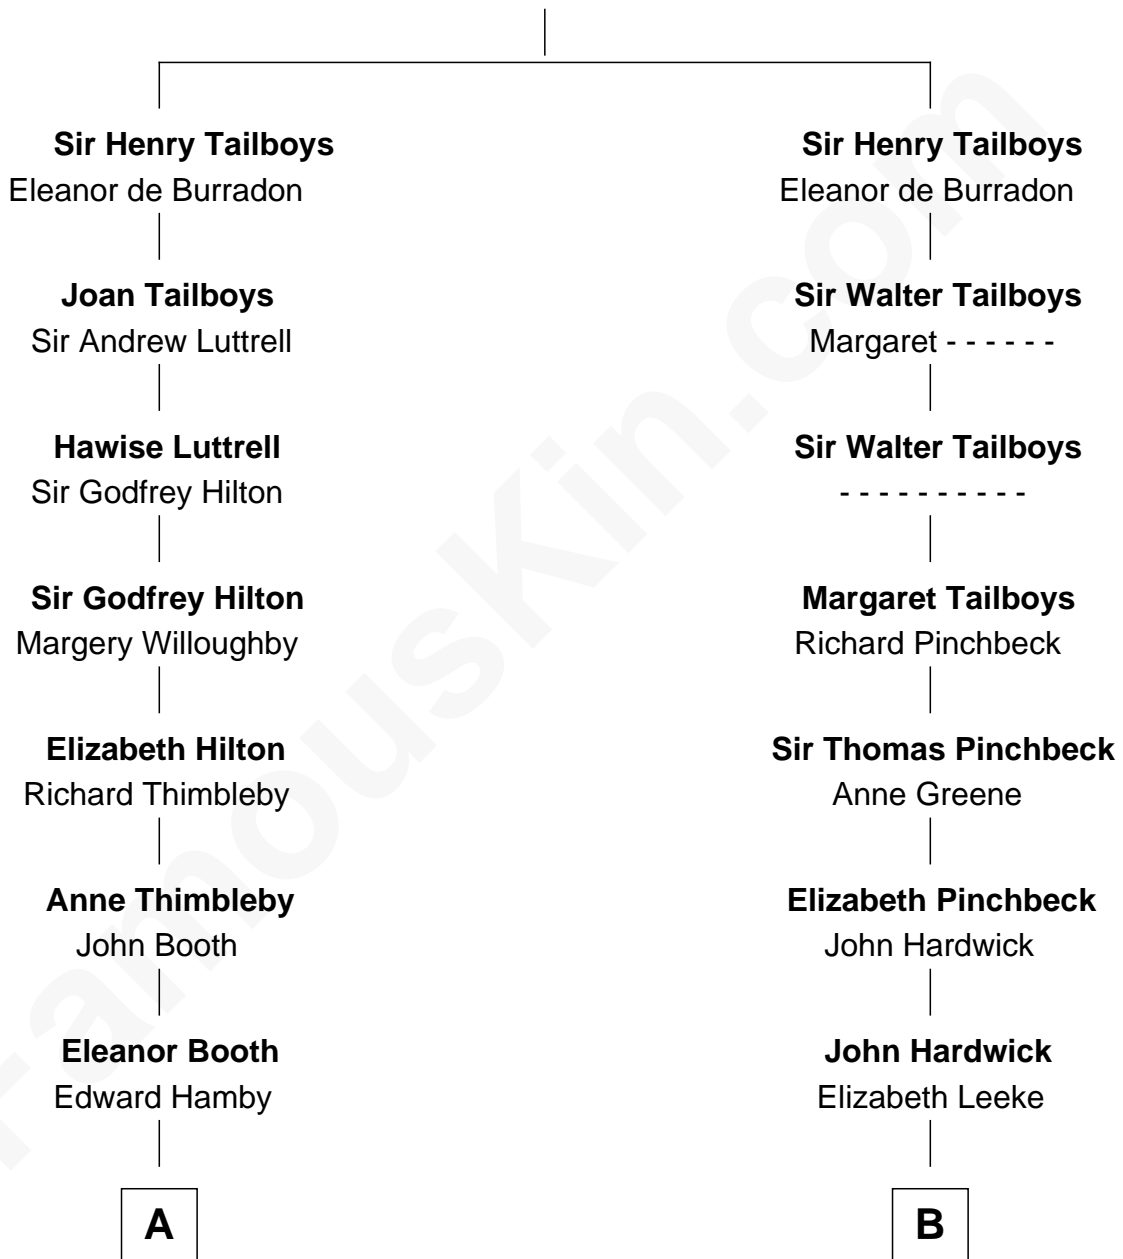

FamousKin.com Relationship Chart of

Andrew Shue

TV Actor

14th cousin 7 times removed of

John Carroll

Founder of Georgetown University

William Tailboys

C

Emily Almira Dyer
Alexander Hunter Gunn

Alexander Hunter Gunn
Harriet Grace Brewster Willcox

Mary Brewster Gunn
Adoniram Judson Wells

Anne Brewster Wells
James William Shue

Andrew Shue
TV Actor

FamousKin.com