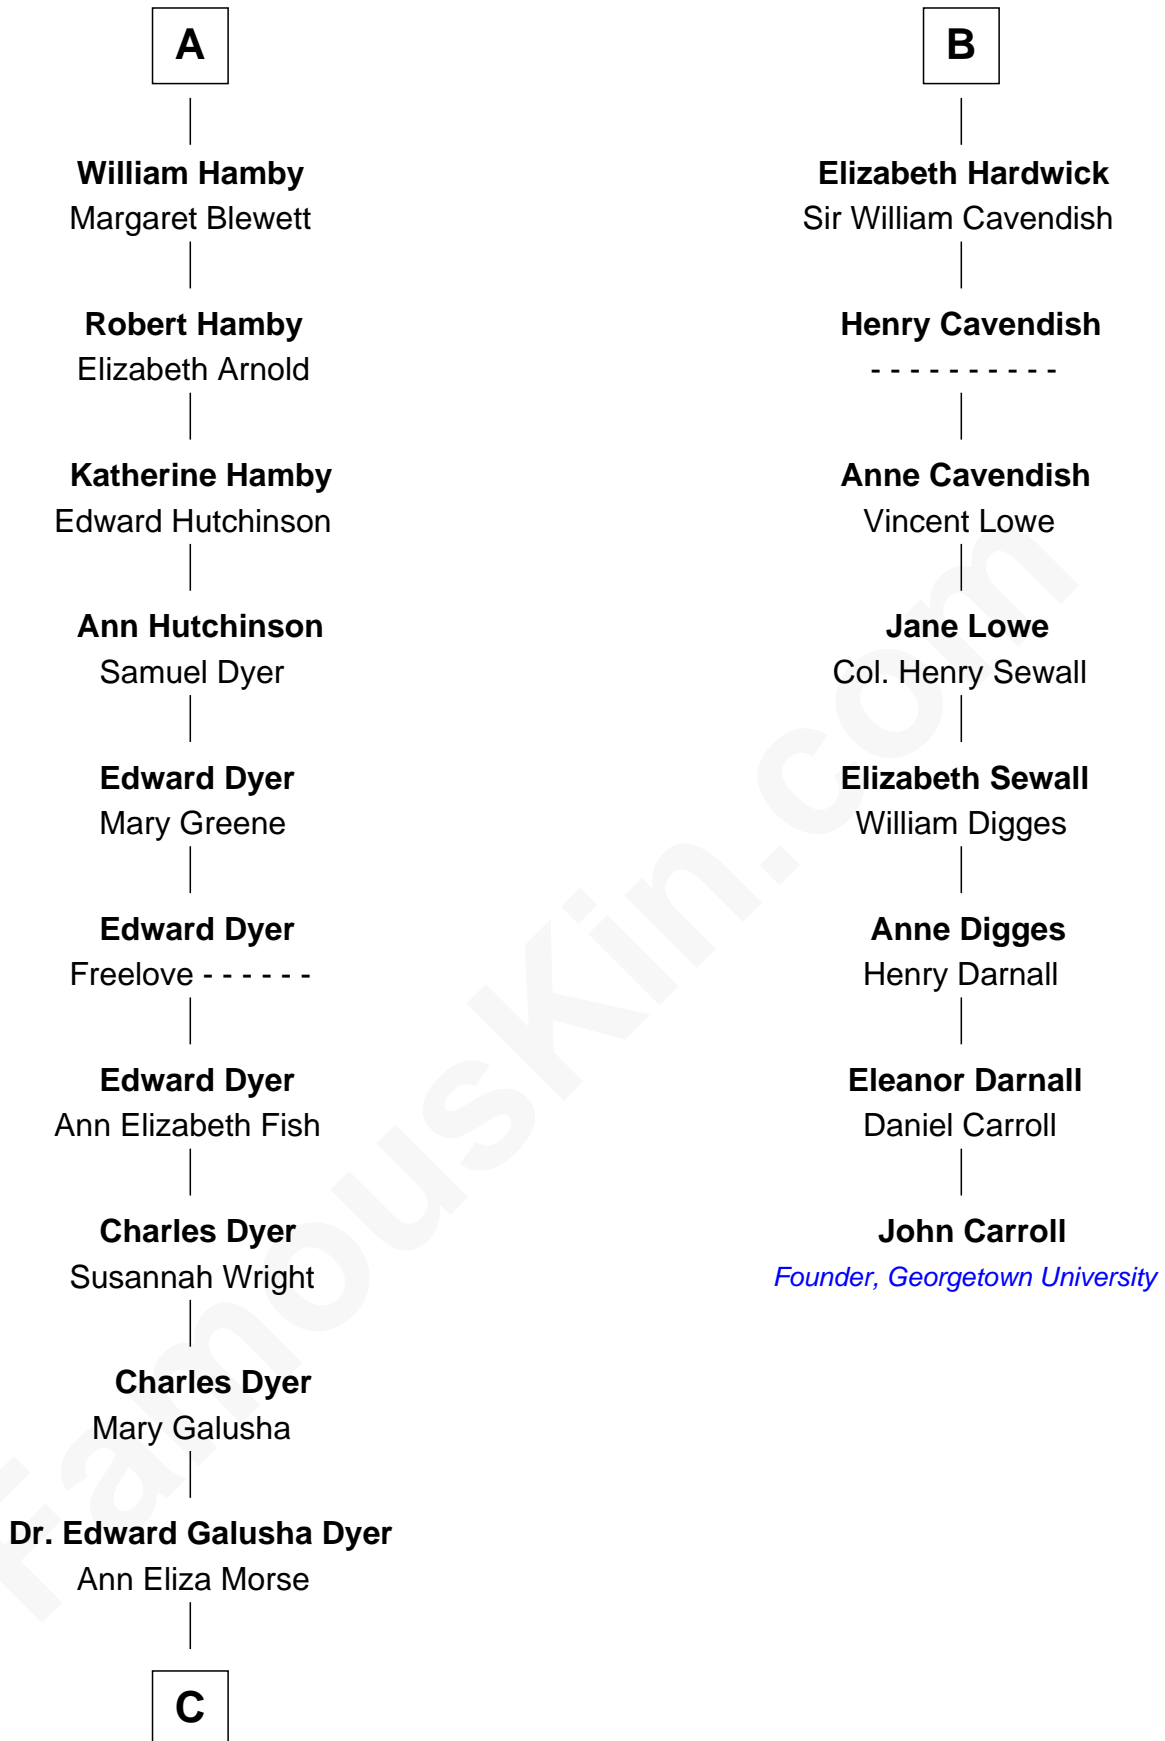

FamousKin.com Relationship Chart of

Andrew Shue

TV Actor

14th cousin 7 times removed of

John Carroll

Founder of Georgetown University

William Tailboys

C

Emily Almira Dyer
Alexander Hunter Gunn

Alexander Hunter Gunn
Harriet Grace Brewster Willcox

Mary Brewster Gunn
Adoniram Judson Wells

Anne Brewster Wells
James William Shue

Andrew Shue
TV Actor

FamousKin.com