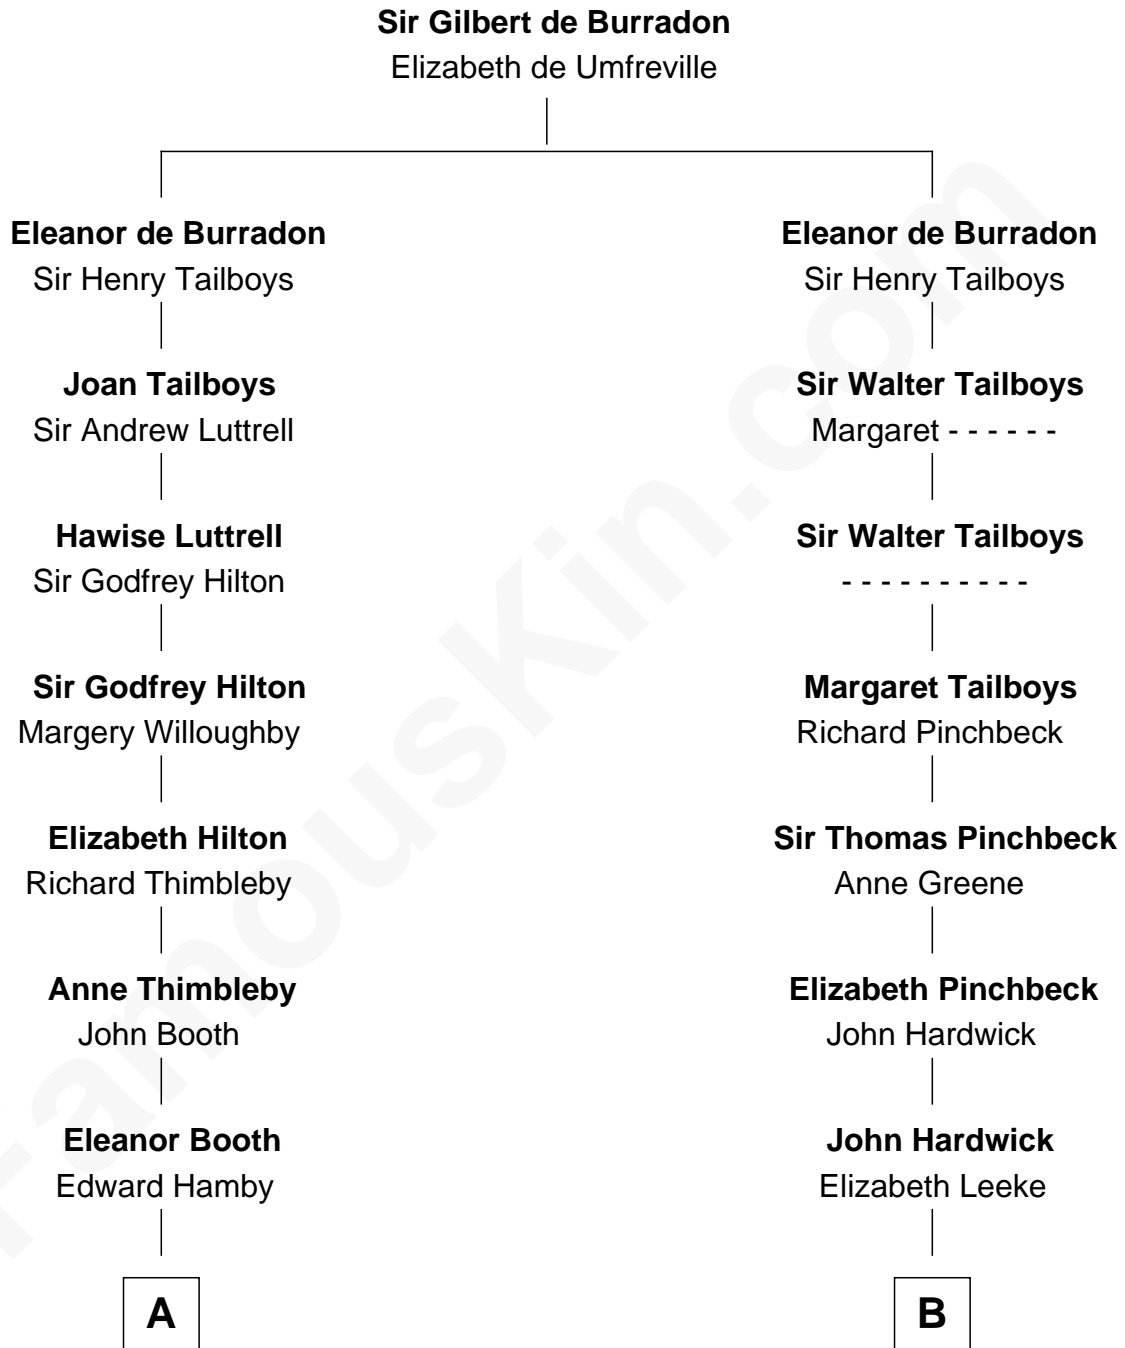

# FamousKin.com Relationship Chart of

**Andrew Shue**

*TV Actor*

14th cousin 7 times removed of

**John Carroll**

*Founder of Georgetown University*

**C**

**Emily Almira Dyer**  
Alexander Hunter Gunn

**Alexander Hunter Gunn**  
Harriet Grace Brewster Willcox

**Mary Brewster Gunn**  
Adoniram Judson Wells

**Anne Brewster Wells**  
James William Shue

**Andrew Shue**  
*TV Actor*

FamousKin.com