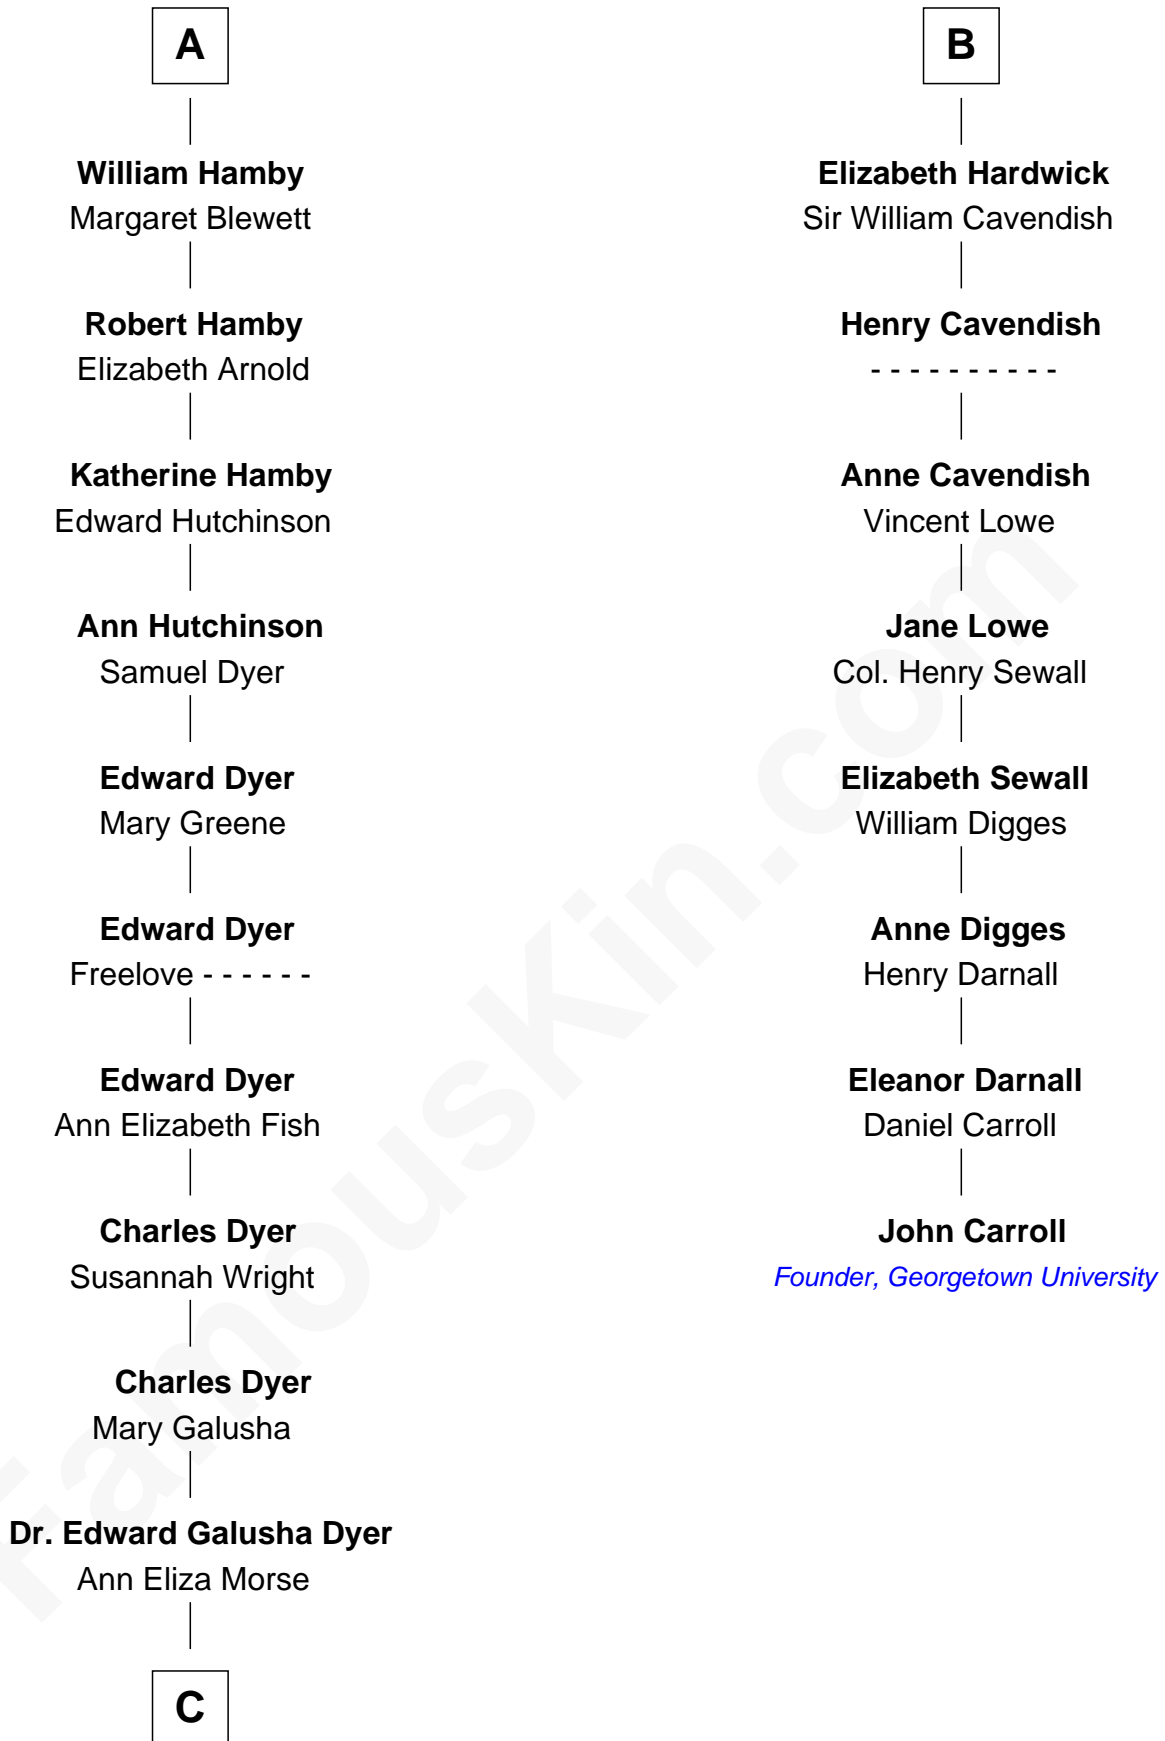

# FamousKin.com Relationship Chart of

**Andrew Shue**

*TV Actor*

14th cousin 7 times removed of

**John Carroll**

*Founder of Georgetown University*

**C**

**Emily Almira Dyer**  
Alexander Hunter Gunn

**Alexander Hunter Gunn**  
Harriet Grace Brewster Willcox

**Mary Brewster Gunn**  
Adoniram Judson Wells

**Anne Brewster Wells**  
James William Shue

**Andrew Shue**  
*TV Actor*

FamousKin.com