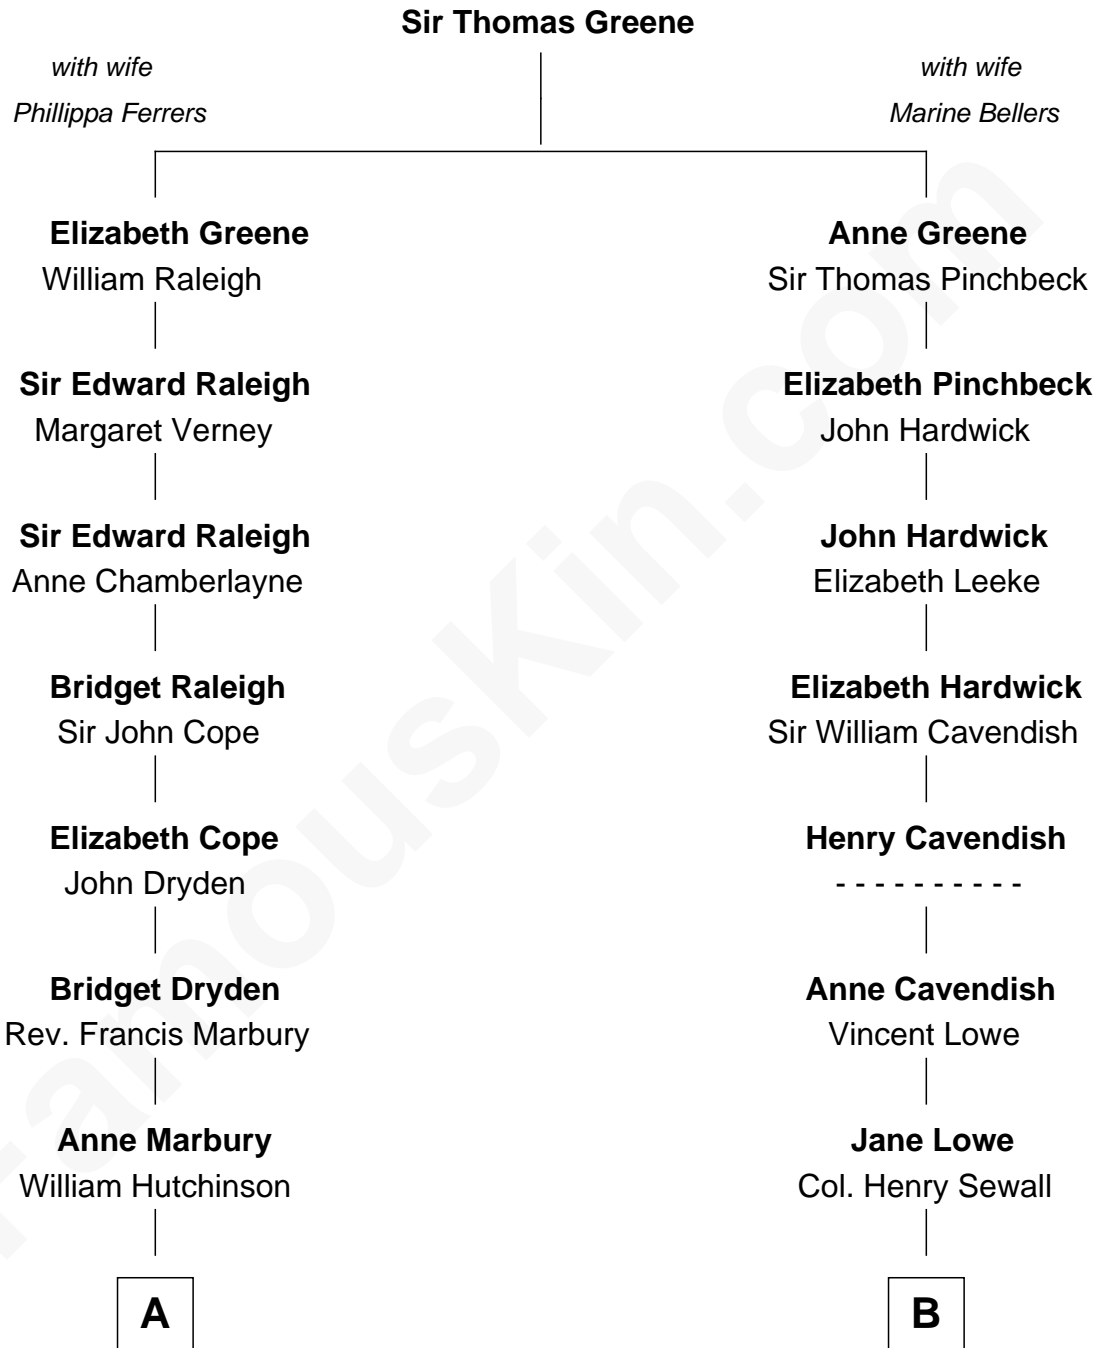

FamousKin.com Relationship Chart of

Andrew Shue

TV Actor

10th cousin 9 times removed of

John Carroll

Founder of Georgetown University

C

—
Mary Brewster Gunn
Adoniram Judson Wells

—
Anne Brewster Wells
James William Shue

—
Andrew Shue
TV Actor

FamousKin.com