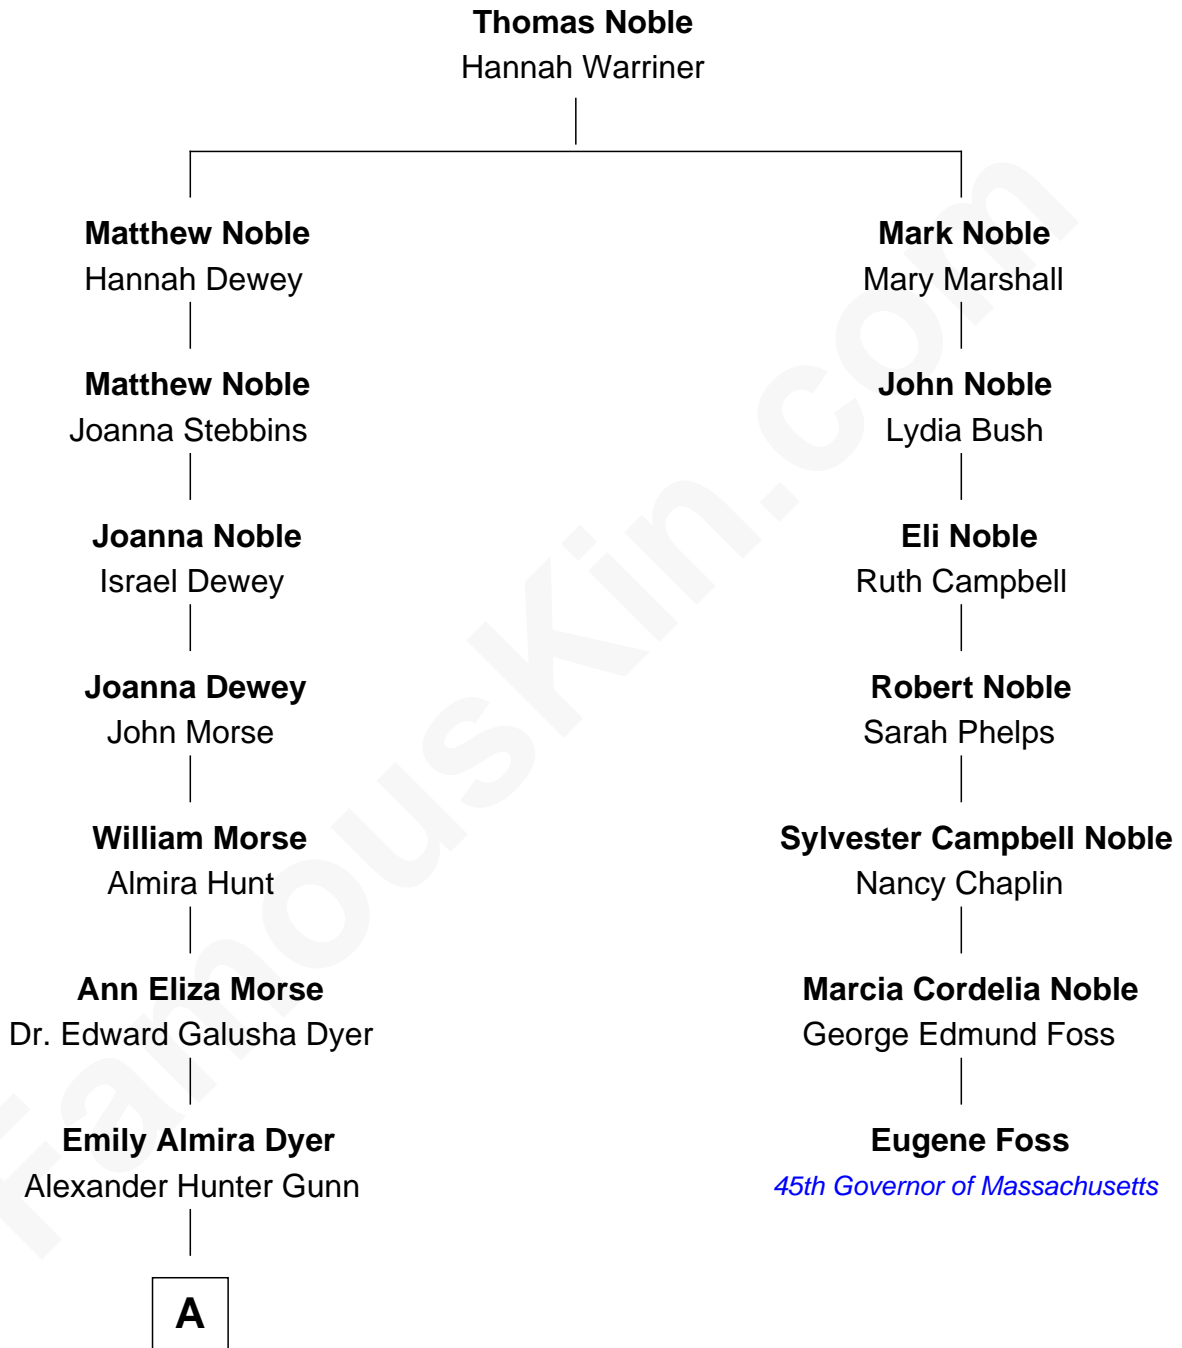

# FamousKin.com Relationship Chart of

**Andrew Shue**

*TV Actor*

6th cousin 4 times removed of

**Eugene Foss**

*45th Governor of Massachusetts*

**A**

—  
**Alexander Hunter Gunn**  
Harriet Grace Brewster Willcox

—  
**Mary Brewster Gunn**  
Adoniram Judson Wells

—  
**Anne Brewster Wells**  
James William Shue

—  
**Andrew Shue**  
*TV Actor*

FamousKin.com