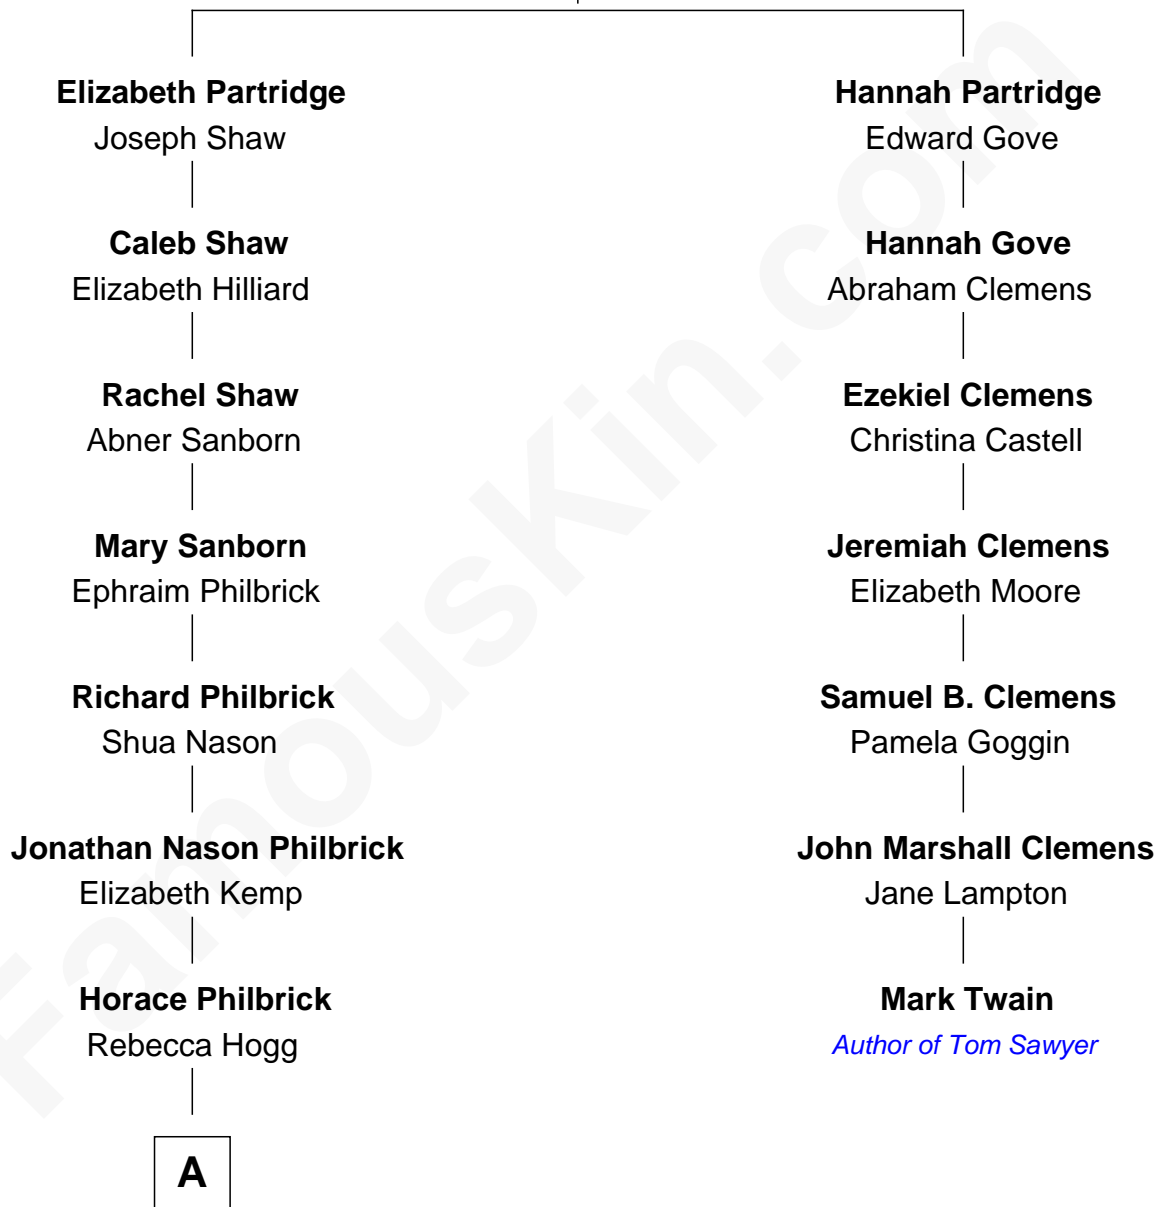

# FamousKin.com Relationship Chart of

**Nathaniel Philbrick**

*Author of In the Heart of the Sea*

6th cousin 5 times removed of

**Mark Twain**

*Author of Tom Sawyer*

**William Partridge**

Ann Spicer

**A**

—  
**Horace R. Philbrick**  
Susan Rebecca Furnald

—  
**Charles H. Philbrick**  
Anna Louise Dunlap

—  
**Clarence Horace Philbrick**  
Mary Fredrika Koopman

—  
**Thomas L. Philbrick**  
Marianne Dennis

—  
**Nathaniel Philbrick**  
*Author, [In the Heart of the Sea](#)*