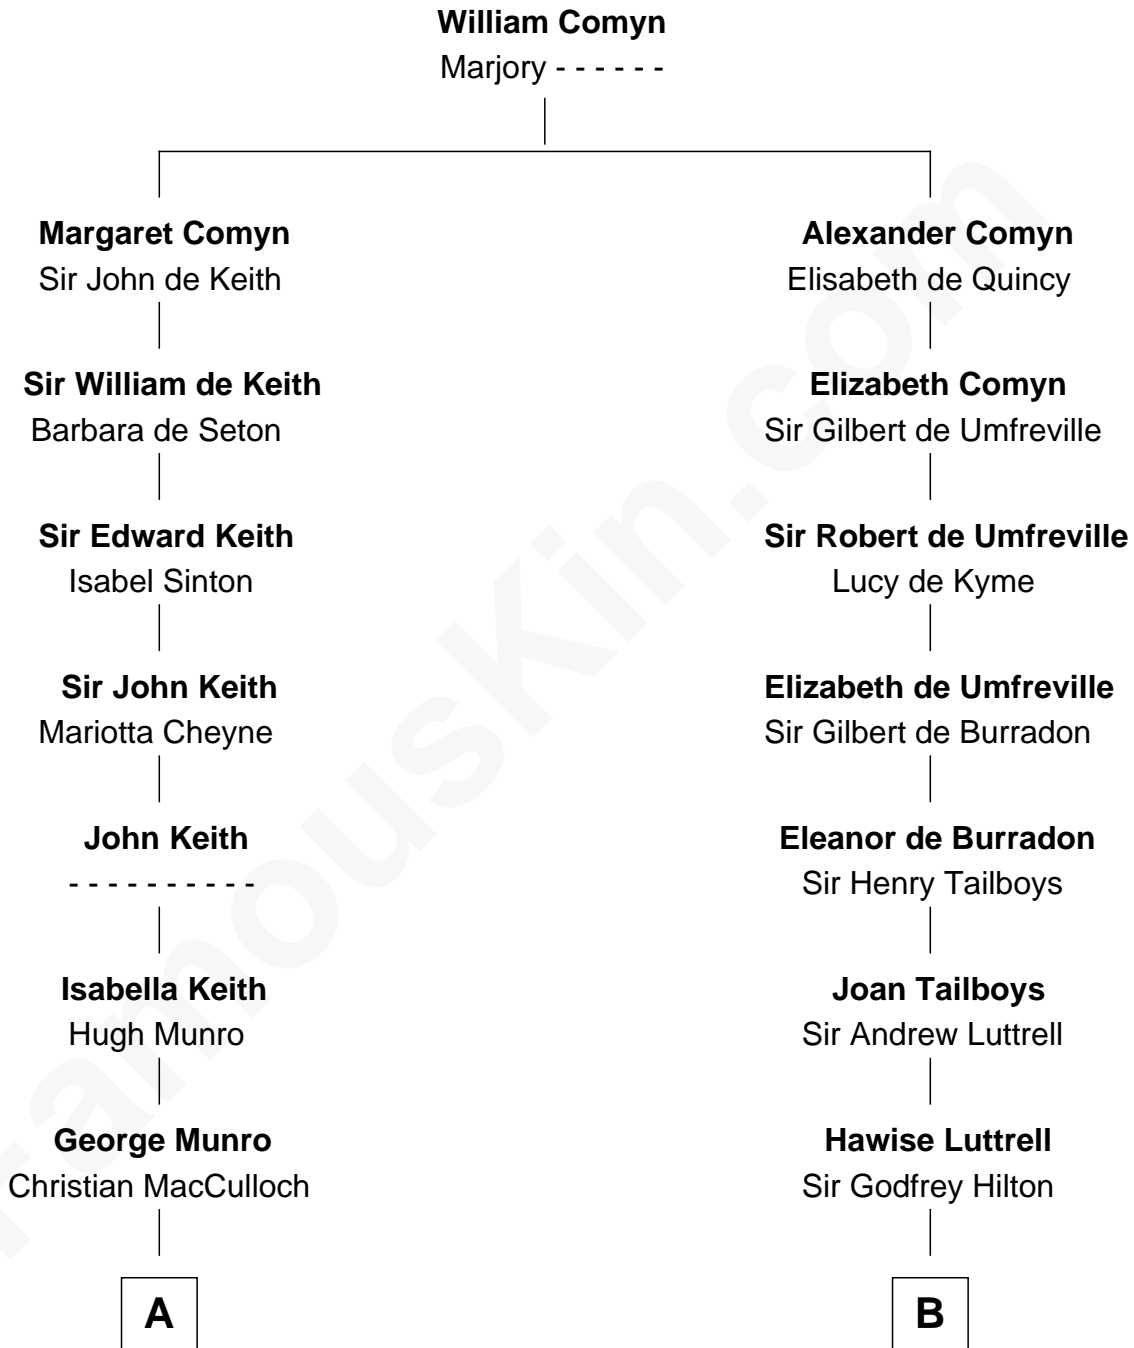

FamousKin.com Relationship Chart of

Nathaniel Philbrick

Author of In the Heart of the Sea

18th cousin 2 times removed of

John Taylor Gilman

5th Governor of New Hampshire

C

Charles Dennis

Anne - - - - -

Gerald Monroe Dennis

Jennie L. Kramer

Marianne Dennis

Thomas L. Philbrick

Nathaniel Philbrick

Author, [In the Heart of the Sea](#)

D

Ann Taylor

Nicholas Gilman

John Taylor Gilman

[5th Governor of New Hampshire](#)