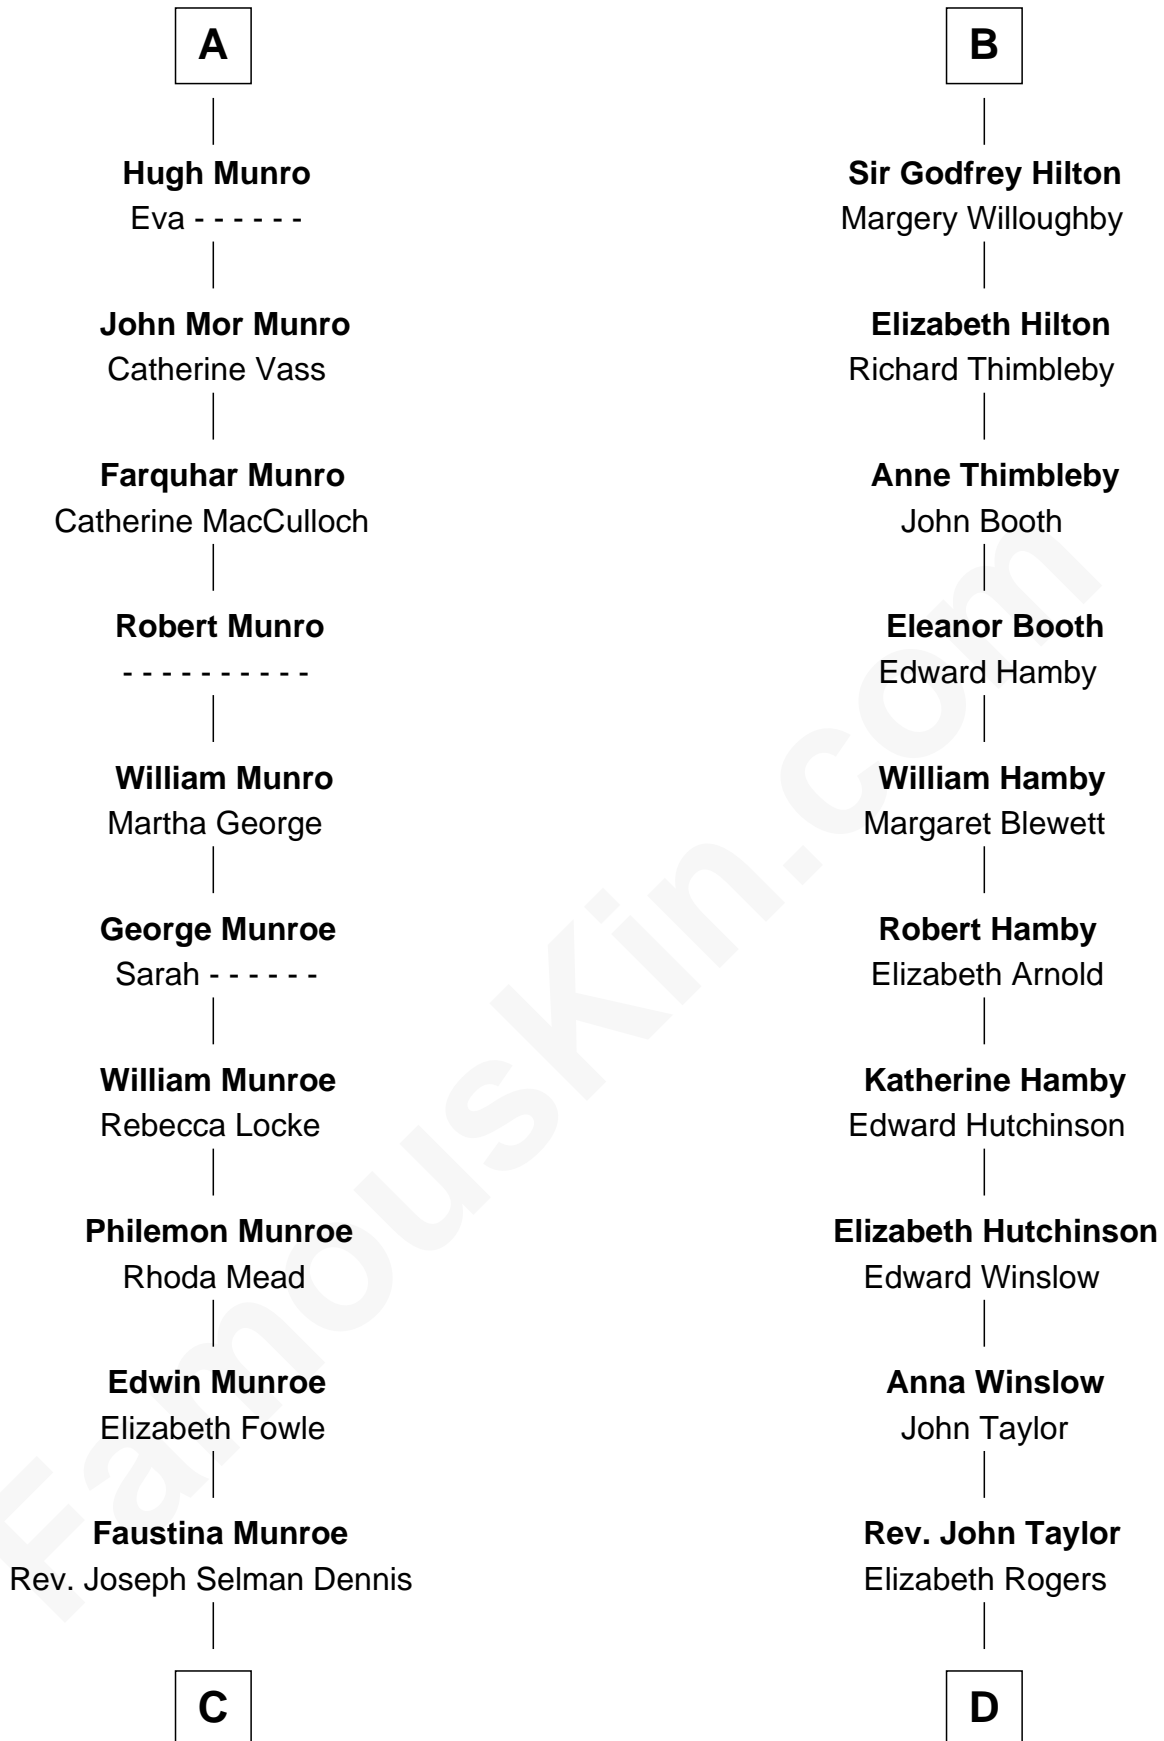

FamousKin.com Relationship Chart of

Nathaniel Philbrick

Author of In the Heart of the Sea

18th cousin 2 times removed of

John Taylor Gilman

5th Governor of New Hampshire

C

Charles Dennis

Anne - - - - -

Gerald Monroe Dennis

Jennie L. Kramer

Marianne Dennis

Thomas L. Philbrick

Nathaniel Philbrick

Author, [In the Heart of the Sea](#)

D