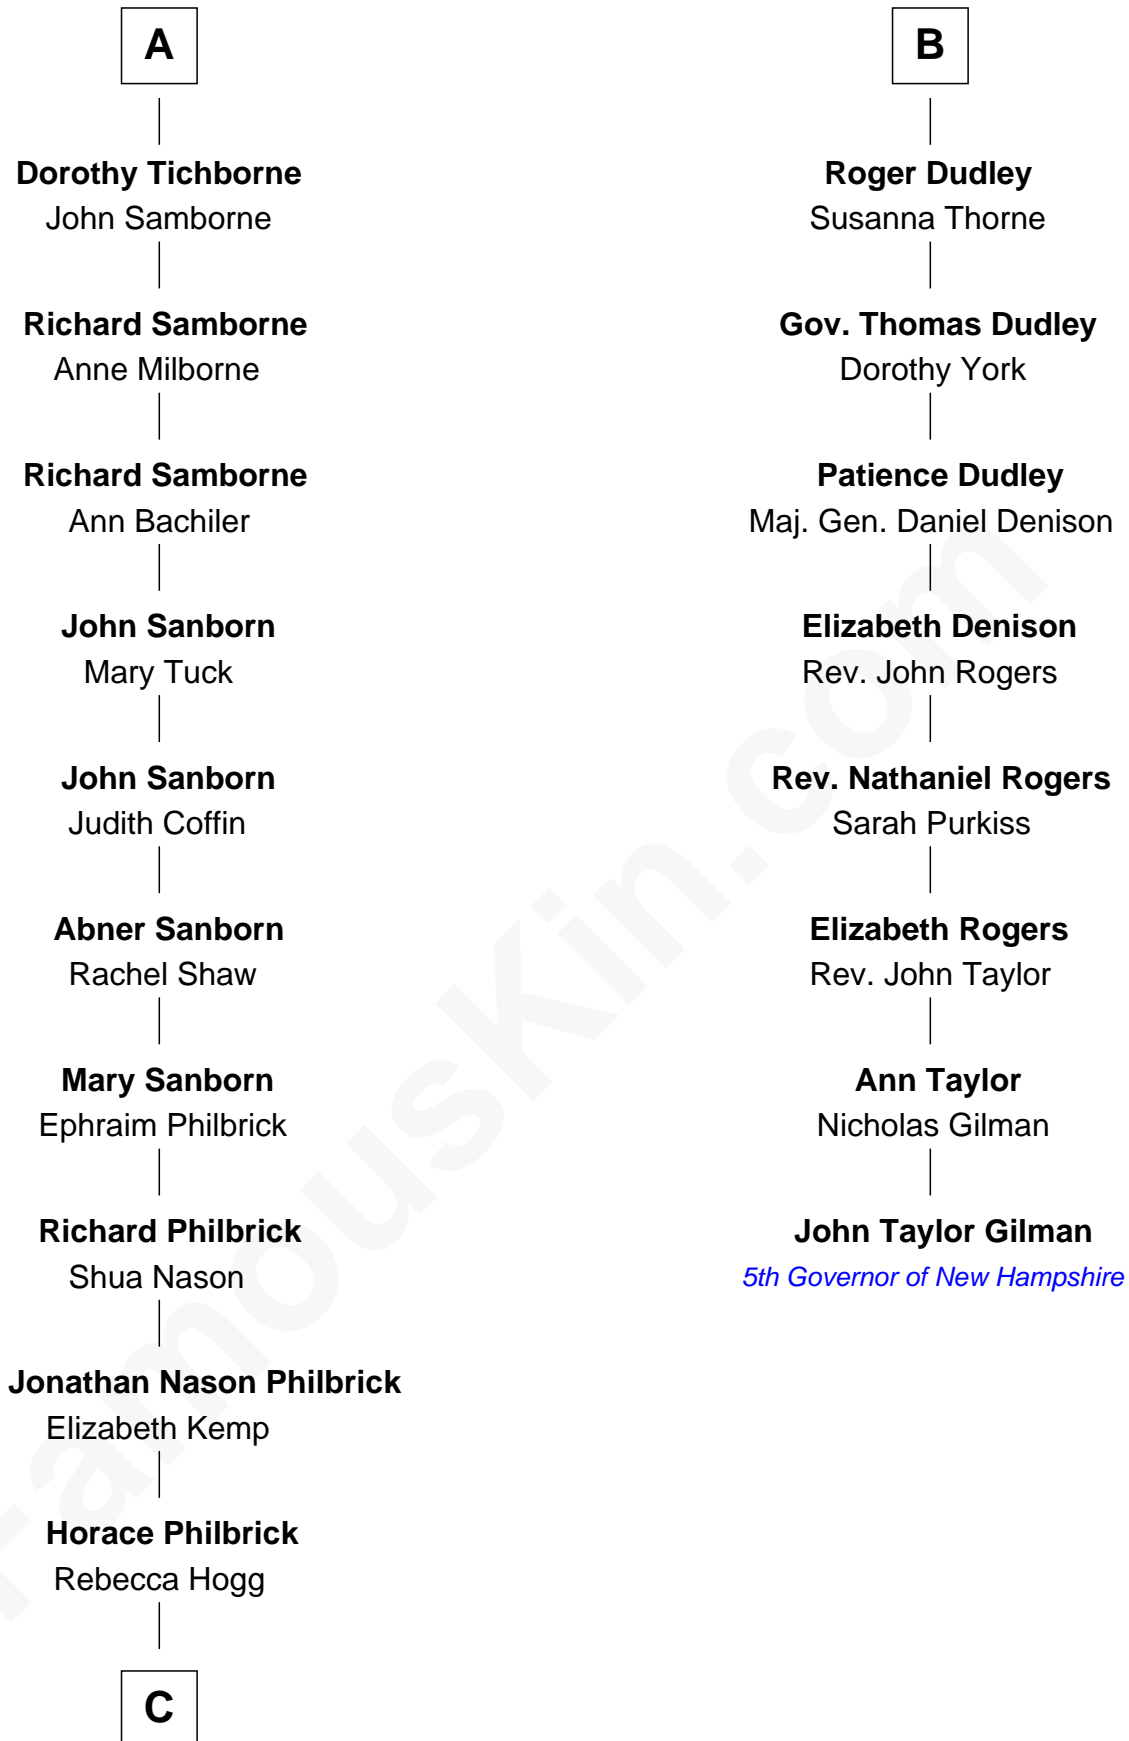

FamousKin.com Relationship Chart of

Nathaniel Philbrick

Author of In the Heart of the Sea

14th cousin 7 times removed of

John Taylor Gilman

5th Governor of New Hampshire

C

—
Horace R. Philbrick
Susan Rebecca Furnald

—
Charles H. Philbrick
Anna Louise Dunlap

—
Clarence Horace Philbrick
Mary Fredrika Koopman

—
Thomas L. Philbrick
Marianne Dennis

—
Nathaniel Philbrick
Author, [In the Heart of the Sea](#)