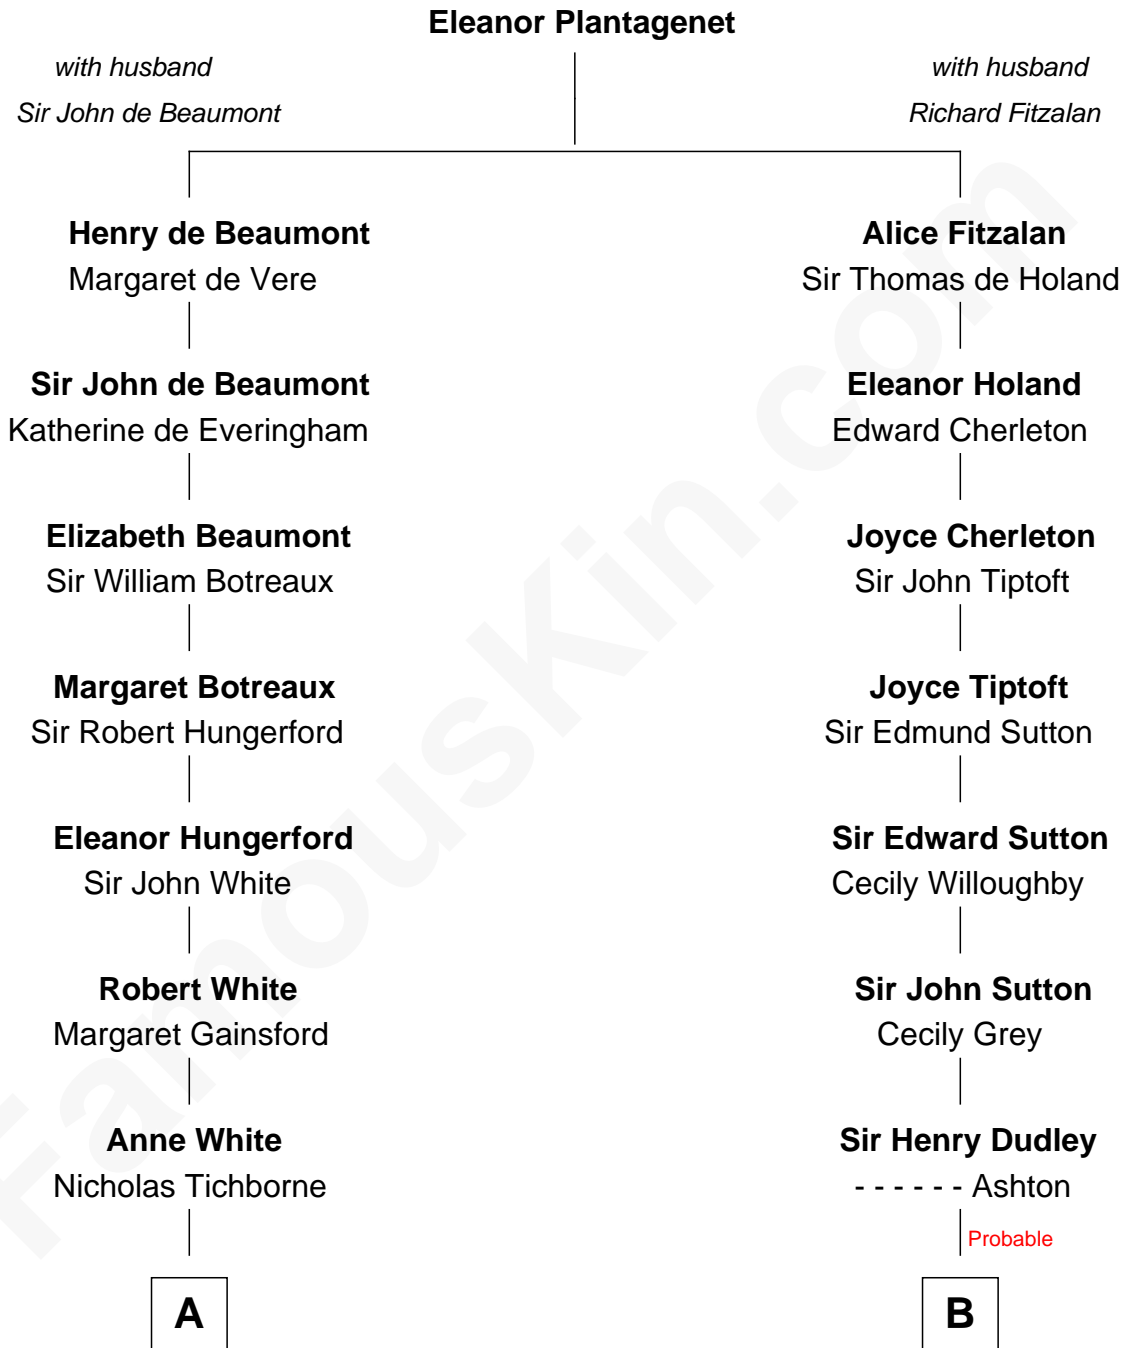

FamousKin.com Relationship Chart of

Nathaniel Philbrick

Author of In the Heart of the Sea

14th cousin 7 times removed of

John Taylor Gilman

5th Governor of New Hampshire

C

—
Horace R. Philbrick
Susan Rebecca Furnald

—
Charles H. Philbrick
Anna Louise Dunlap

—
Clarence Horace Philbrick
Mary Fredrika Koopman

—
Thomas L. Philbrick
Marianne Dennis

—
Nathaniel Philbrick
Author, [In the Heart of the Sea](#)