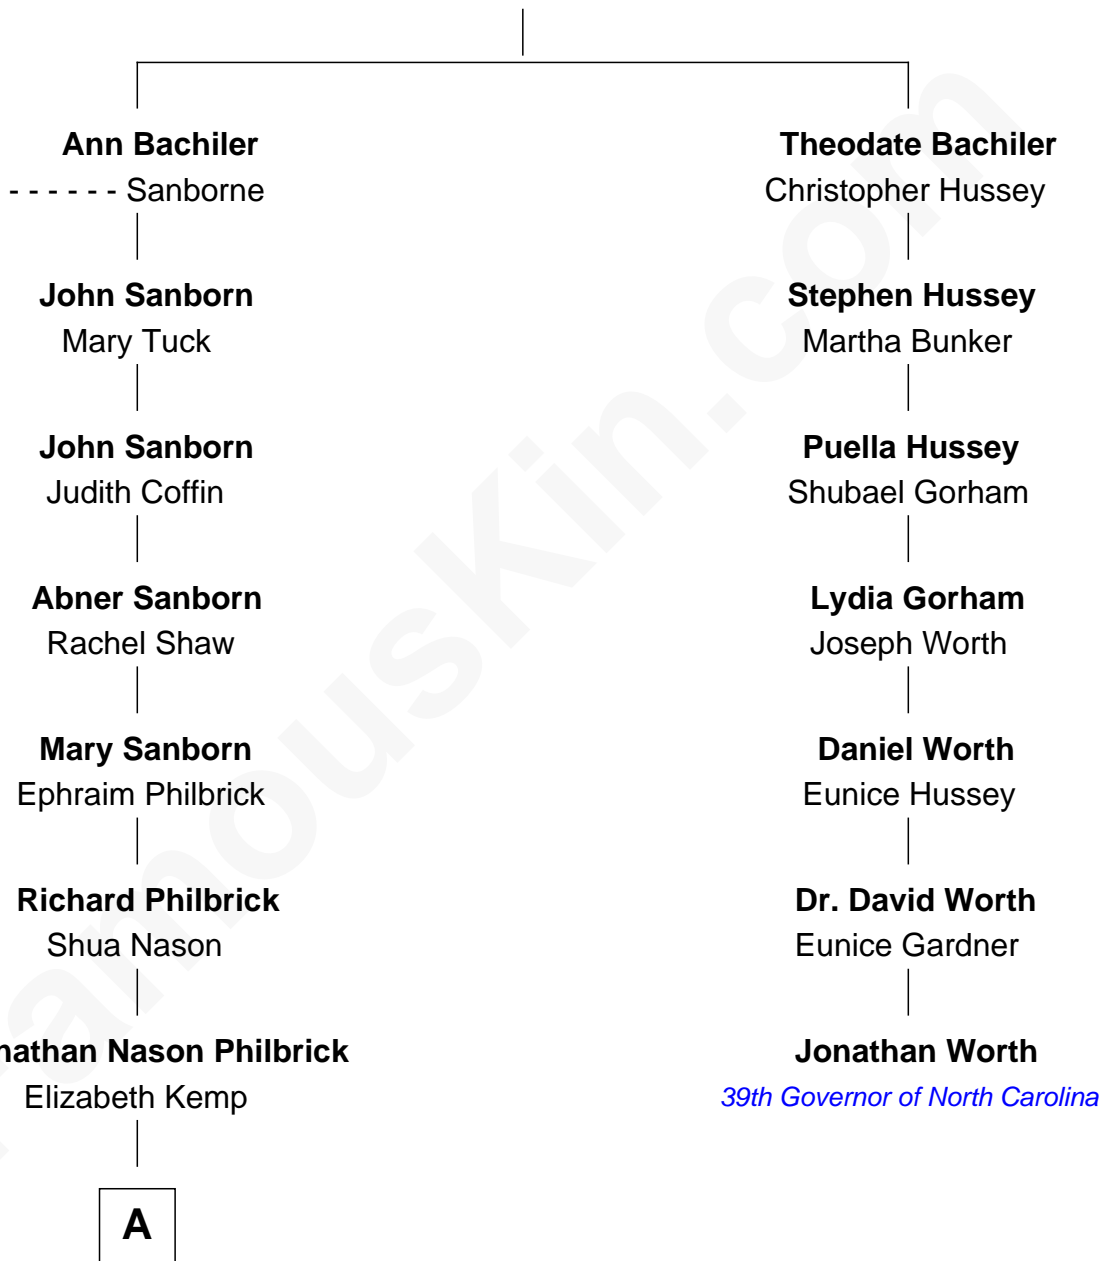

FamousKin.com Relationship Chart of

Nathaniel Philbrick

Author of In the Heart of the Sea

6th cousin 6 times removed of

Jonathan Worth

39th Governor of North Carolina

Stephen Bachiler

A

—
Horace Philbrick

Rebecca Hogg

—
Horace R. Philbrick

Susan Rebecca Furnald

—
Charles H. Philbrick

Anna Louise Dunlap

—
Clarence Horace Philbrick

Mary Fredrika Koopman

—
Thomas L. Philbrick

Marianne Dennis

—
Nathaniel Philbrick

Author, [In the Heart of the Sea](#)