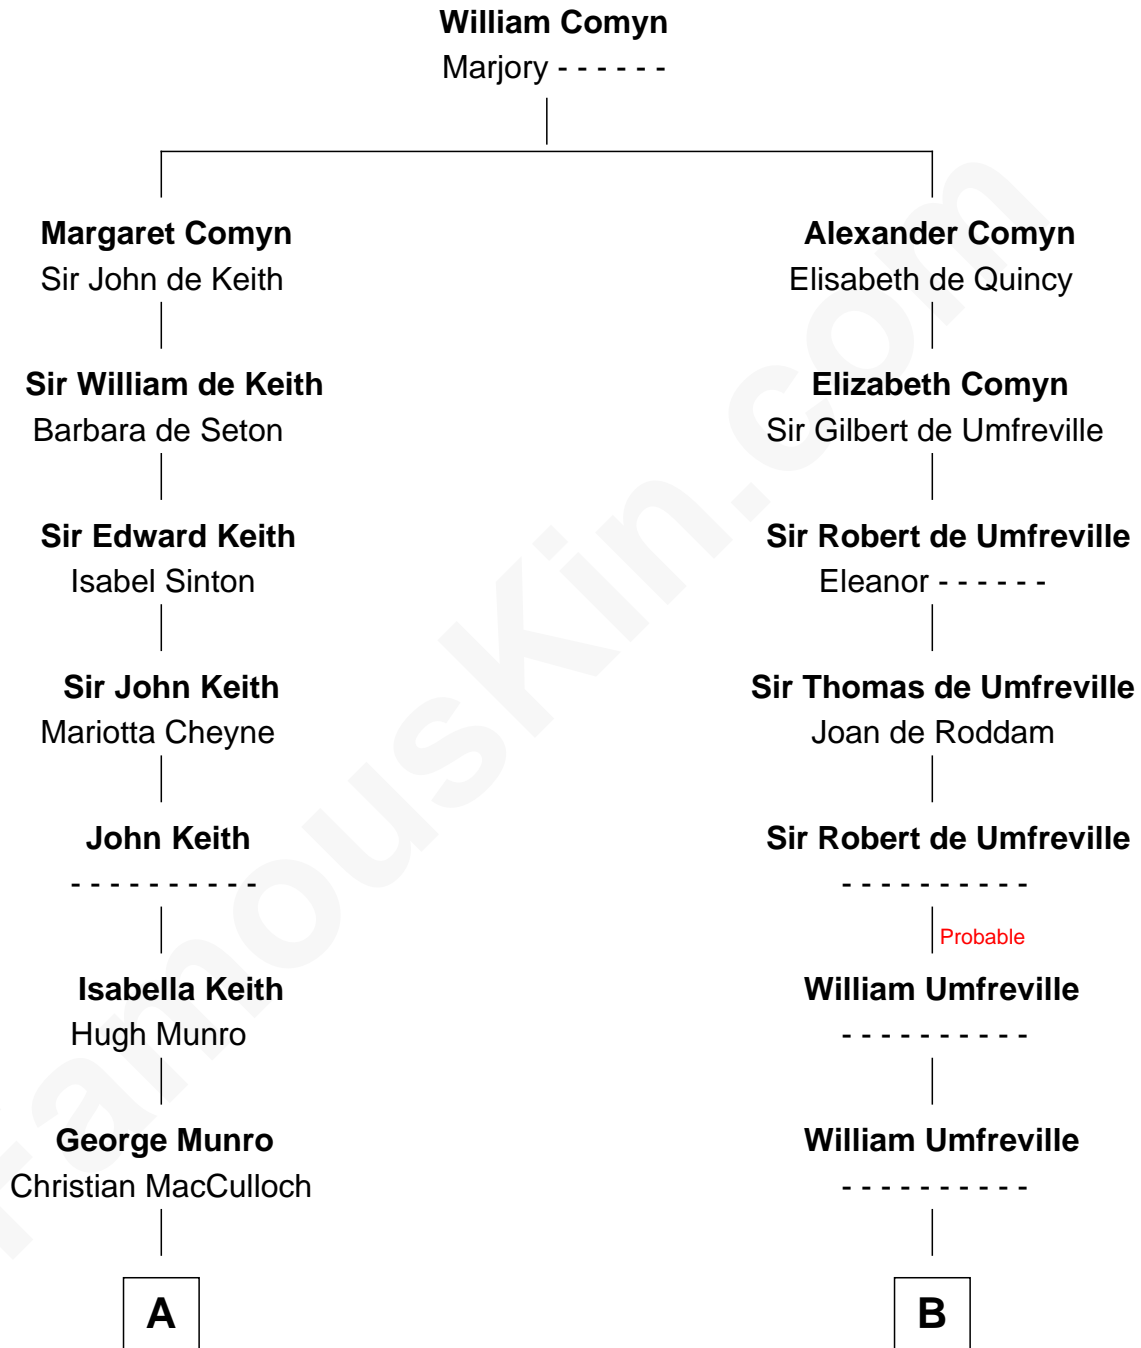

FamousKin.com Relationship Chart of

Nathaniel Philbrick

Author of In the Heart of the Sea

18th cousin 2 times removed of

Helen (Herron) Taft

First Lady of President William H. Taft

C

Charles Dennis

Anne - - - - -

Gerald Monroe Dennis

Jennie L. Kramer

Marianne Dennis

Thomas L. Philbrick

Nathaniel Philbrick

Author, In the Heart of the Sea

D

Harriet Anne Collins

John Williamson Herron

Helen (Herron) Taft

First Lady of William H. Taft

FamousKin.com