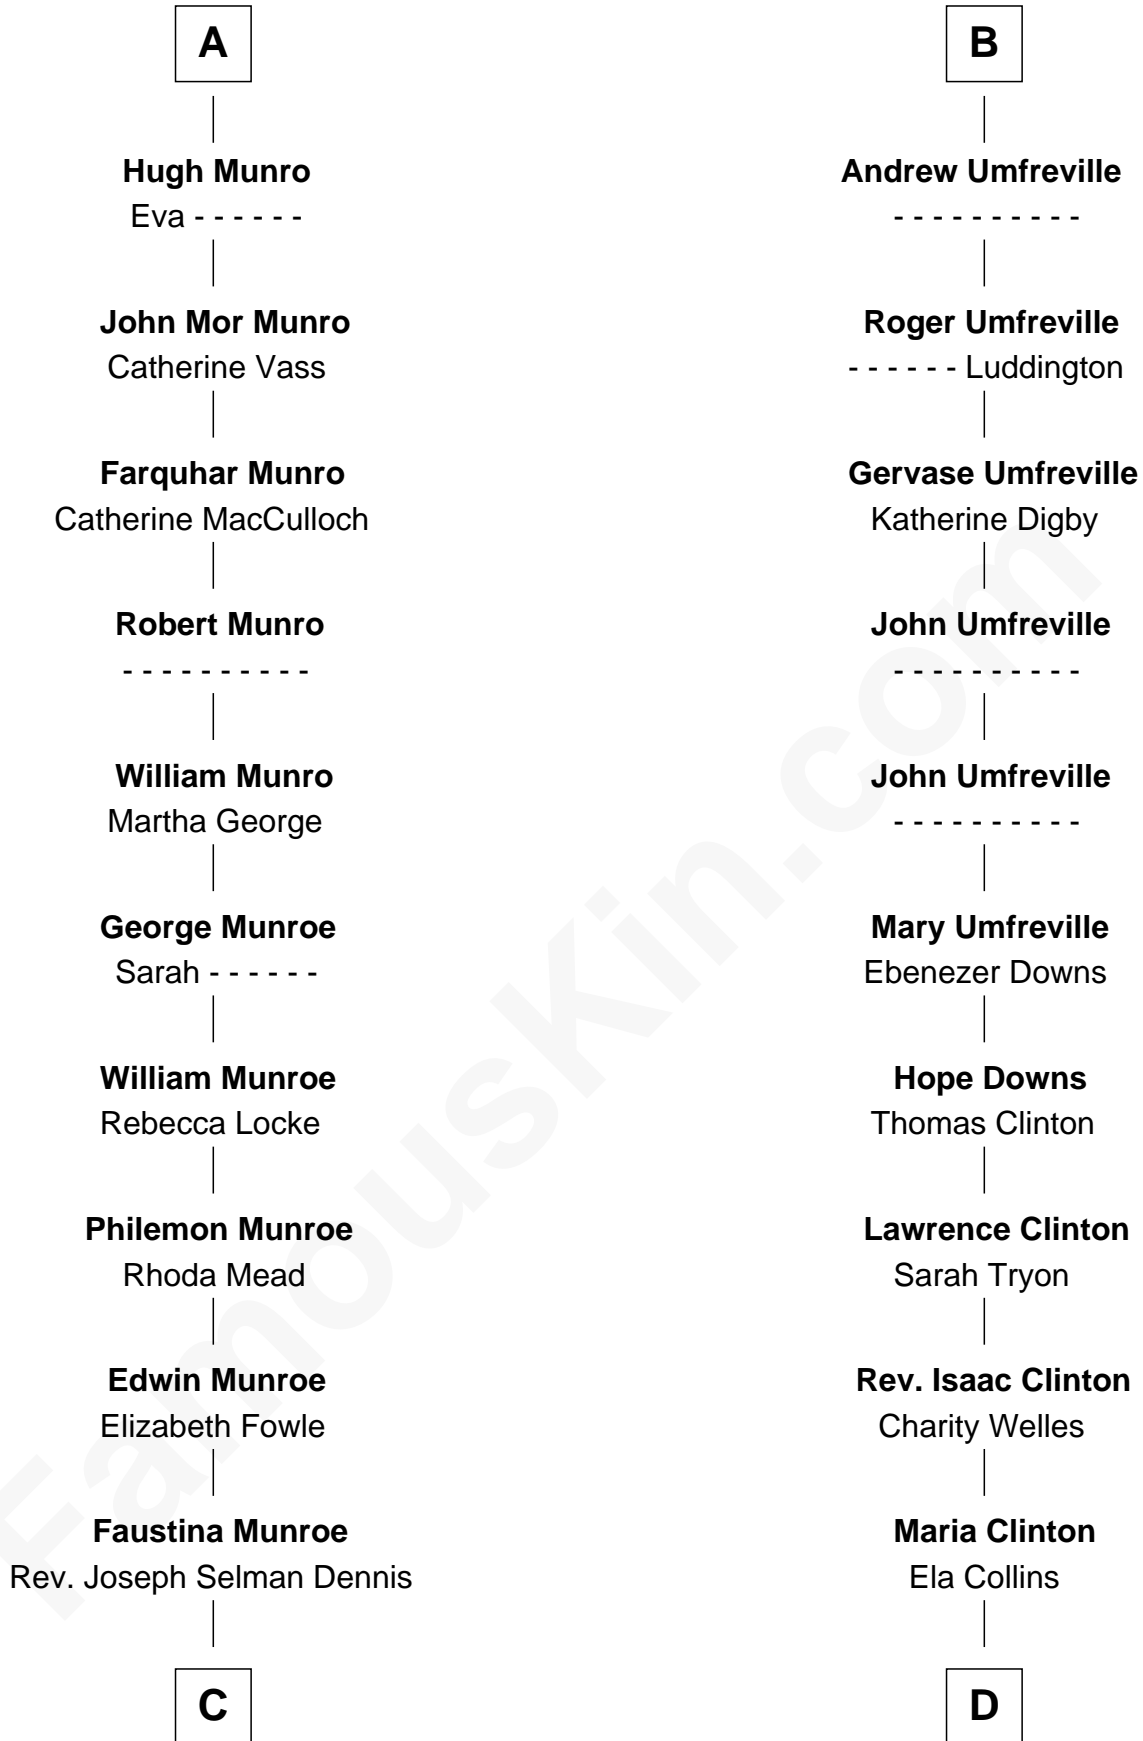

FamousKin.com Relationship Chart of

Nathaniel Philbrick

Author of In the Heart of the Sea

18th cousin 2 times removed of

Helen (Herron) Taft

First Lady of President William H. Taft

C

Charles Dennis

Anne - - - - -

Gerald Monroe Dennis

Jennie L. Kramer

Marianne Dennis

Thomas L. Philbrick

Nathaniel Philbrick

Author, In the Heart of the Sea

D

Harriet Anne Collins

John Williamson Herron

Helen (Herron) Taft

First Lady of William H. Taft

FamousKin.com