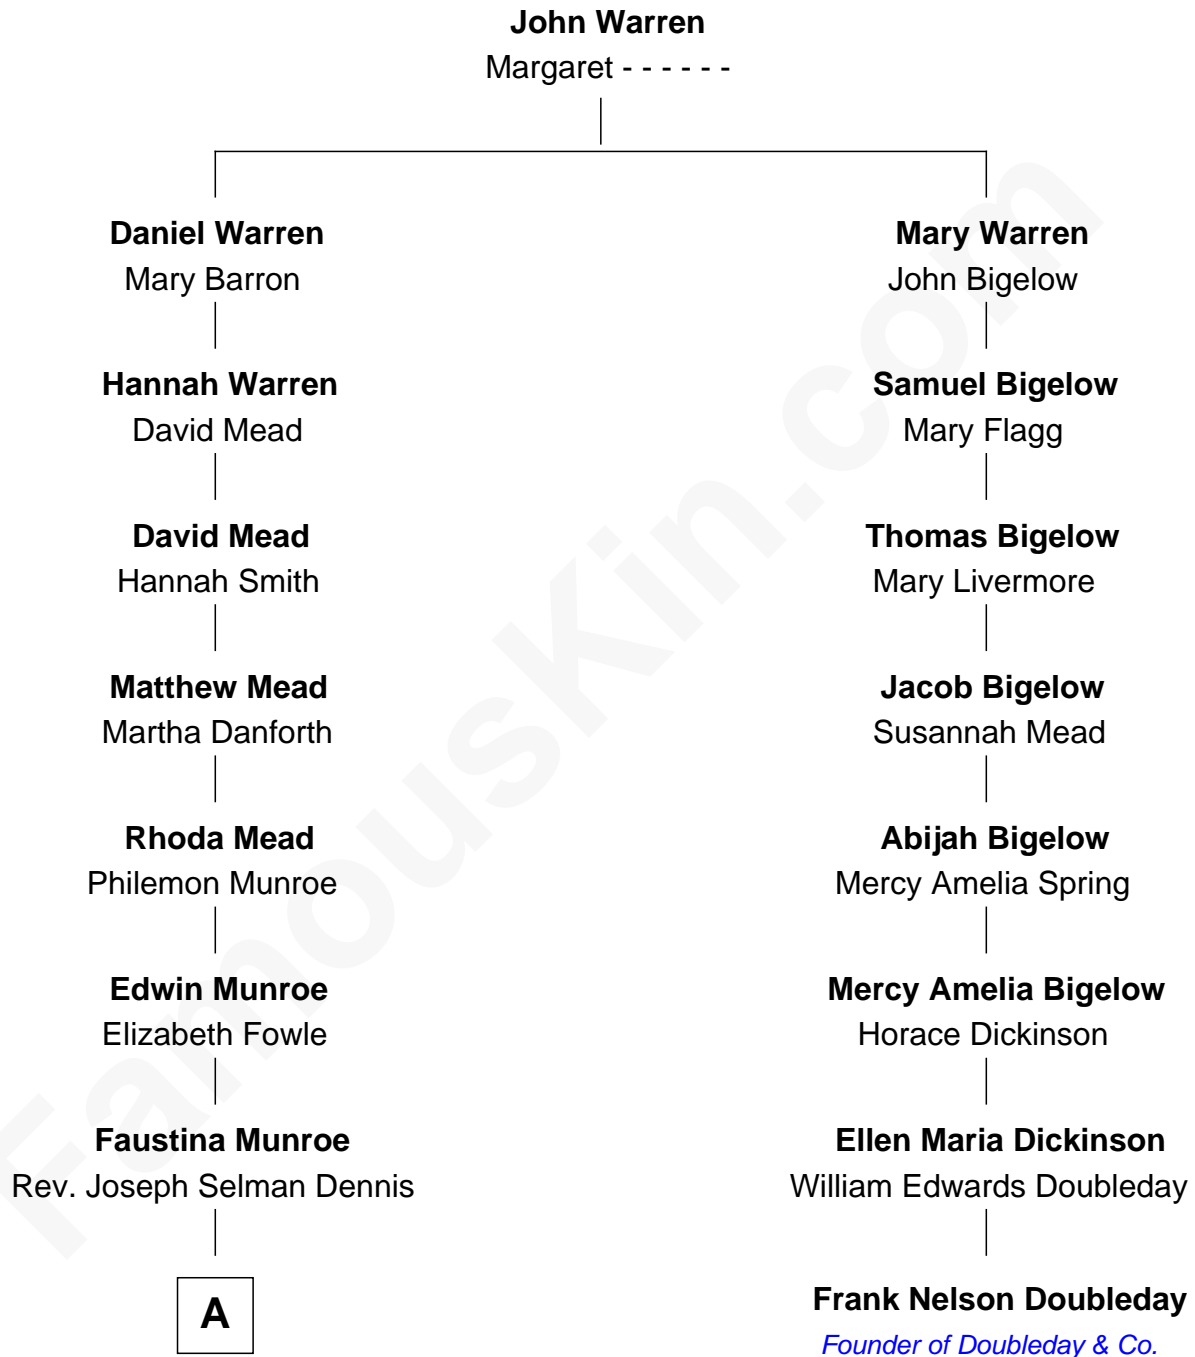

FamousKin.com Relationship Chart of

Nathaniel Philbrick

Author of In the Heart of the Sea

7th cousin 3 times removed of

Frank Nelson Doubleday

Founder of Doubleday & Co.

A

Charles Dennis

Anne - - - - -

Gerald Monroe Dennis

Jennie L. Kramer

Marianne Dennis

Thomas L. Philbrick

Nathaniel Philbrick

Author, [In the Heart of the Sea](#)

FamousKin.com