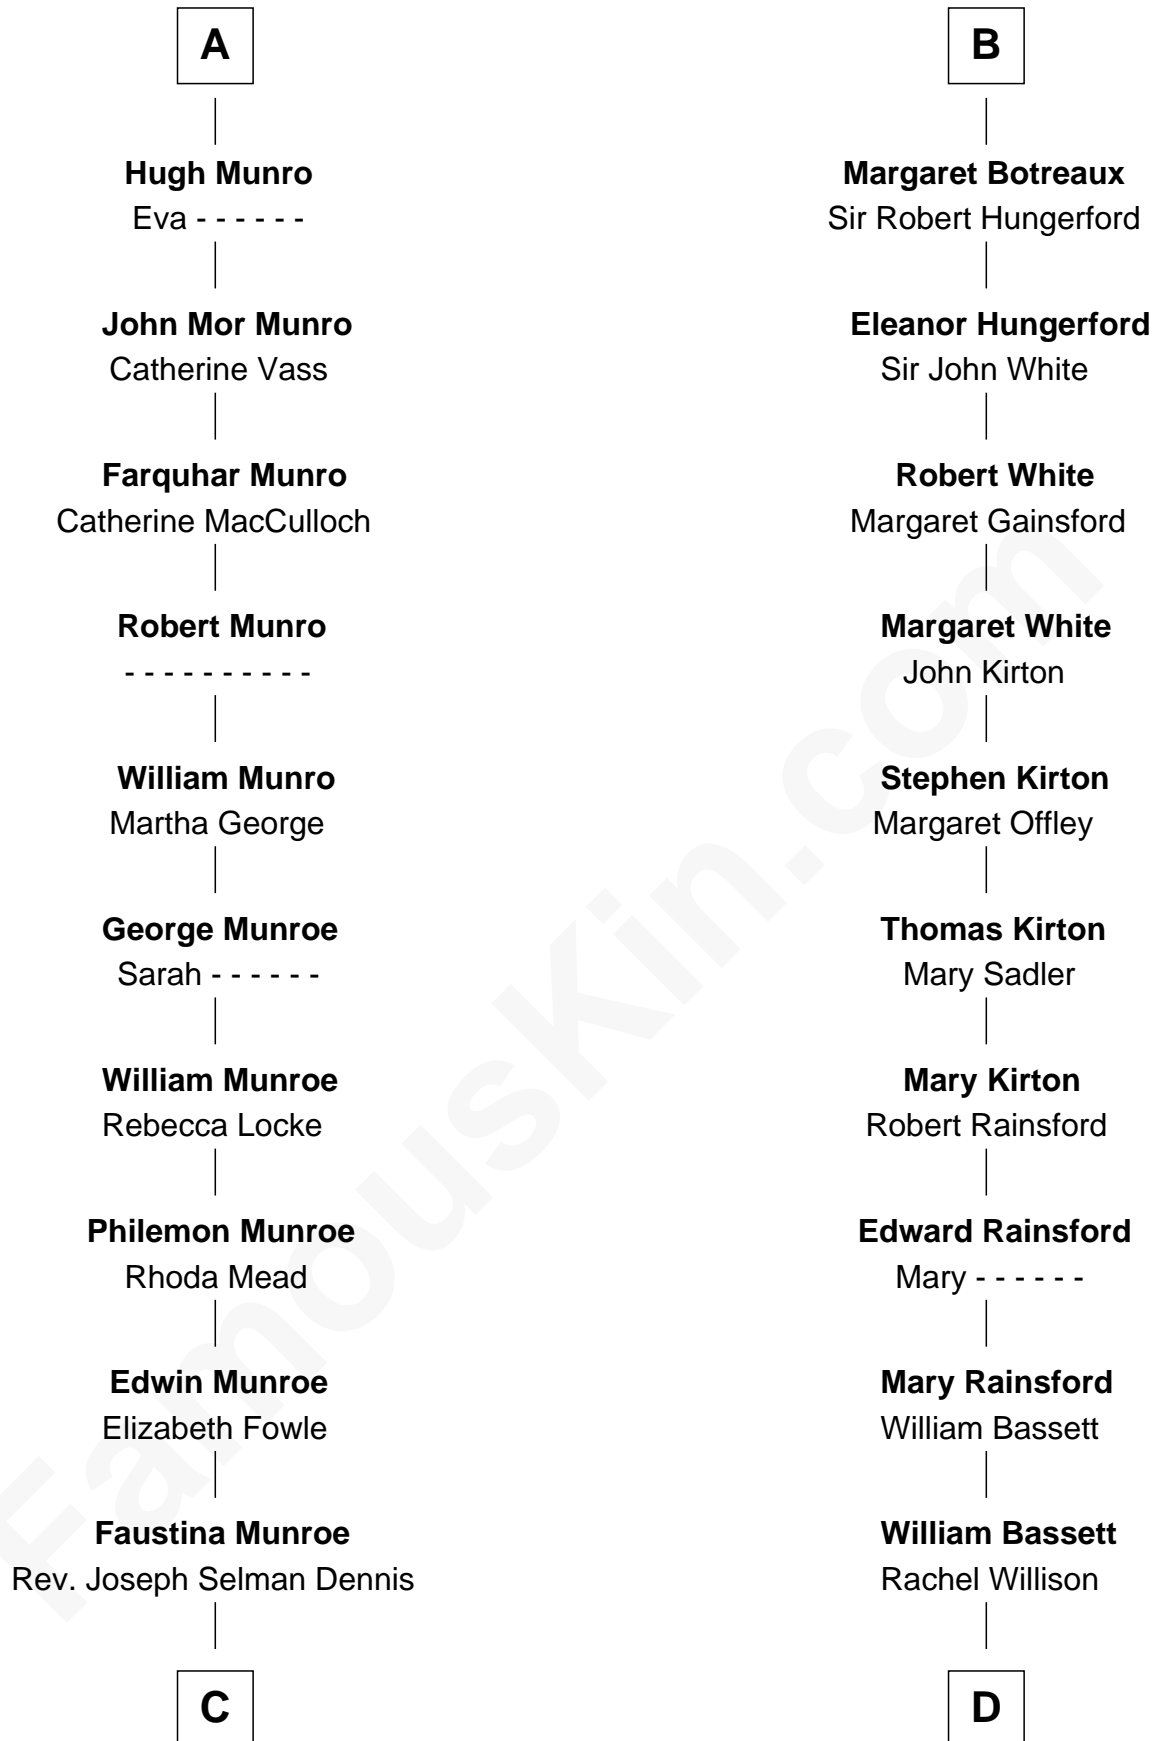

FamousKin.com Relationship Chart of

Nathaniel Philbrick

Author of In the Heart of the Sea

20th cousin 1 time removed of

Sir Charles Tupper

6th Prime Minister of Canada

C

Charles Dennis

Anne - - - - -

Gerald Monroe Dennis

Jennie L. Kramer

Marianne Dennis

Thomas L. Philbrick

Nathaniel Philbrick

Author, [In the Heart of the Sea](#)

D

William Bassett

Abigail Bourne

Mary Bassett

Eliakim Tupper

Charles Tupper

Elizabeth West

Rev. Charles Tupper

Miriam Lockhart