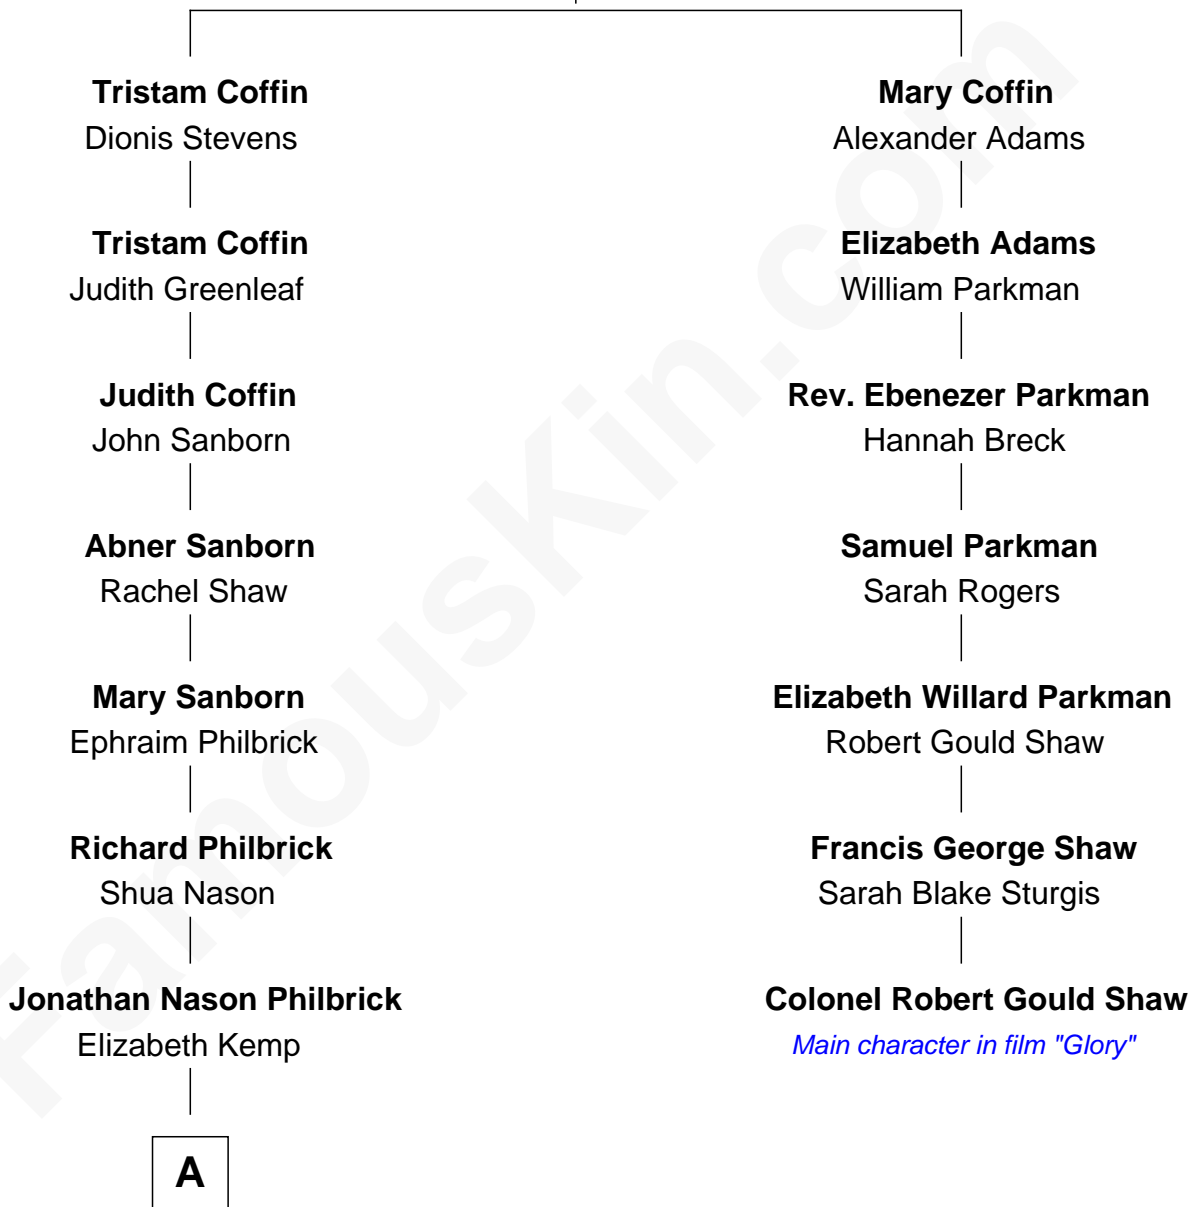

FamousKin.com

Relationship Chart of

Nathaniel Philbrick

Author of In the Heart of the Sea

6th cousin 6 times removed of

Colonel Robert Gould Shaw

U.S. Civil War leader of film "Glory" fame

Peter Coffin

Joan Kember

A

—
Horace Philbrick

Rebecca Hogg

—
Horace R. Philbrick

Susan Rebecca Furnald

—
Charles H. Philbrick

Anna Louise Dunlap