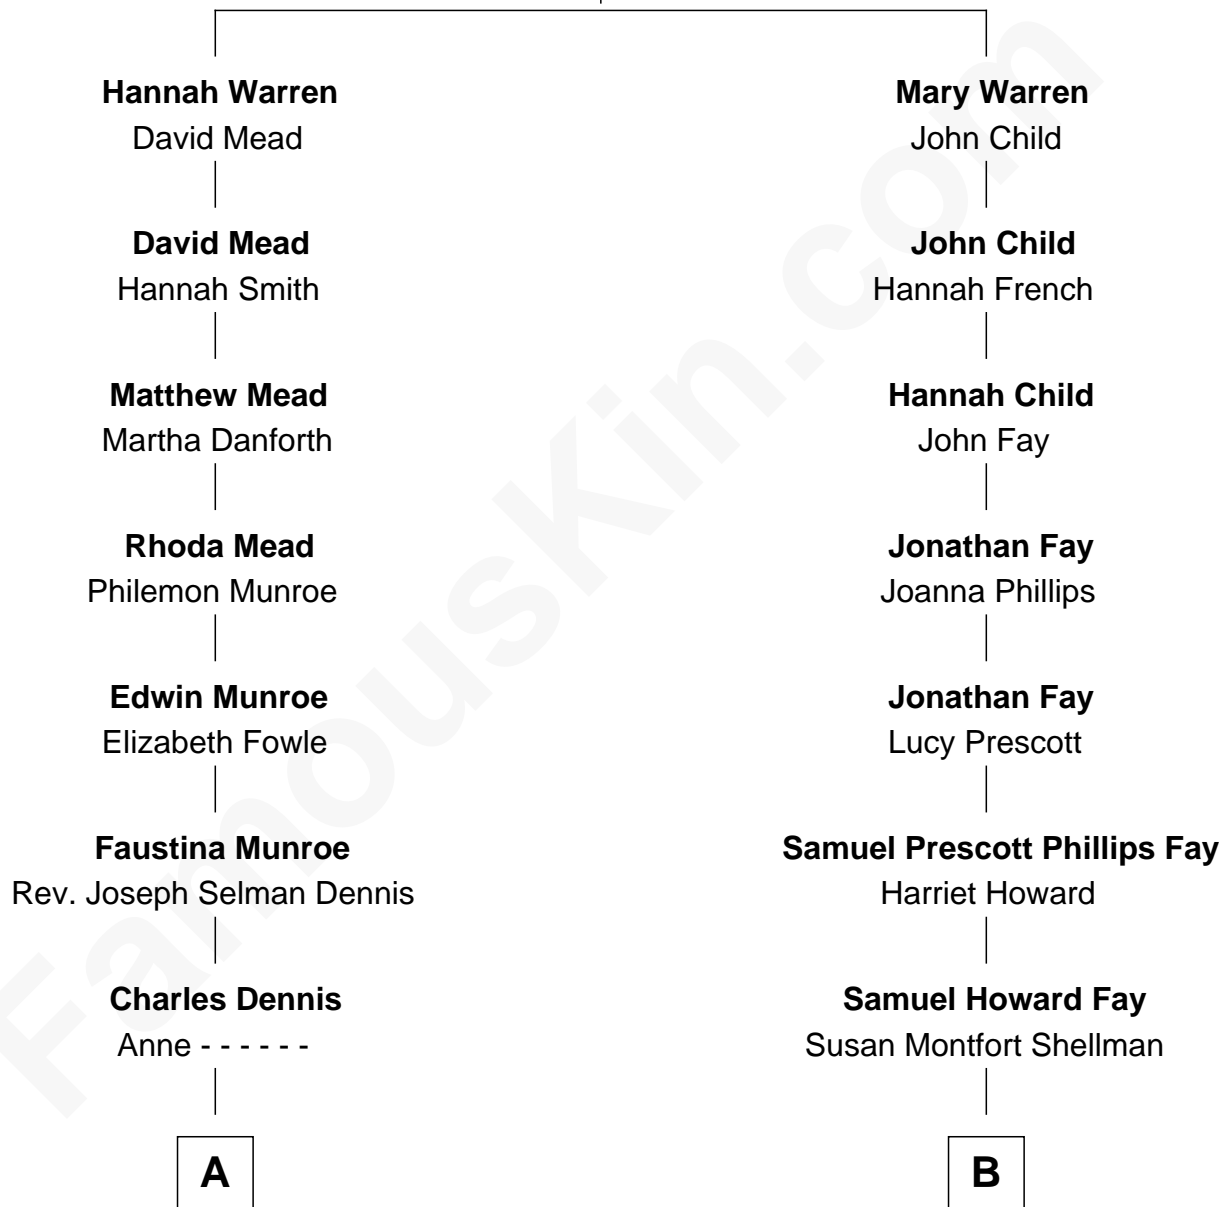

FamousKin.com Relationship Chart of

Nathaniel Philbrick

Author of In the Heart of the Sea

9th cousin 2 times removed of

George W. Bush

43rd U.S. President

Daniel Warren

Mary Barron

A

Gerald Monroe Dennis

Jennie L. Kramer

Marianne Dennis

Thomas L. Philbrick

Nathaniel Philbrick

Author, [In the Heart of the Sea](#)

B

Harriet Eleanor Fay

Rev. James Smith Bush

Samuel Prescott Bush

Flora Sheldon

Prescott Sheldon Bush

Dorothy Wear Walker

George Herbert Walker Bush

Barbara Pierce