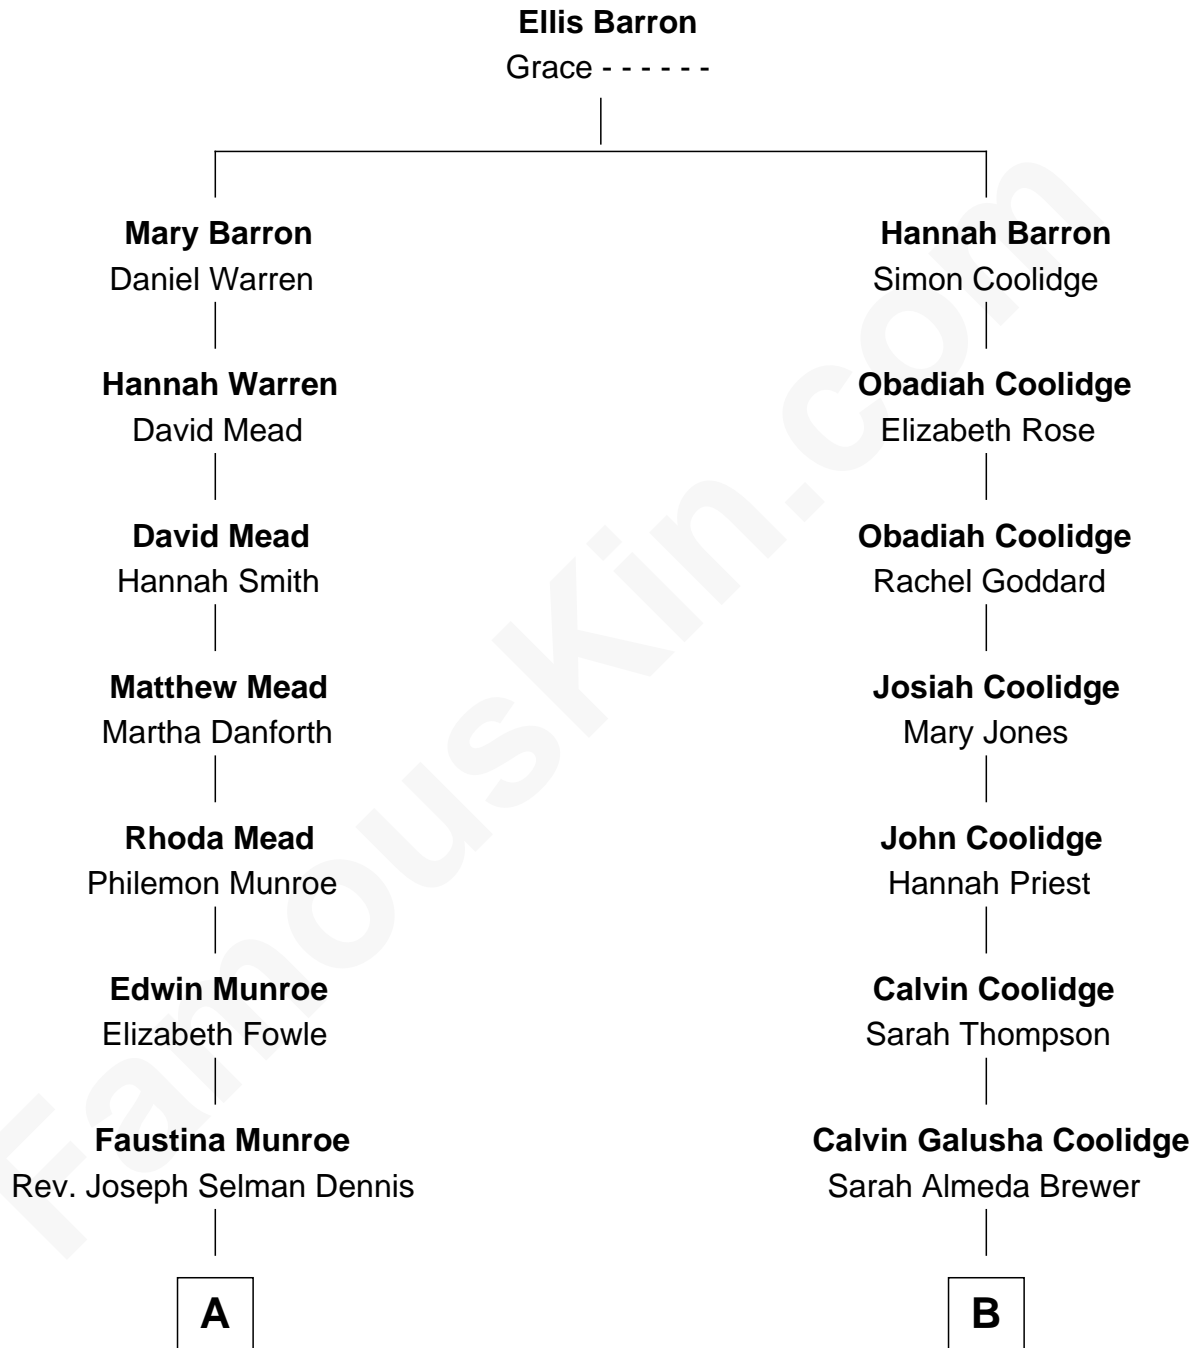

FamousKin.com Relationship Chart of

Nathaniel Philbrick

Author of In the Heart of the Sea

8th cousin 2 times removed of

Calvin Coolidge

30th U.S. President

A

Charles Dennis

Anne - - - - -

Gerald Monroe Dennis

Jennie L. Kramer

Marianne Dennis

Thomas L. Philbrick

Nathaniel Philbrick

Author, [In the Heart of the Sea](#)

B